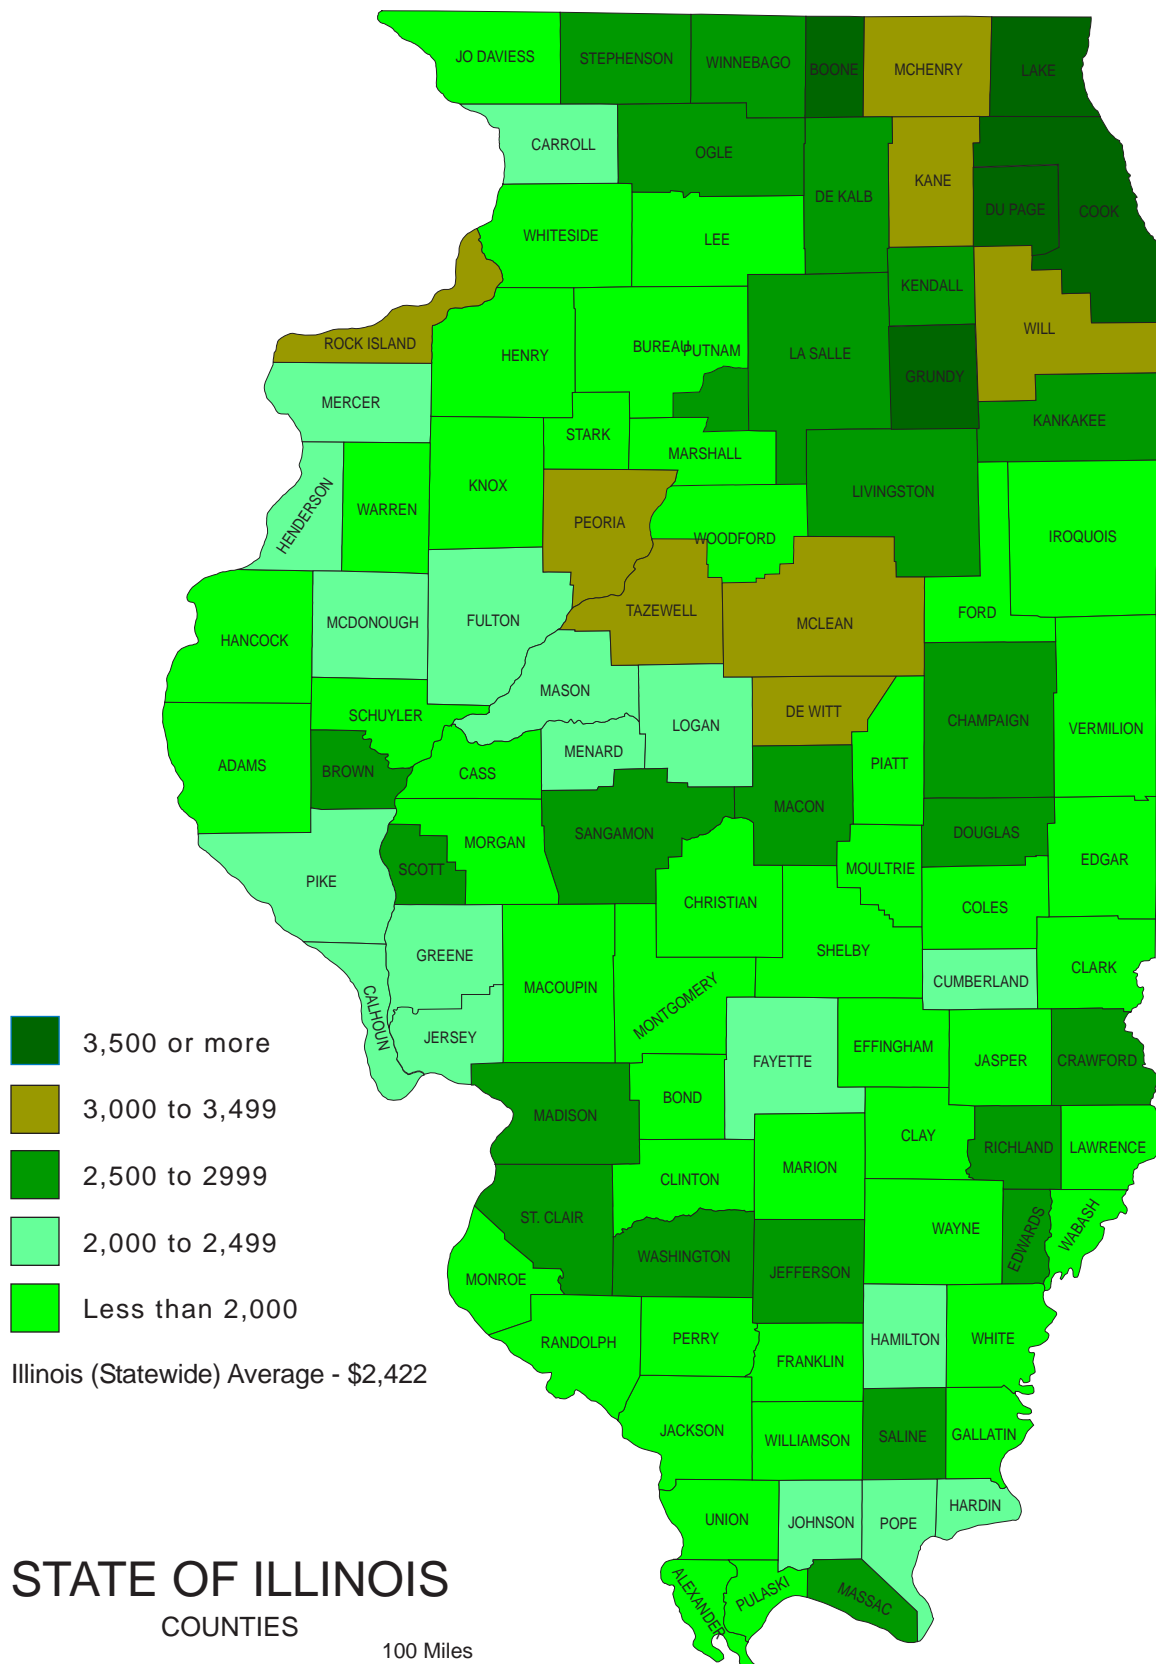

Illinois Monthly Earnings by County, 2002 Annual Average

DATA SOURCE: Illinois Department of Employment Security, 2004.