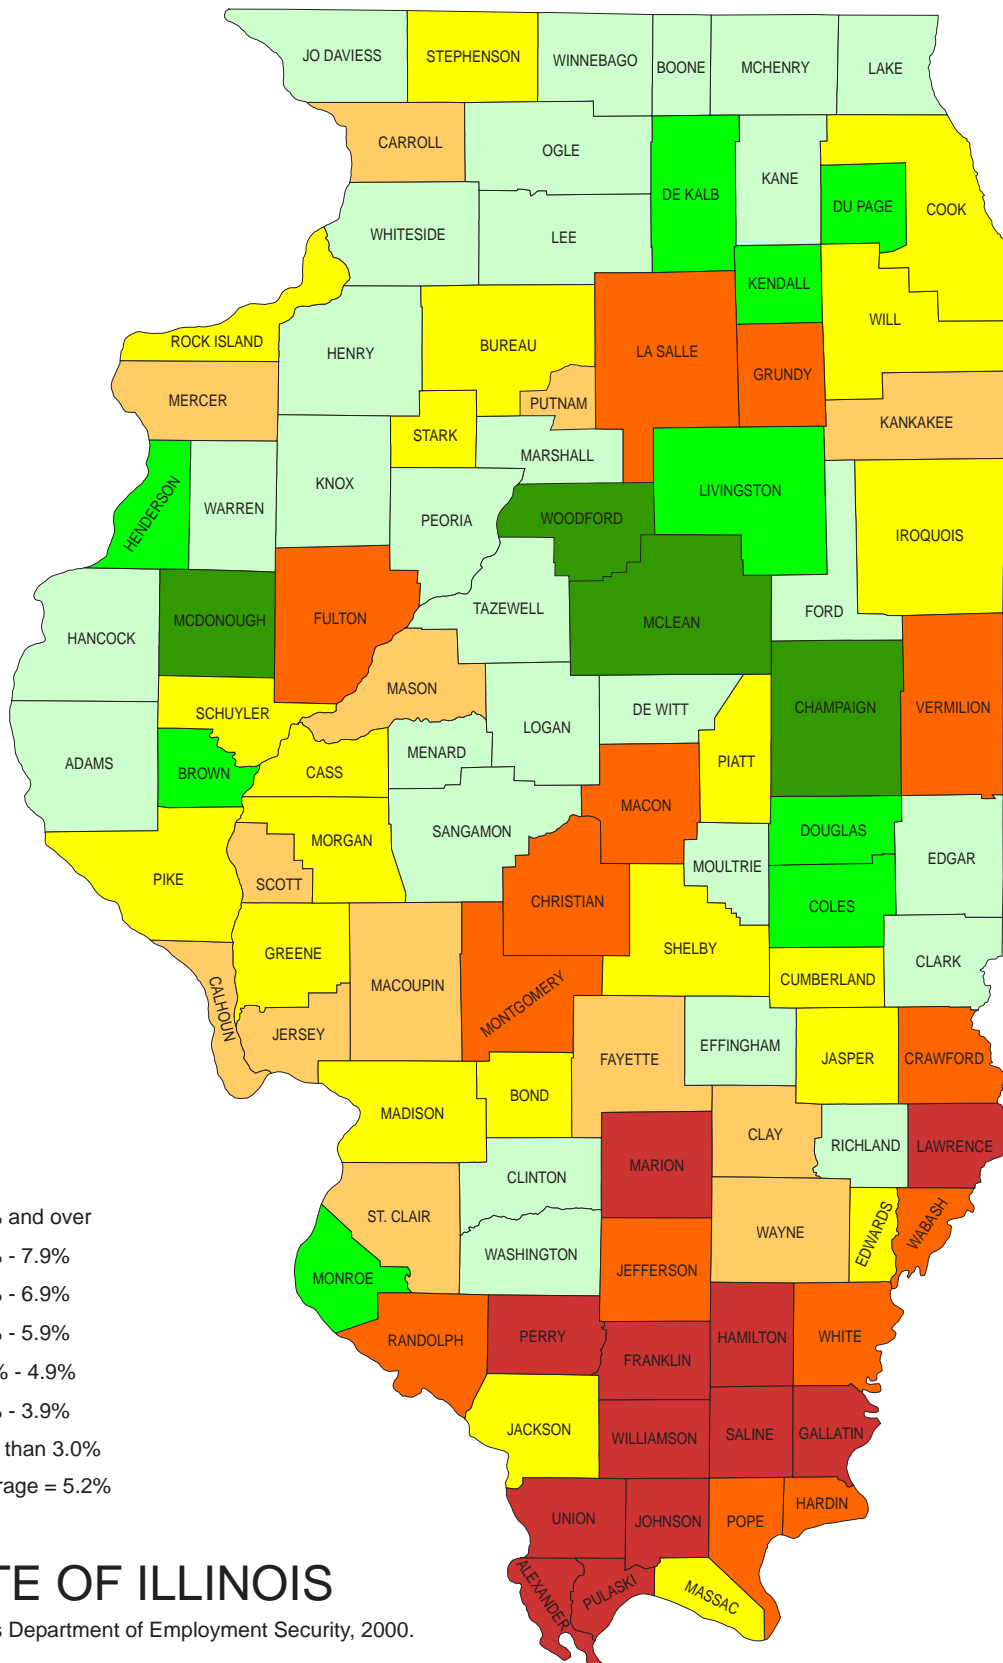

Illinois Unemployment Rates by County 1995 Annual Average

STATE OF ILLINOIS

Data Source: Illinois Department of Employment Security, 2000.