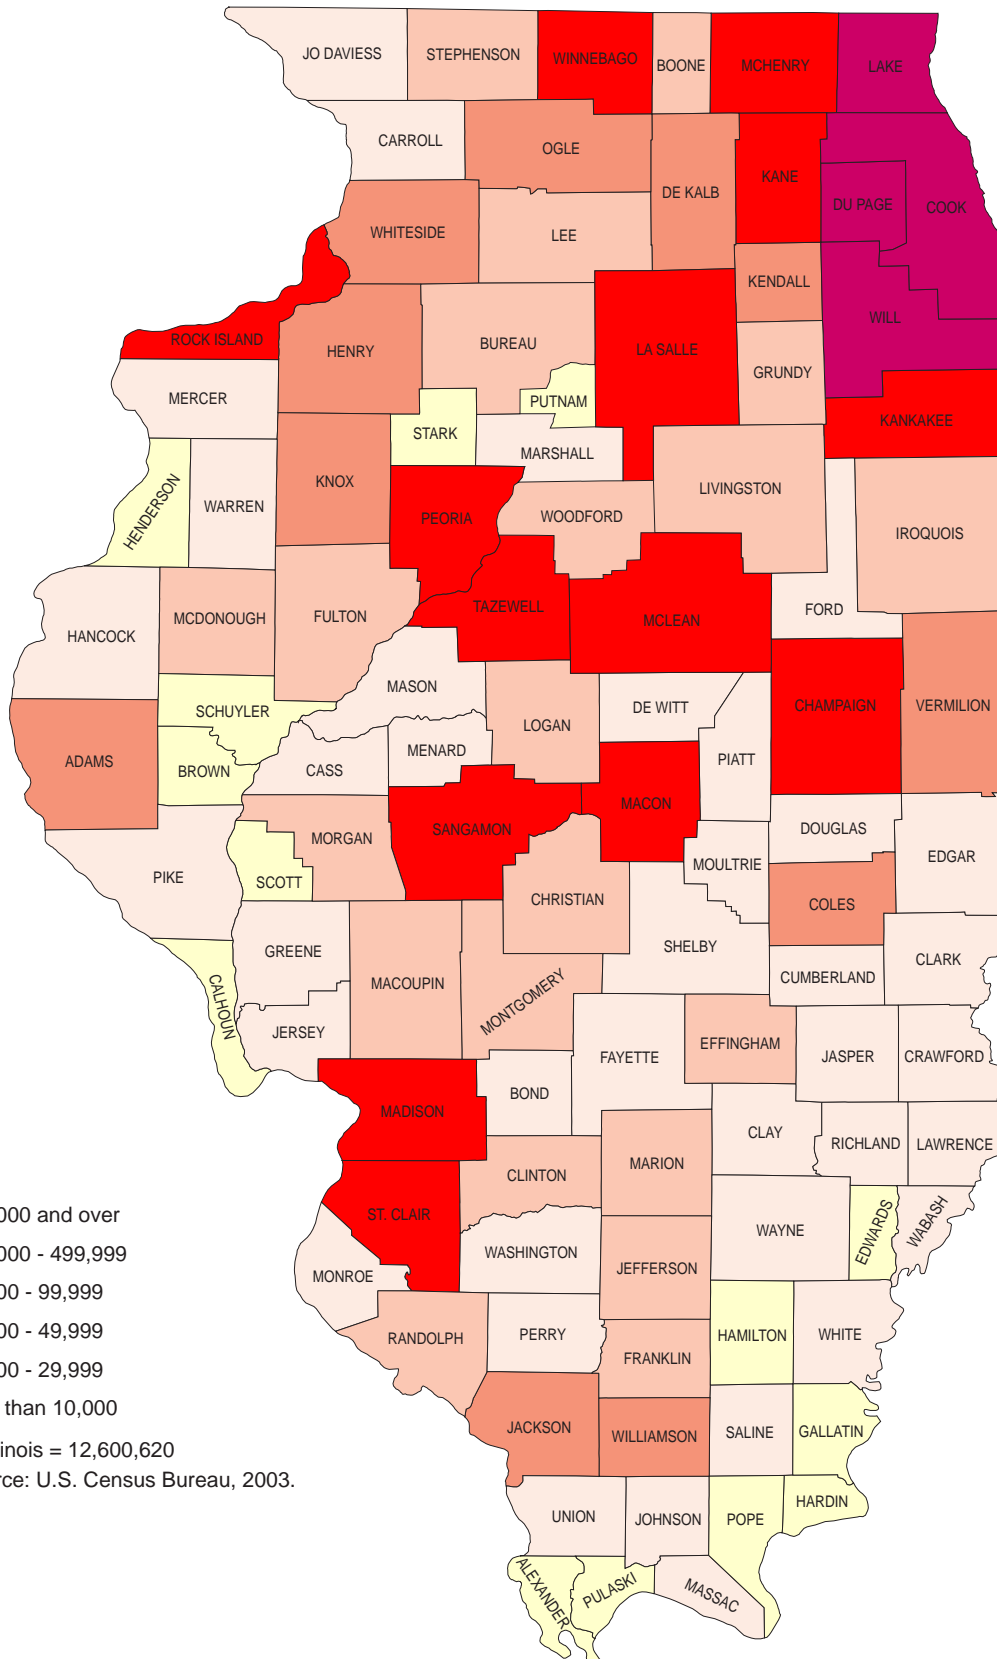

# Illinois Population by County, 2002

- 500,000 and over
- 100,000 - 499,999
- 50,000 - 99,999
- 30,000 - 49,999
- 10,000 - 29,999
- Less than 10,000

State of Illinois = 12,600,620

Data Source: U.S. Census Bureau, 2003.