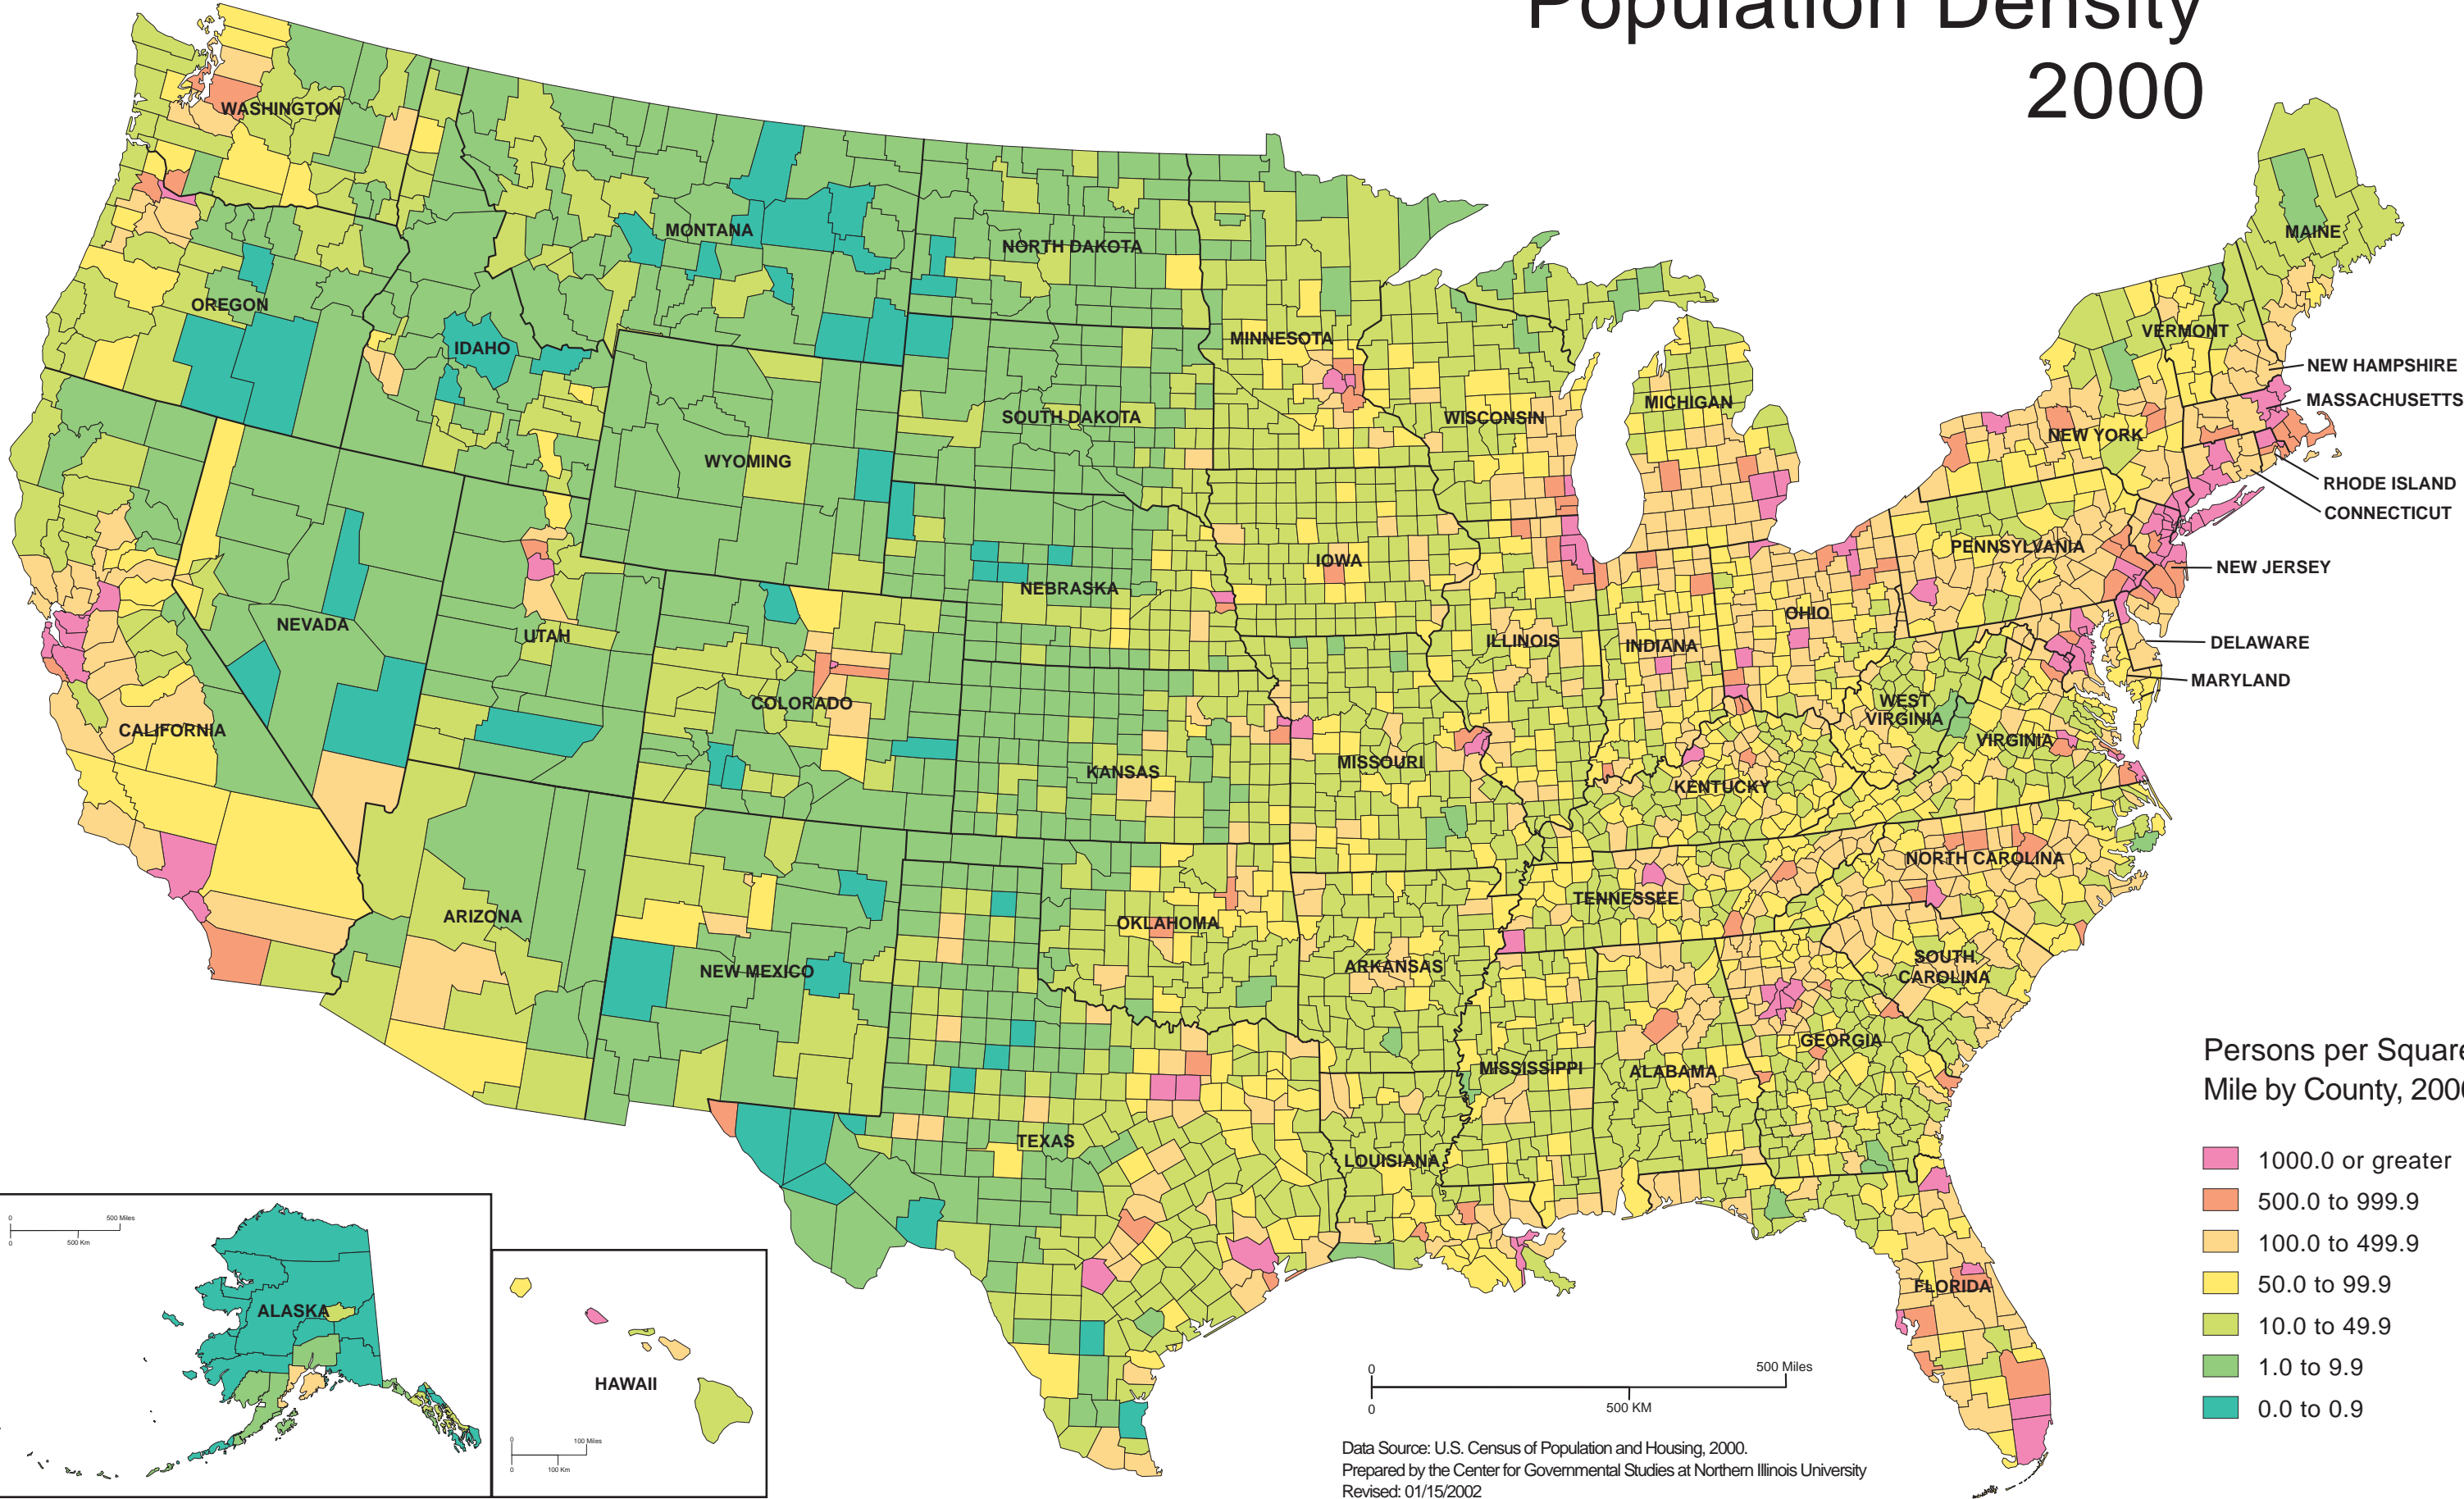

Population Density 2000

Persons per Square
Mile by County, 2000

- 1000.0 or greater
- 500.0 to 999.9
- 100.0 to 499.9
- 50.0 to 99.9
- 10.0 to 49.9
- 1.0 to 9.9
- 0.0 to 0.9

Data Source: U.S. Census of Population and Housing, 2000.
Prepared by the Center for Governmental Studies at Northern Illinois University
Revised: 01/15/2002