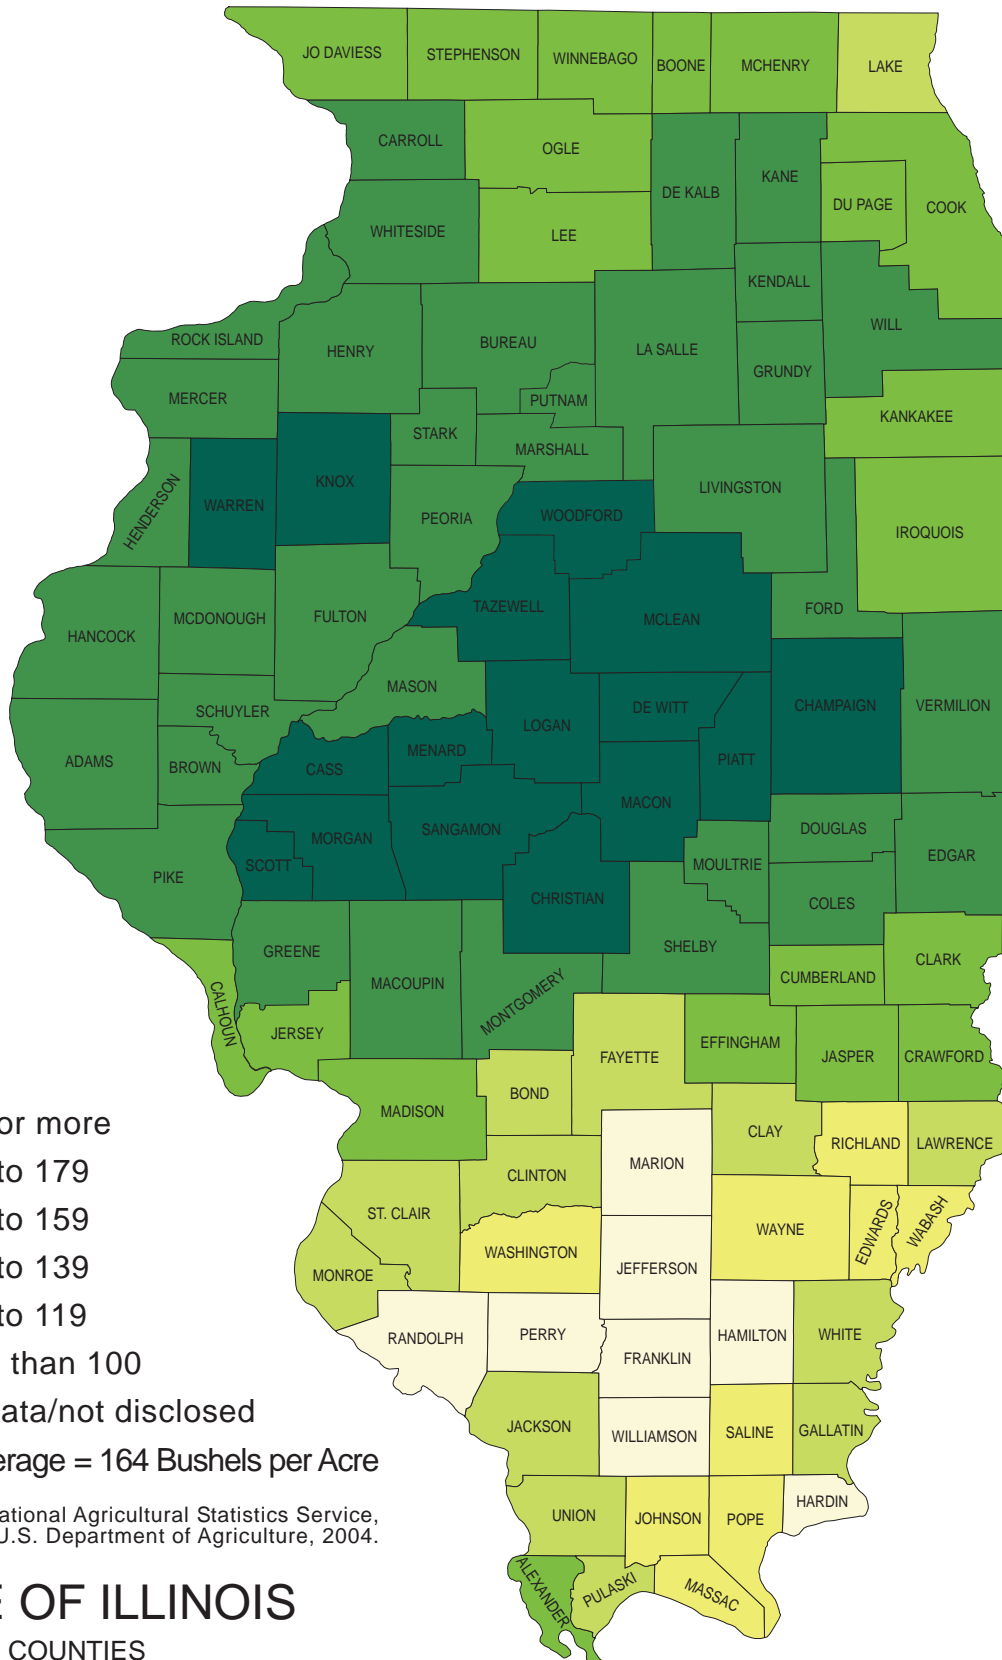

# Illinois Corn Production by County Crop Yield in Bushels per Acre, 2003

## STATE OF ILLINOIS

COUNTIES