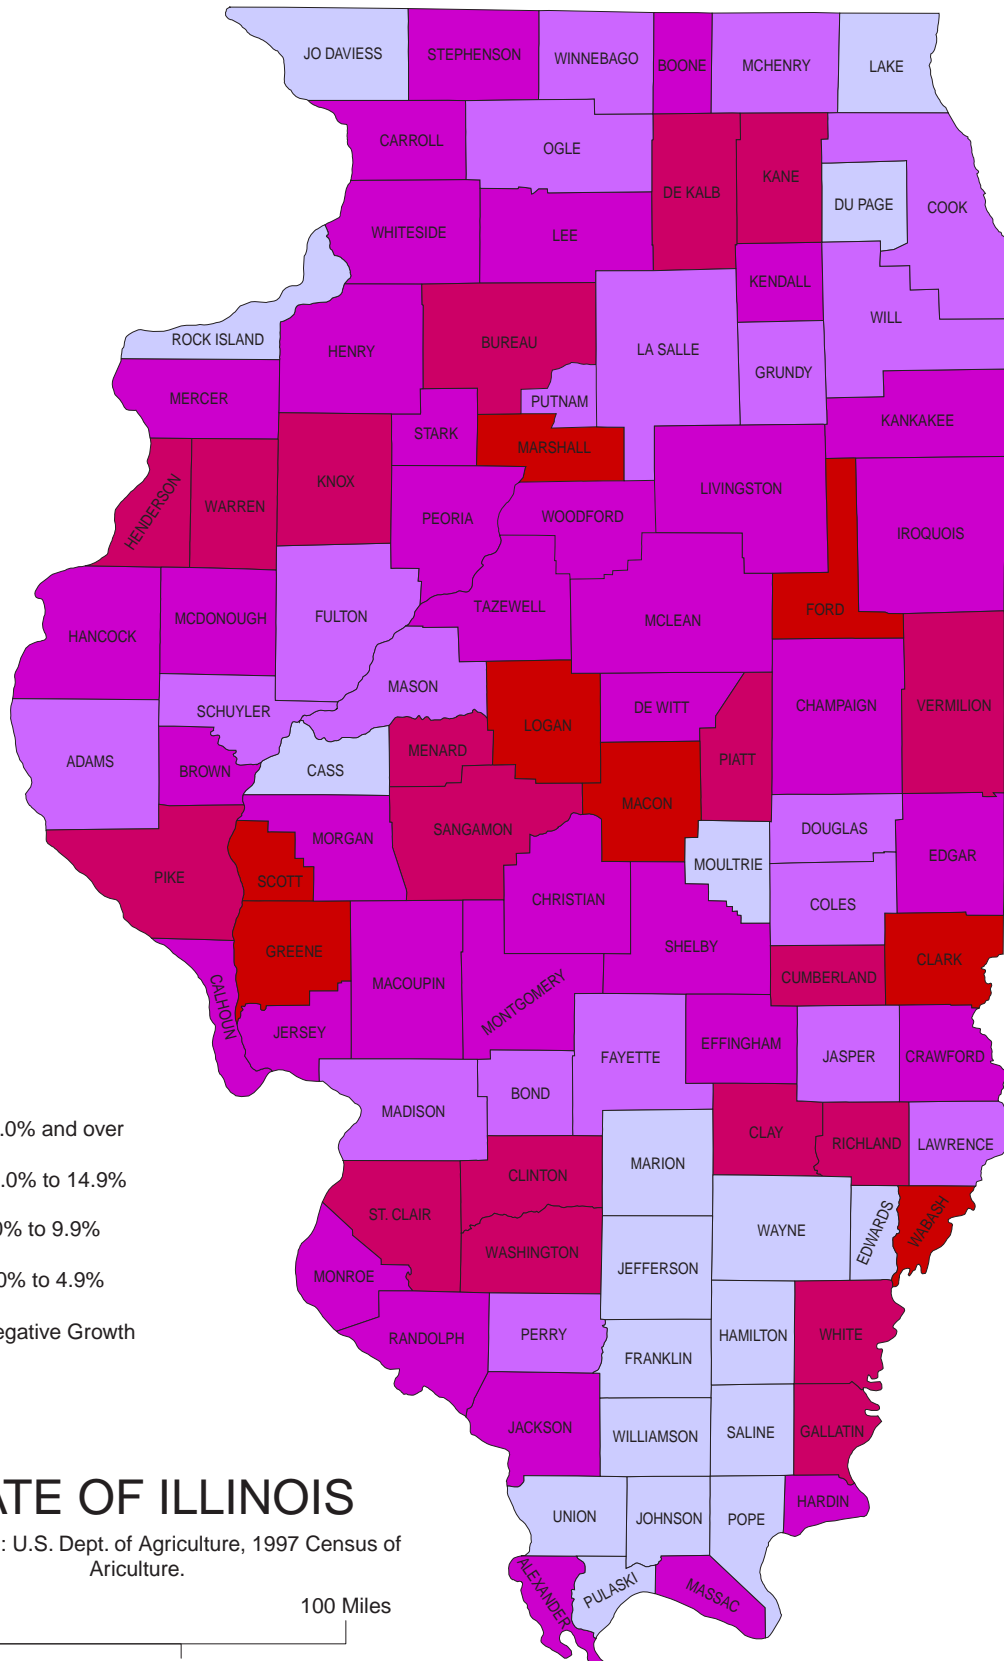

Land in Farms - Average Size of Farm (acres); Percent Change 1992-1997

STATE OF ILLINOIS

*Data Source: U.S. Dept. of Agriculture, 1997 Census of Agriculture.