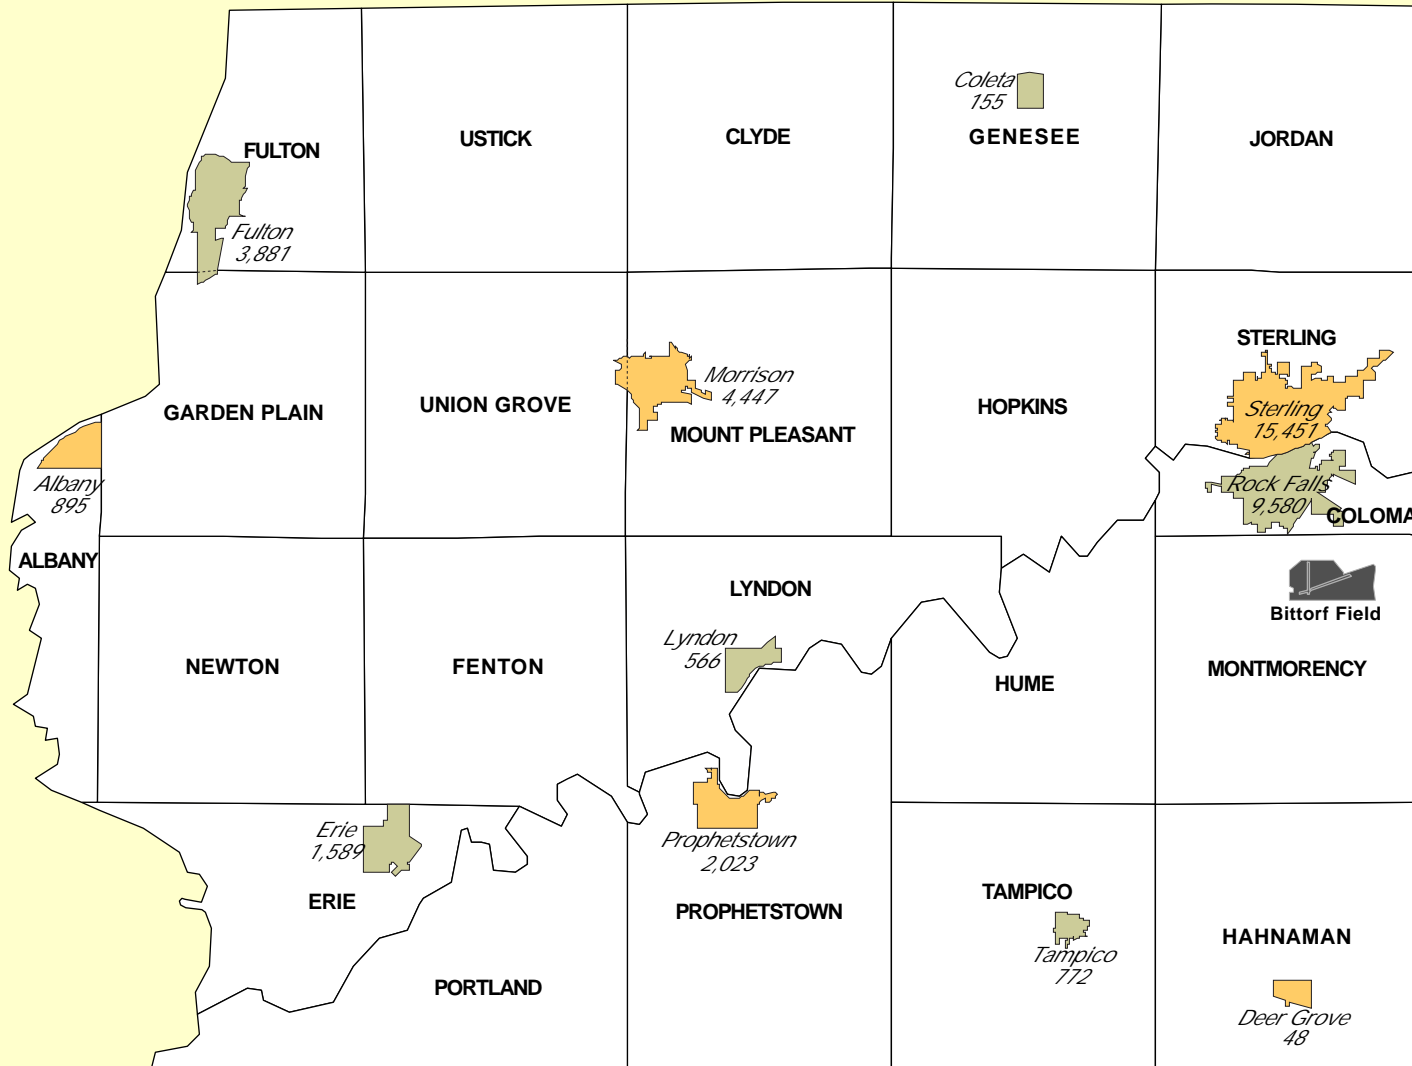

Whiteside County, Illinois

Places, Townships, and Airport

Note: Figures in each Place are 2000 Census Population counts.
 Map prepared by the Center for Governmental Studies, NIU.