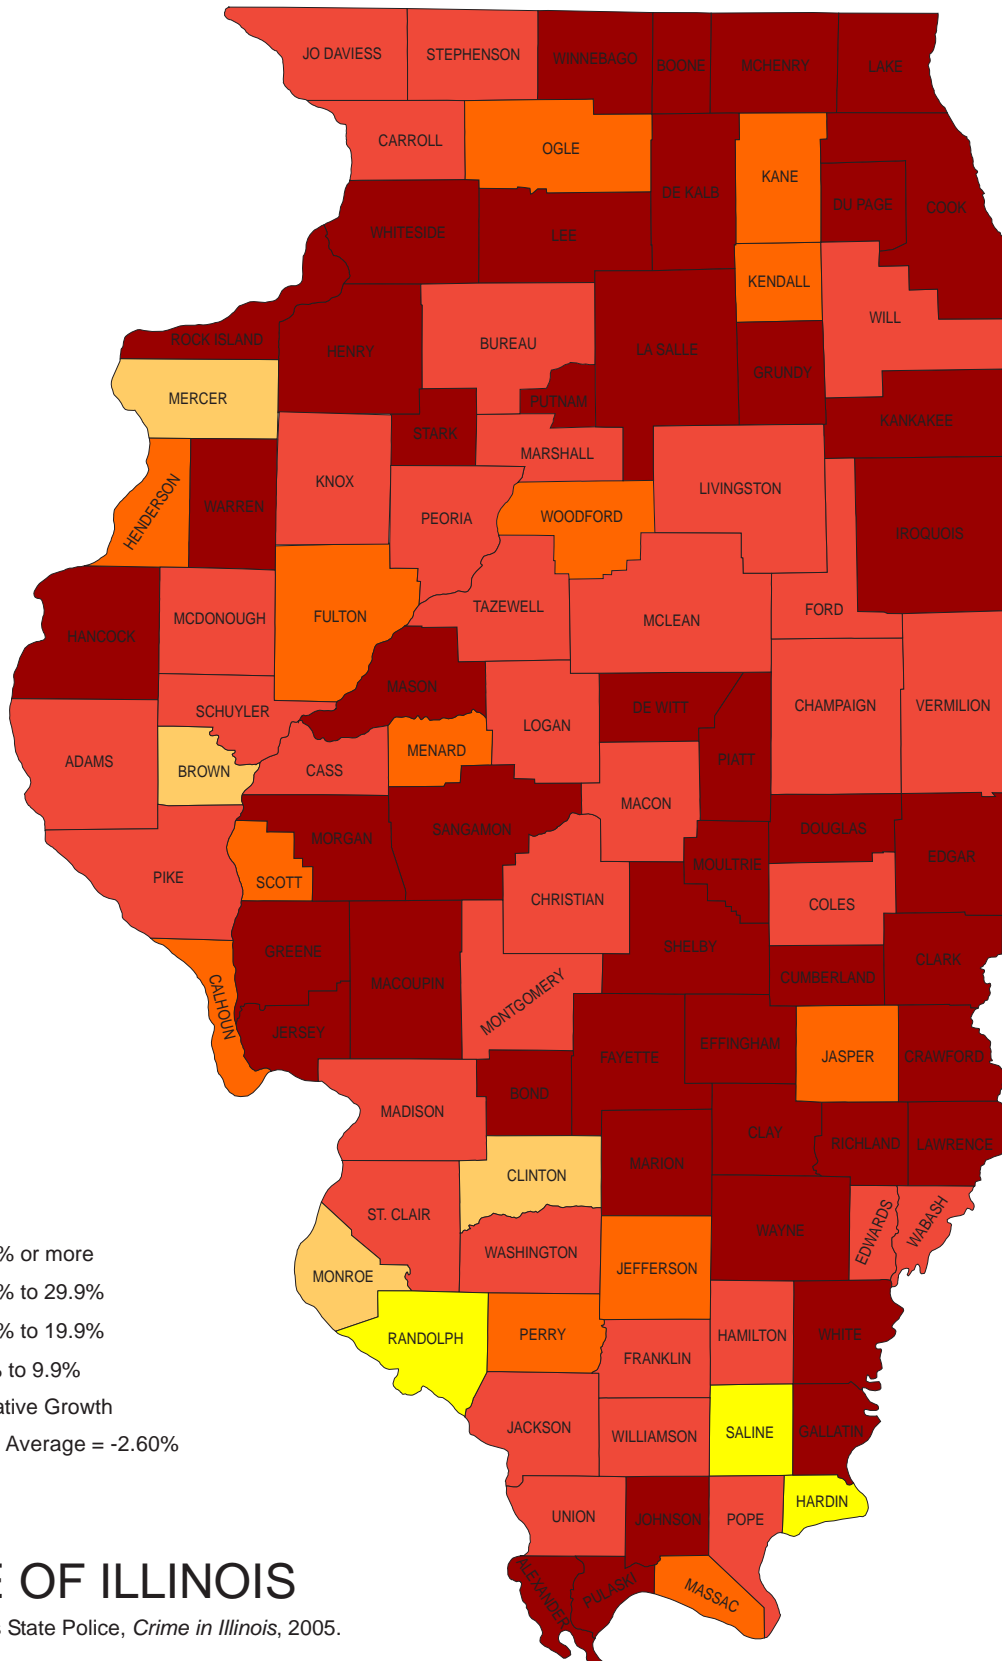

Illinois Total Crime Rates per 100,000 Population by County Percent Change 2004 - 2005

30.0% or more
 20.0% to 29.9%
 10.0% to 19.9%
 0.0% to 9.9%
 Negative Growth
 Statewide Average = -2.60%

STATE OF ILLINOIS

Data Source: Illinois State Police, *Crime in Illinois*, 2005.