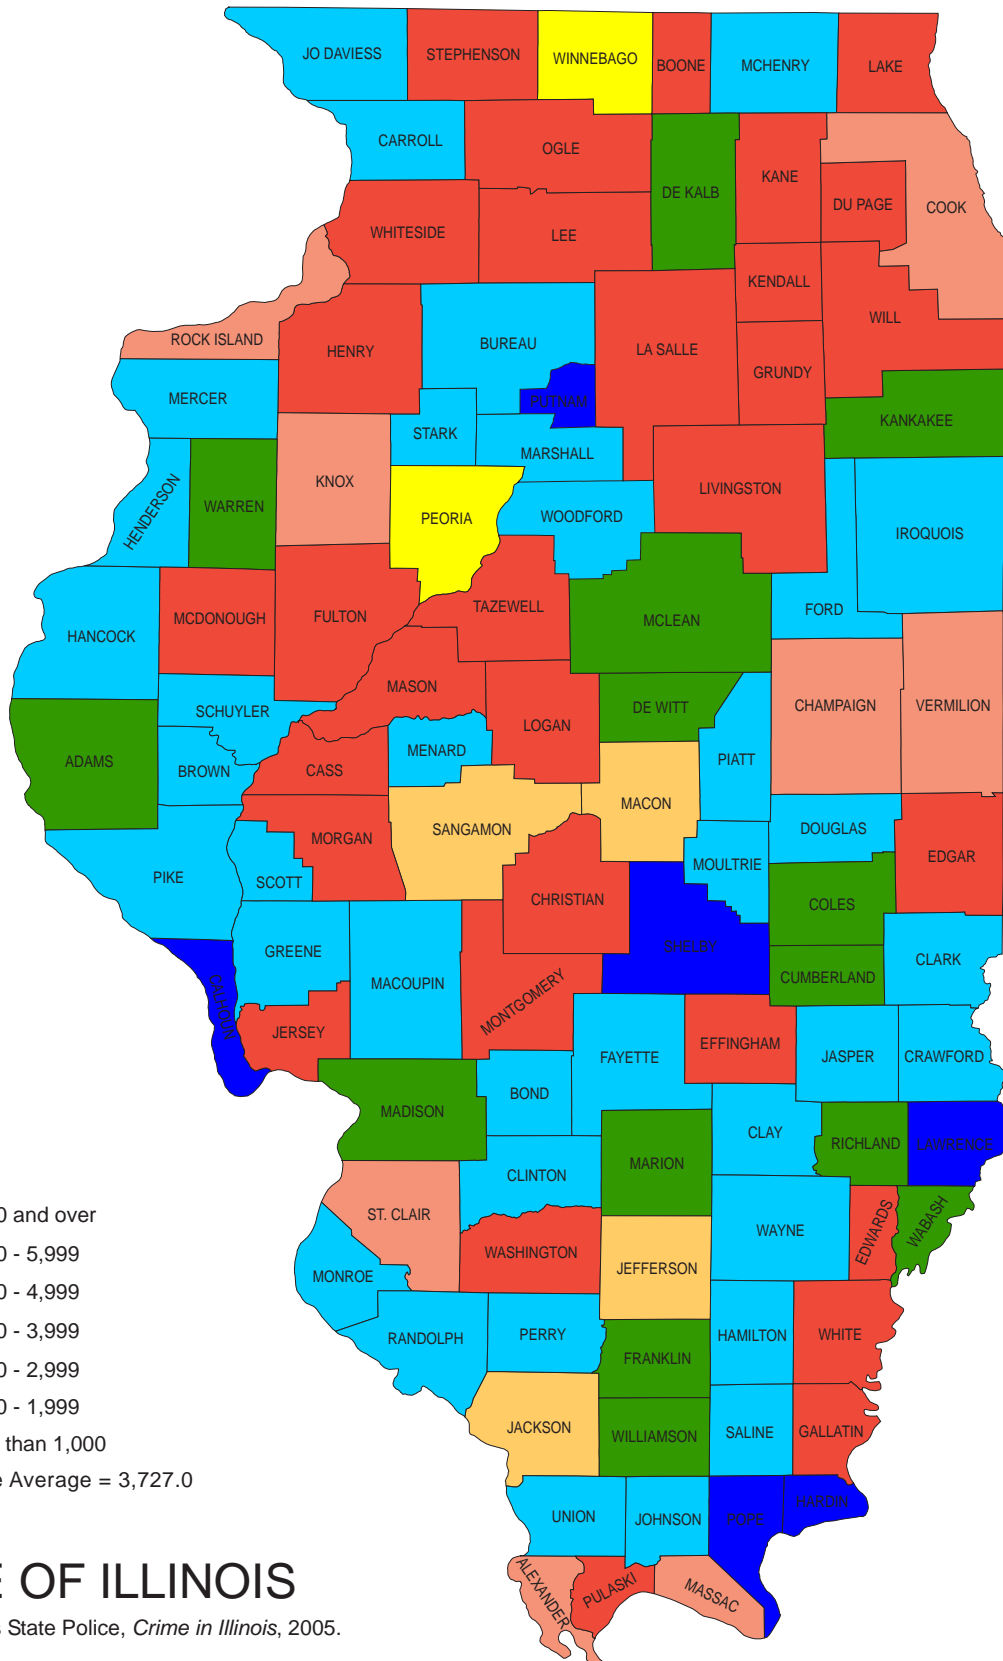

Illinois Crime Rates per 100,000 Population by County, 2005

STATE OF ILLINOIS

Data Source: Illinois State Police, *Crime in Illinois*, 2005.