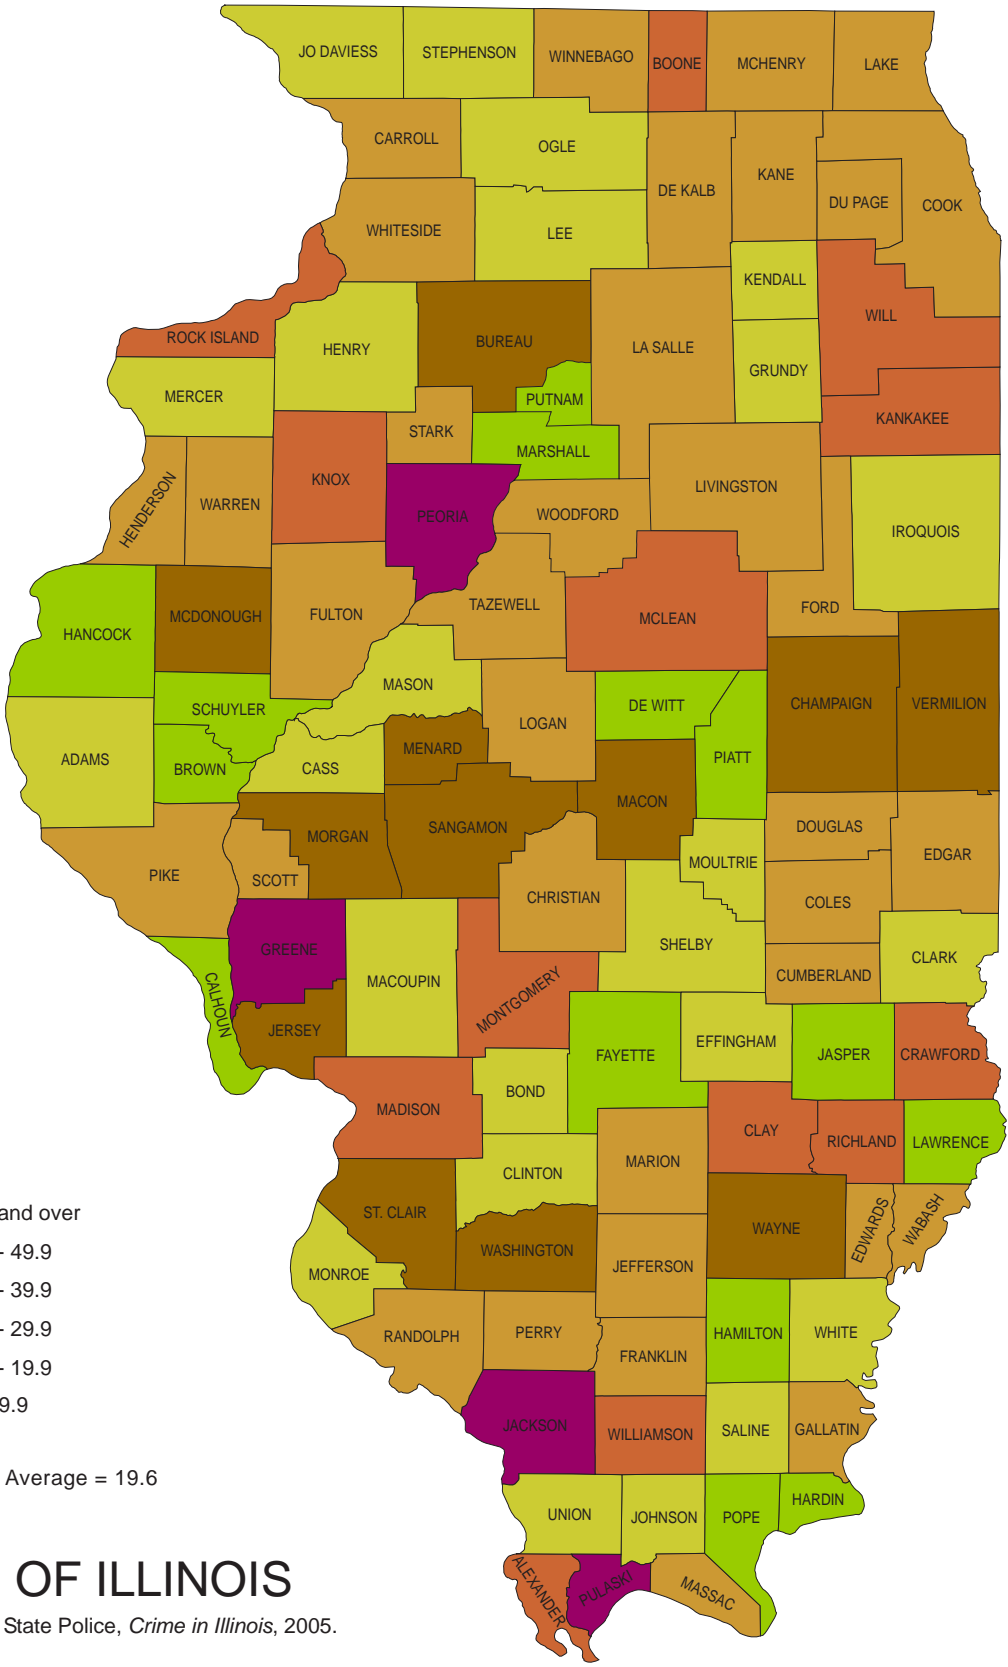

Arson Offenses per 100,000 Population Illinois by County, 2005

- 50.0 and over
- 40.0 - 49.9
- 30.0 - 39.9
- 20.0 - 29.9
- 10.0 - 19.9
- 0.1 - 9.9
- 0.0

Statewide Average = 19.6

STATE OF ILLINOIS

Data Source: Illinois State Police, *Crime in Illinois*, 2005.