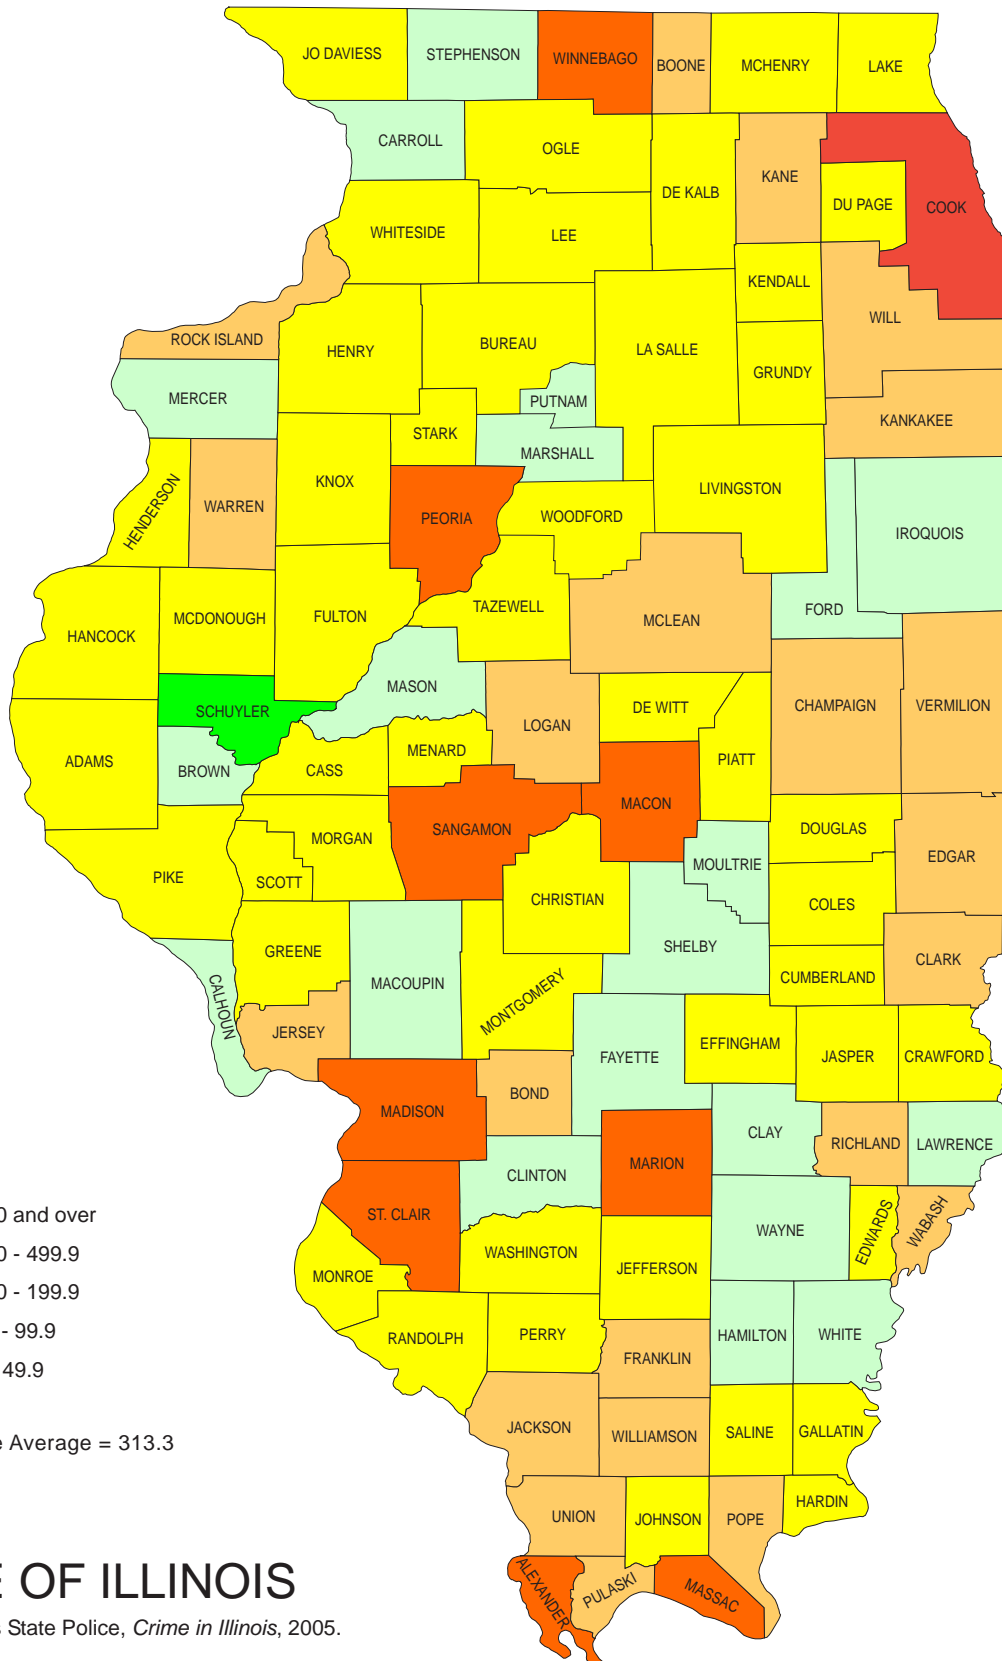

# Auto Theft Offenses per 100,000 Population Illinois by County, 2005

## STATE OF ILLINOIS

Data Source: Illinois State Police, *Crime in Illinois*, 2005.