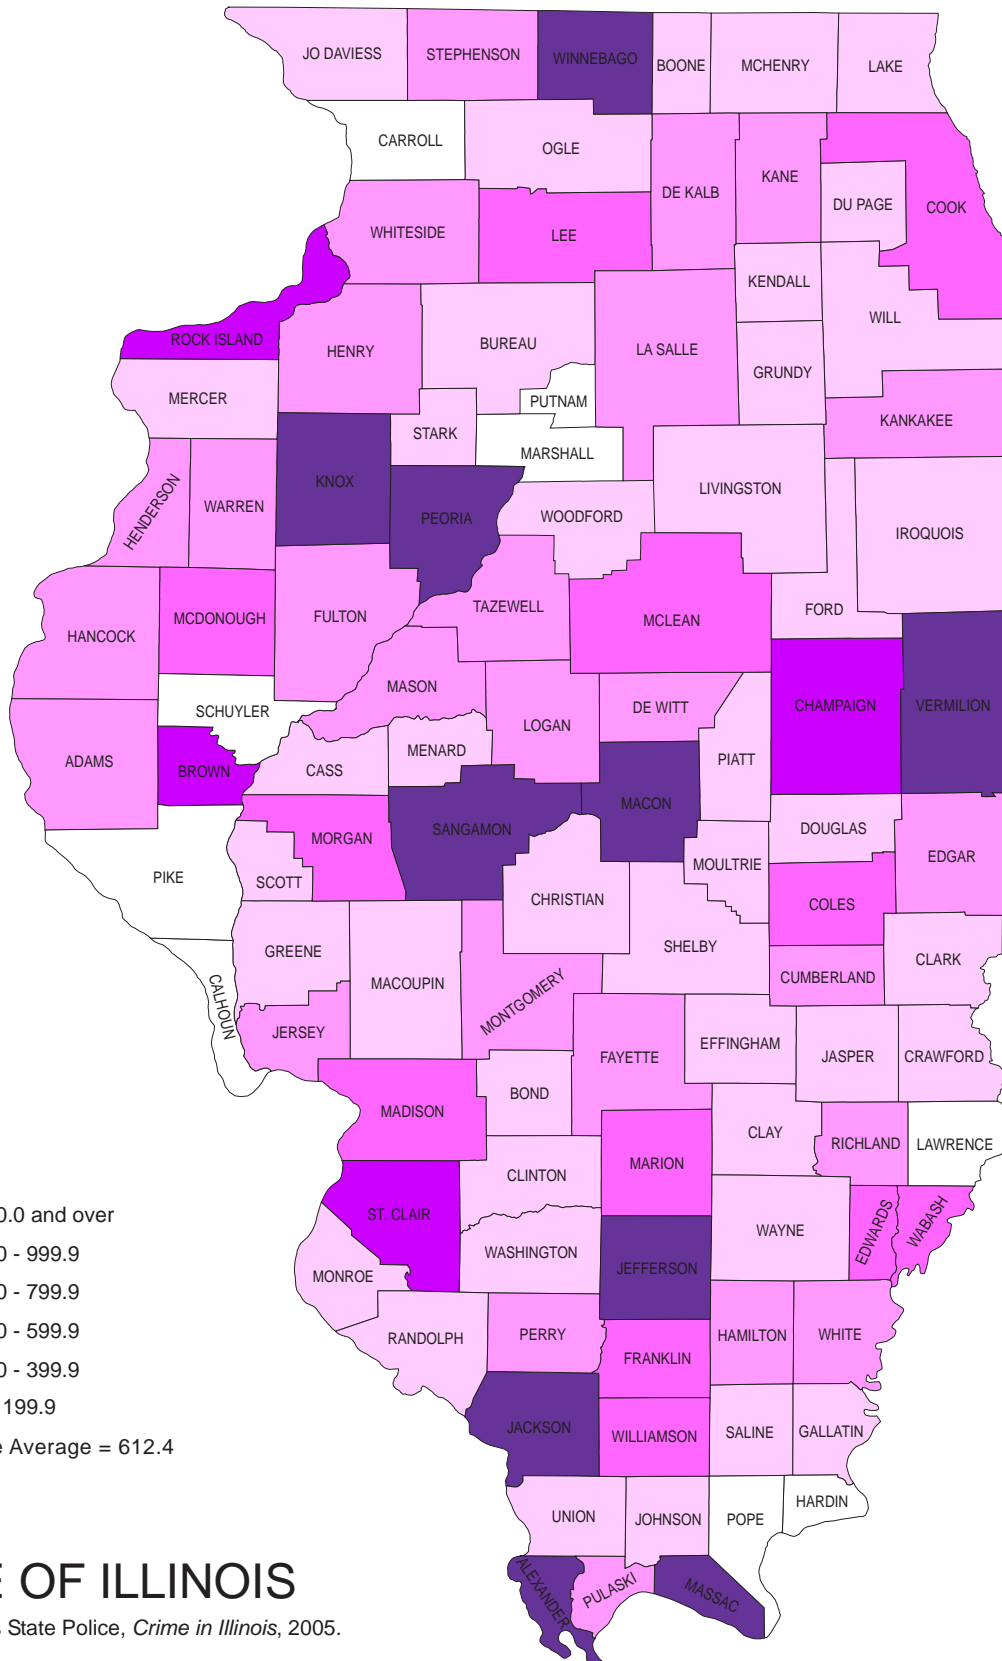

Burglary Offenses per 100,000 Population Illinois by County, 2005

STATE OF ILLINOIS

Data Source: Illinois State Police, *Crime in Illinois*, 2005.