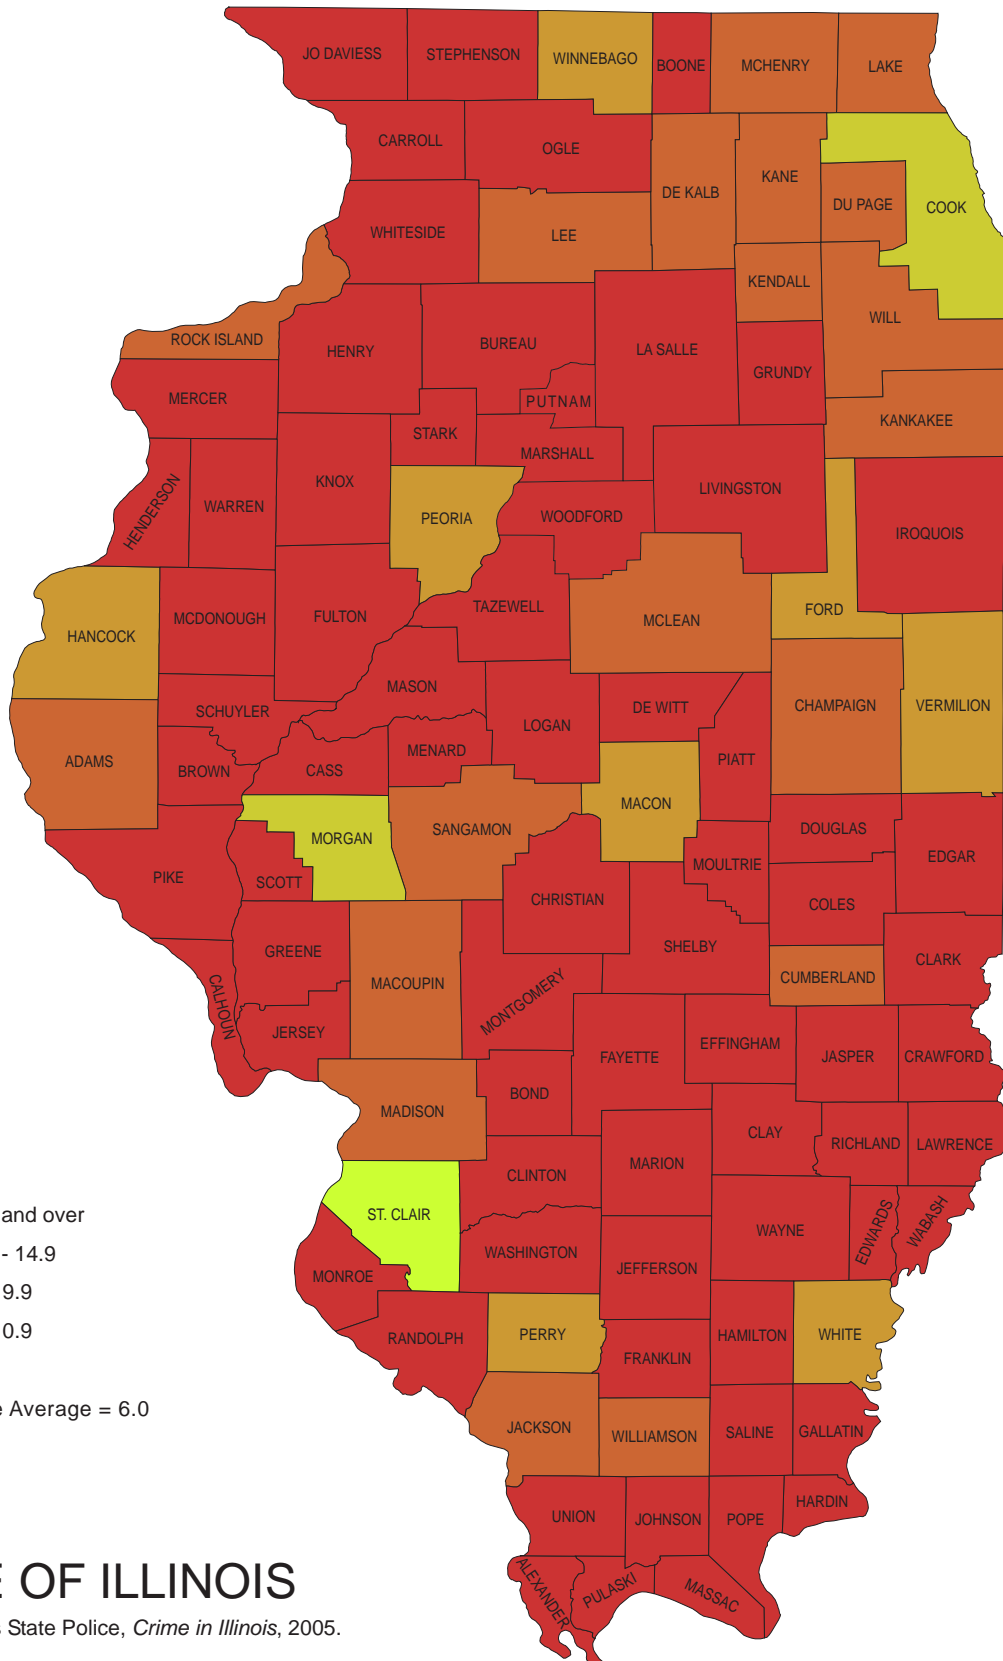

# Homicide Offenses per 100,000 Population Illinois by County, 2005

- 15.0 and over
- 10.0 - 14.9
- 5.0 - 9.9
- 0.1 - 0.9
- 0.0

Statewide Average = 6.0

## STATE OF ILLINOIS

Data Source: Illinois State Police, *Crime in Illinois*, 2005.