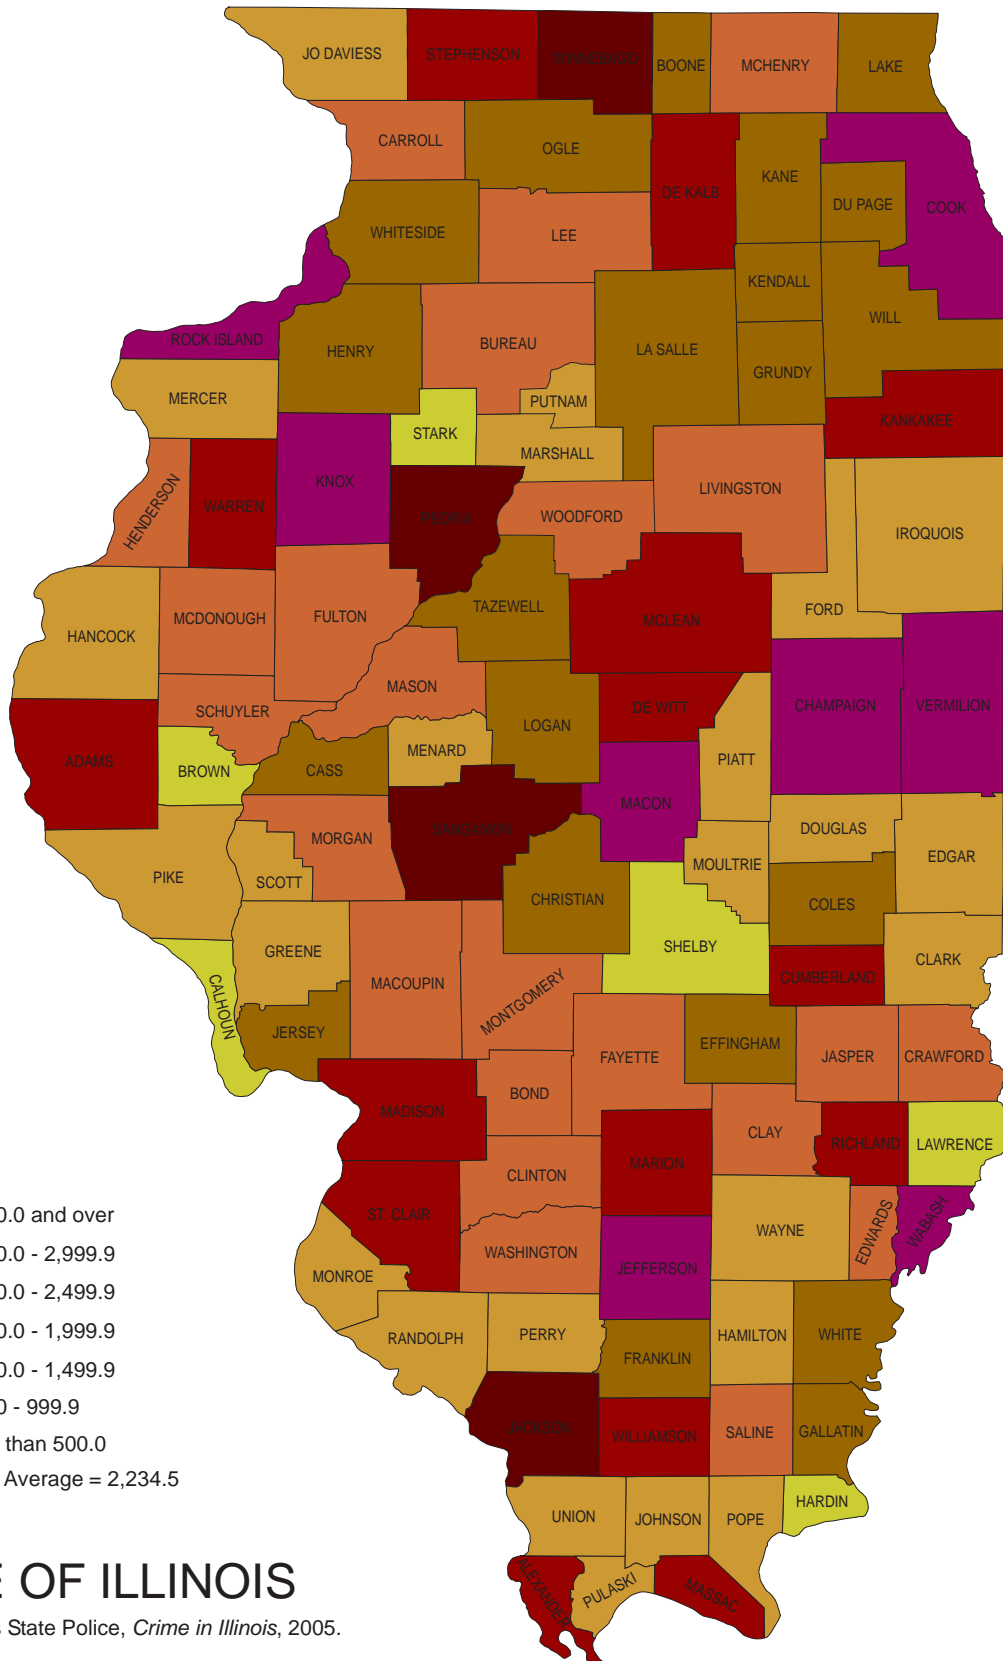

Larceny Offenses per 100,000 Population Illinois by County, 2005

STATE OF ILLINOIS

Data Source: Illinois State Police, *Crime in Illinois*, 2005.