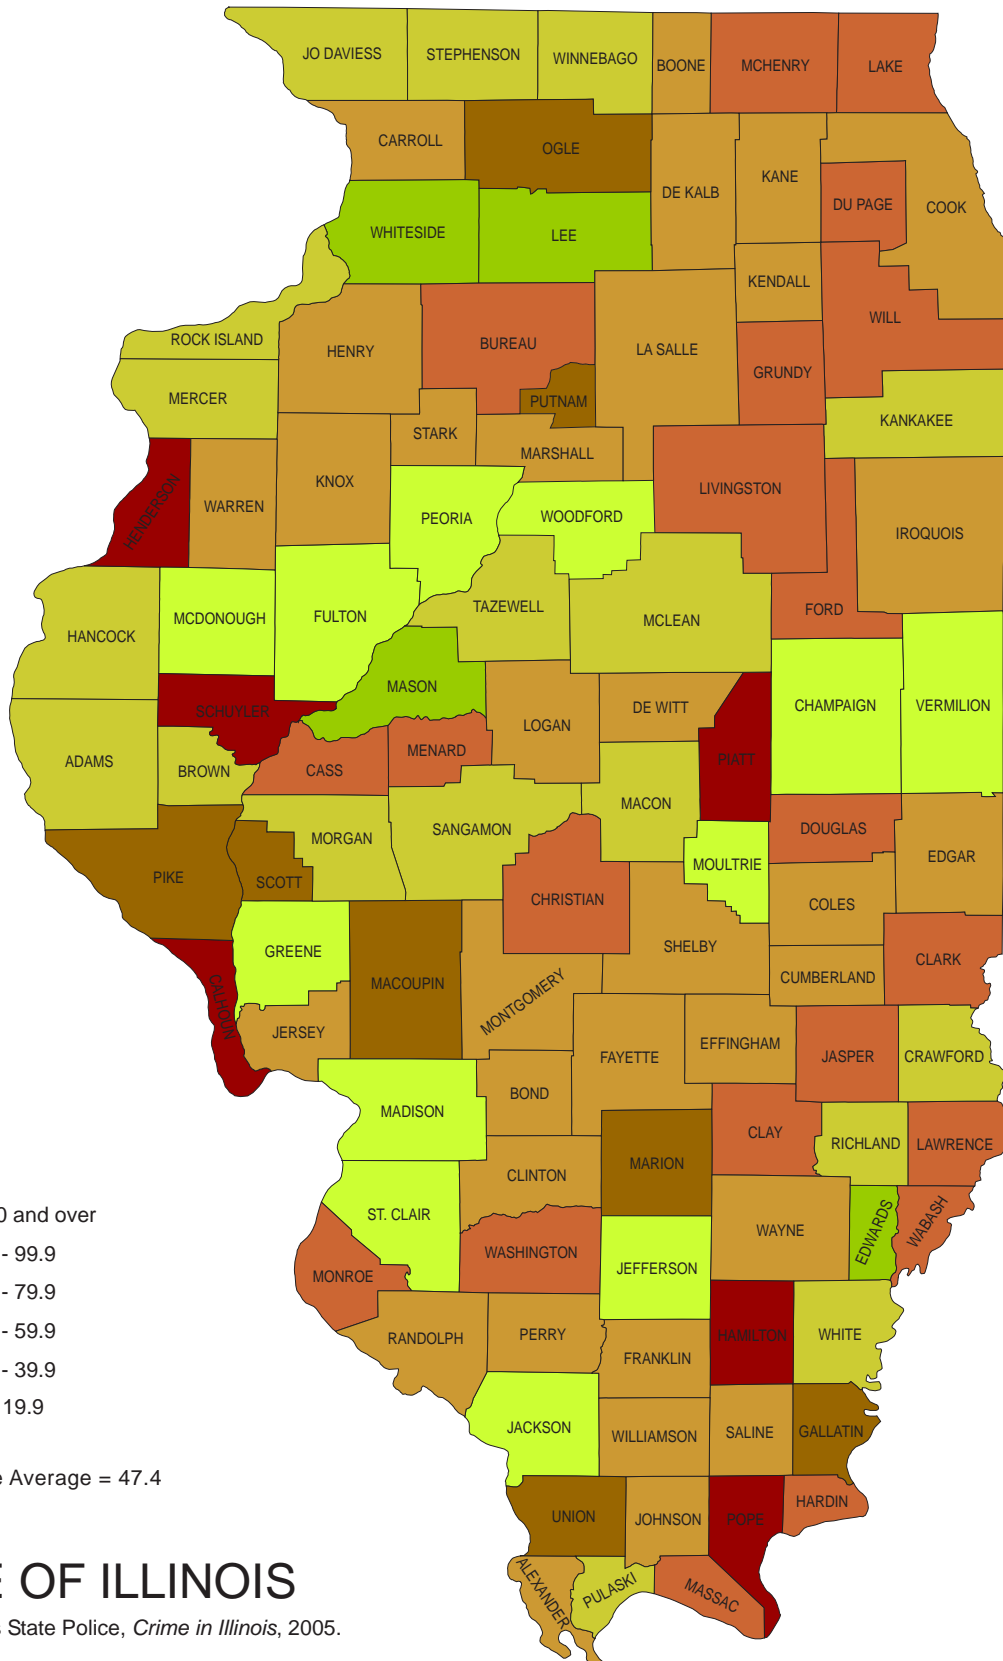

Criminal Sexual Assault Offenses per 100,000 Population Illinois by County, 2005

- 100.0 and over
- 80.0 - 99.9
- 60.0 - 79.9
- 40.0 - 59.9
- 20.0 - 39.9
- 0.1 - 19.9
- 0.0

Statewide Average = 47.4

STATE OF ILLINOIS

Data Source: Illinois State Police, *Crime in Illinois*, 2005.