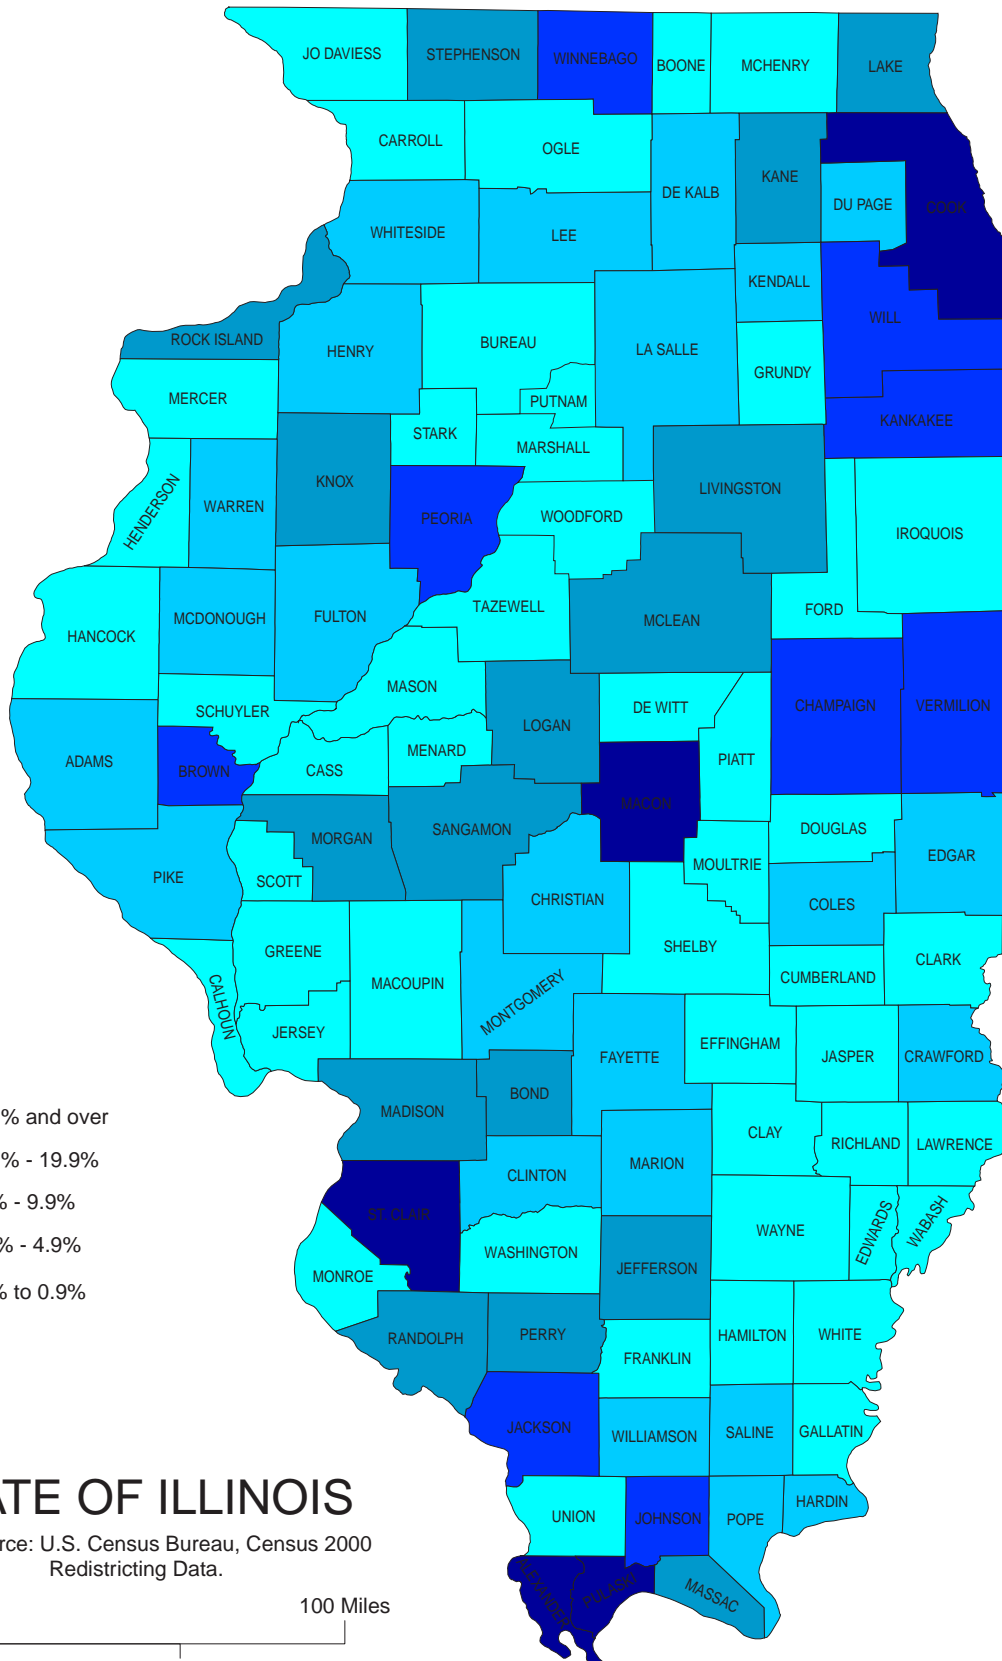

Illinois Black or African American Population as a Percent of Total Population (2000)

- 20.0% and over
- 10.0% - 19.9%
- 5.0% - 9.9%
- 1.0% - 4.9%
- 0.0% to 0.9%

STATE OF ILLINOIS

*Data Source: U.S. Census Bureau, Census 2000 Redistricting Data.