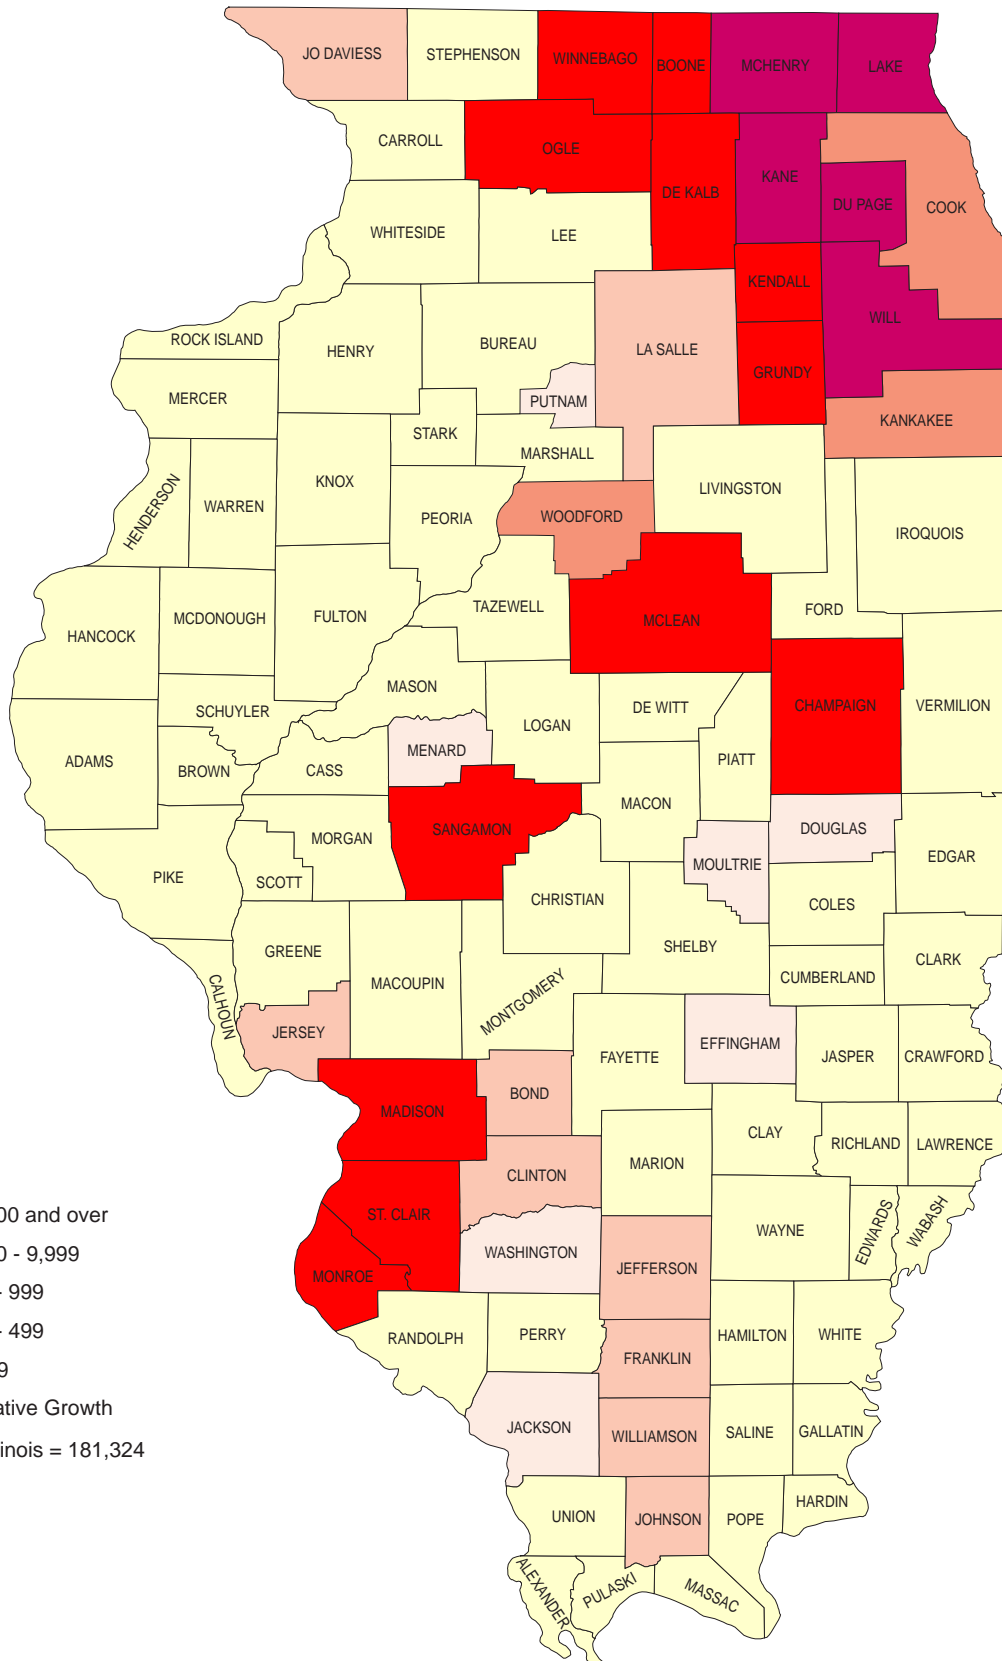

Illinois Population by County Numeric Change 2000-2002

- 10,000 and over
- 1,000 - 9,999
- 500 - 999
- 100 - 499
- 0 - 99
- Negative Growth

State of Illinois = 181,324