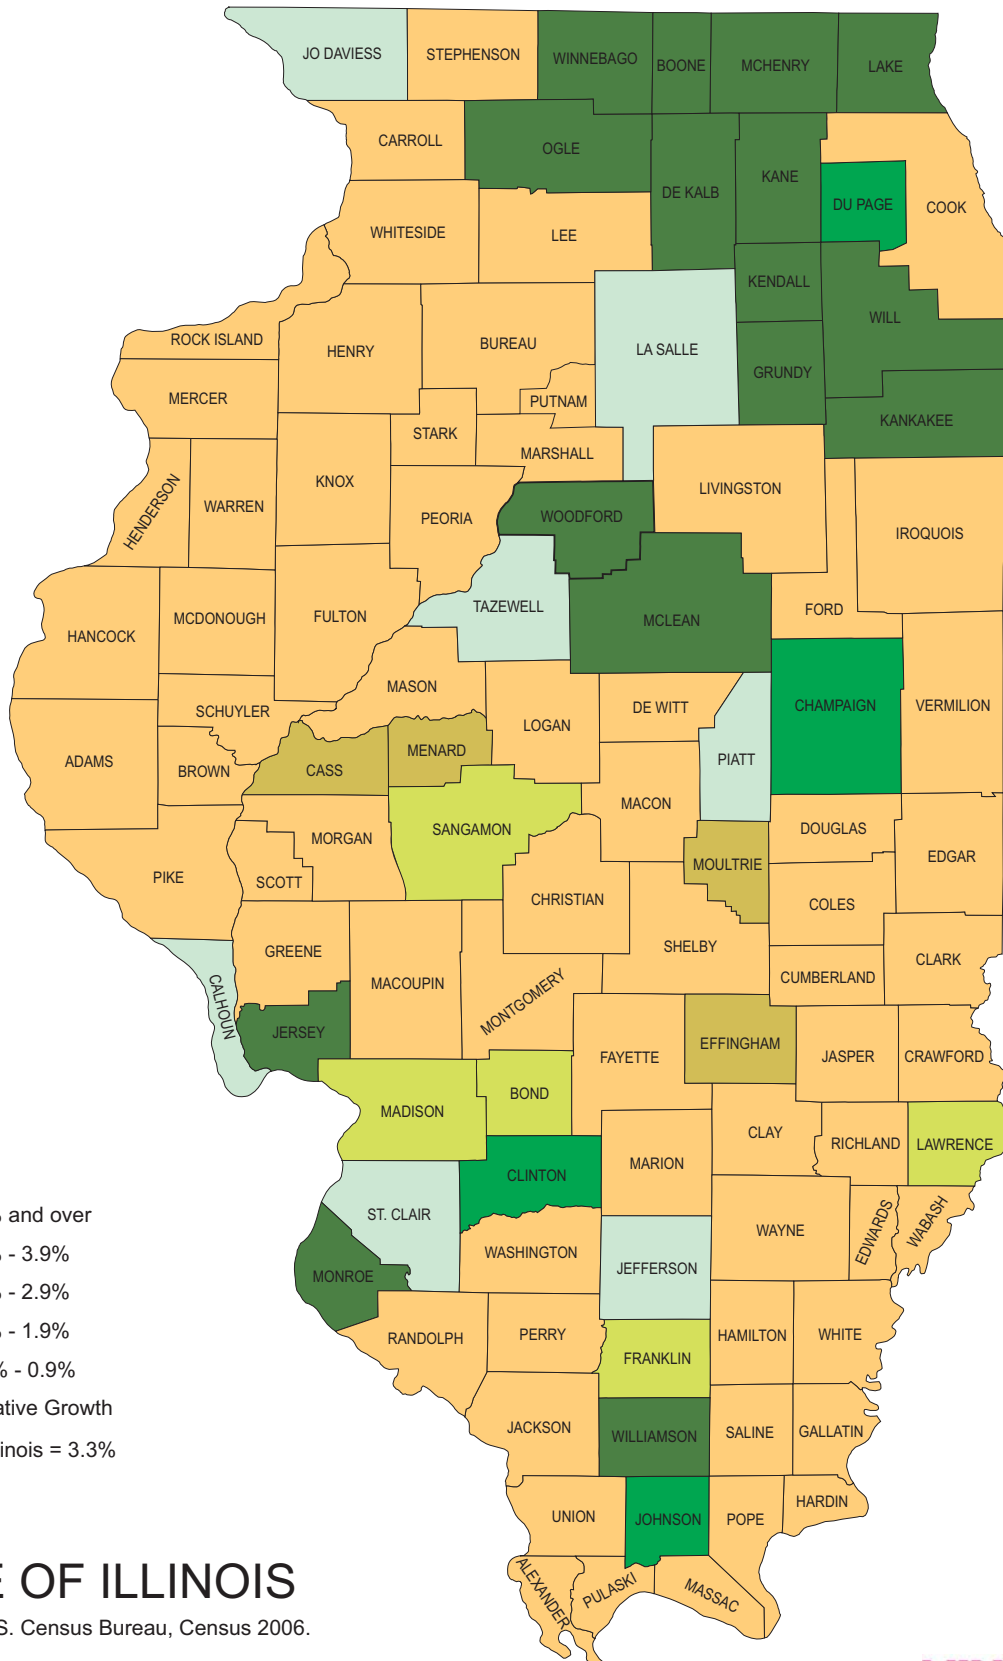

Illinois Population by County Percent Change 2000-2006

- 4.0% and over
- 3.0% - 3.9%
- 2.0% - 2.9%
- 1.0% - 1.9%
- 0.0% - 0.9%
- Negative Growth

State of Illinois = 3.3%

STATE OF ILLINOIS

Data Source: U.S. Census Bureau, Census 2006.