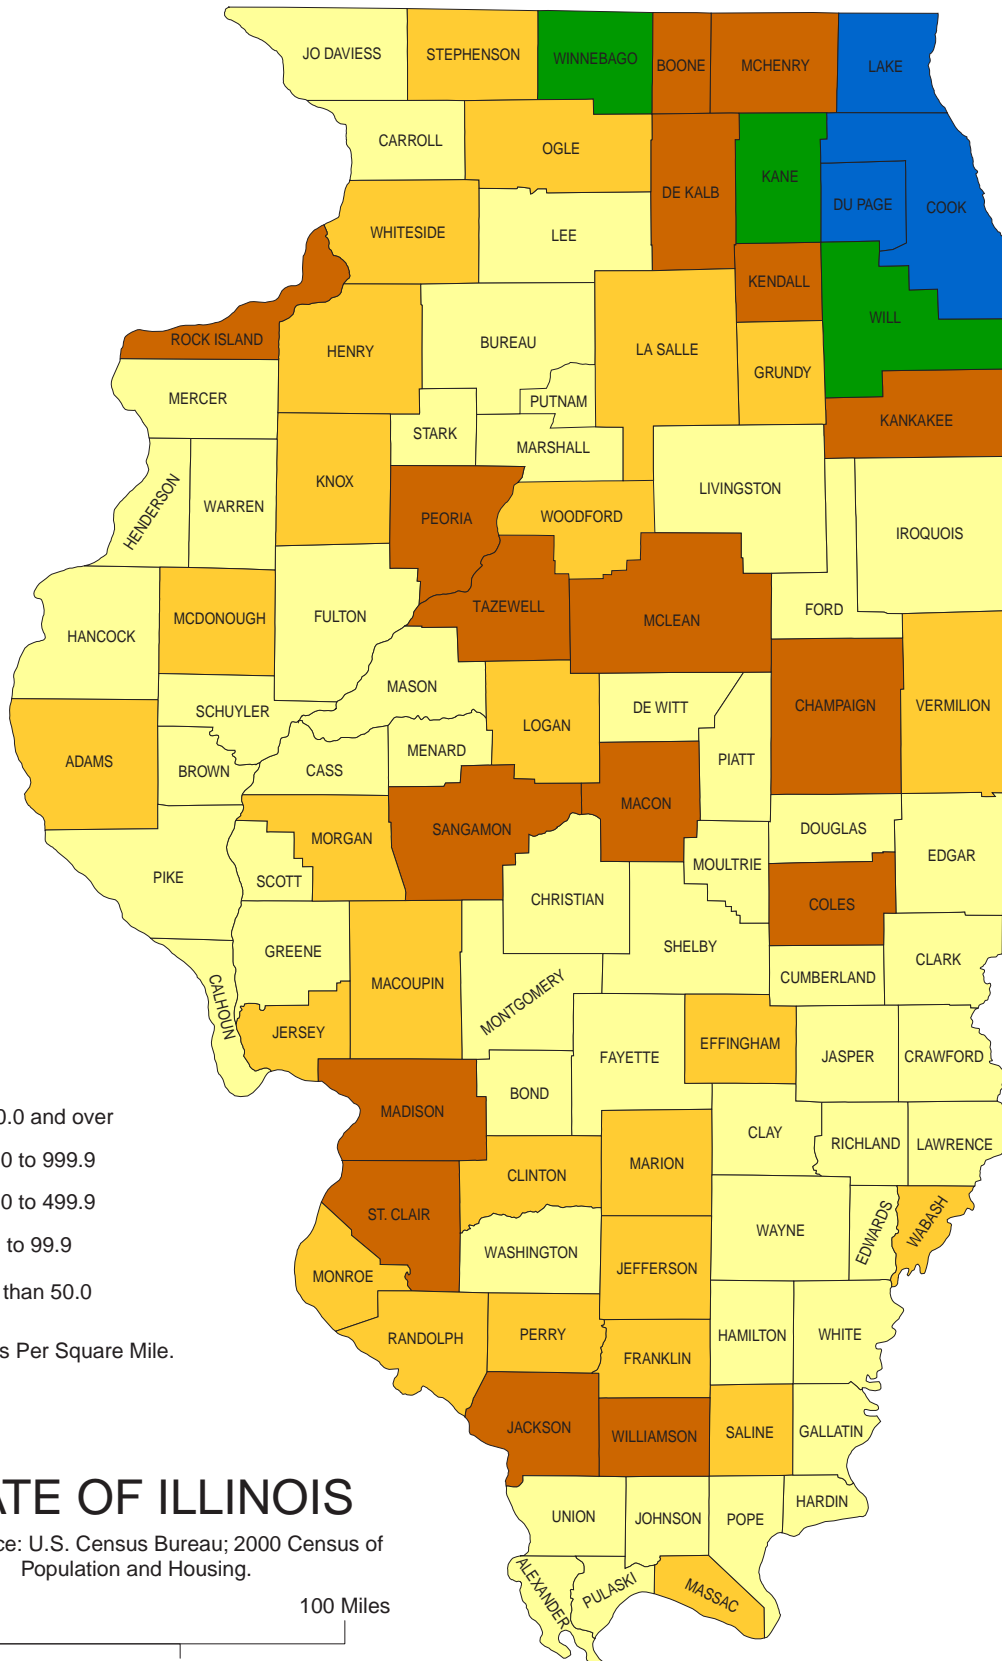

Illinois Population Density* by County, 2000

- 1000.0 and over
- 500.0 to 999.9
- 100.0 to 499.9
- 50.0 to 99.9
- less than 50.0

*Persons Per Square Mile.

STATE OF ILLINOIS

*Data Source: U.S. Census Bureau; 2000 Census of Population and Housing.