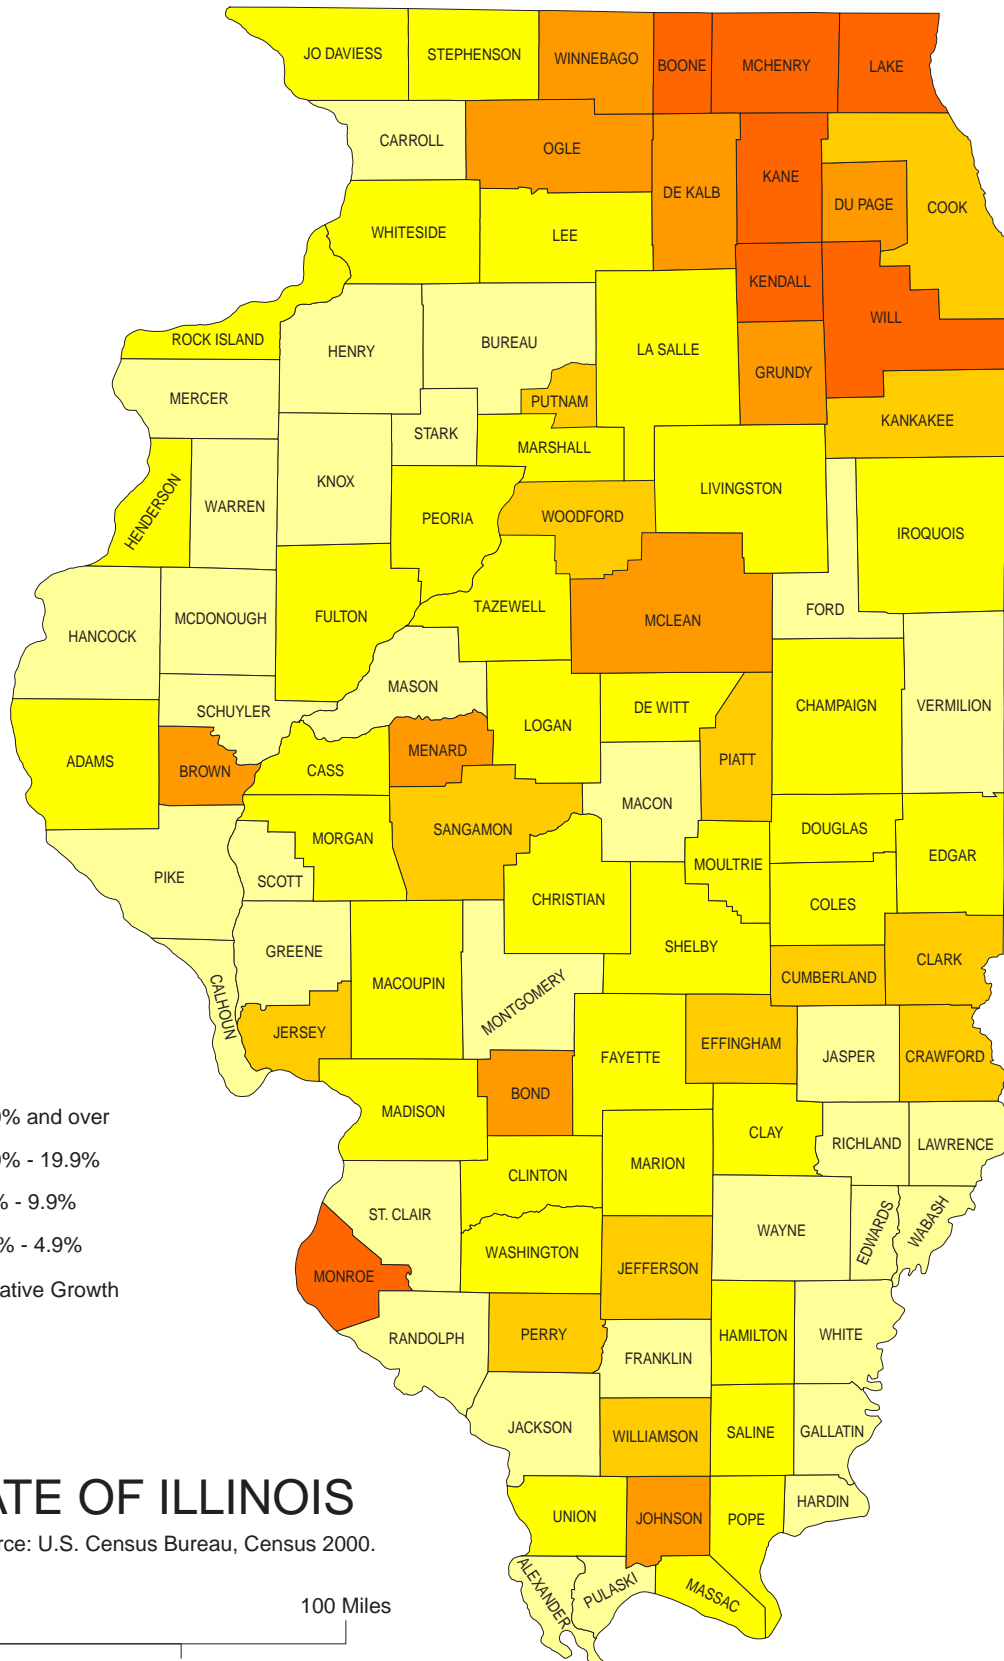

Illinois Resident Population By County Percent Change, 1990-2000

STATE OF ILLINOIS

*Data Source: U.S. Census Bureau, Census 2000.