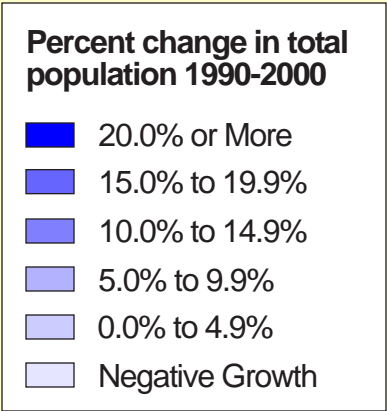

Northwestern Illinois

Population Growth 1990 - 2000

Map Prepared by the Center for Governmental Studies at Northern Illinois University.
Data Source: U.S. Census of Population and Housing, 2000.
Revised: 03/19/2002