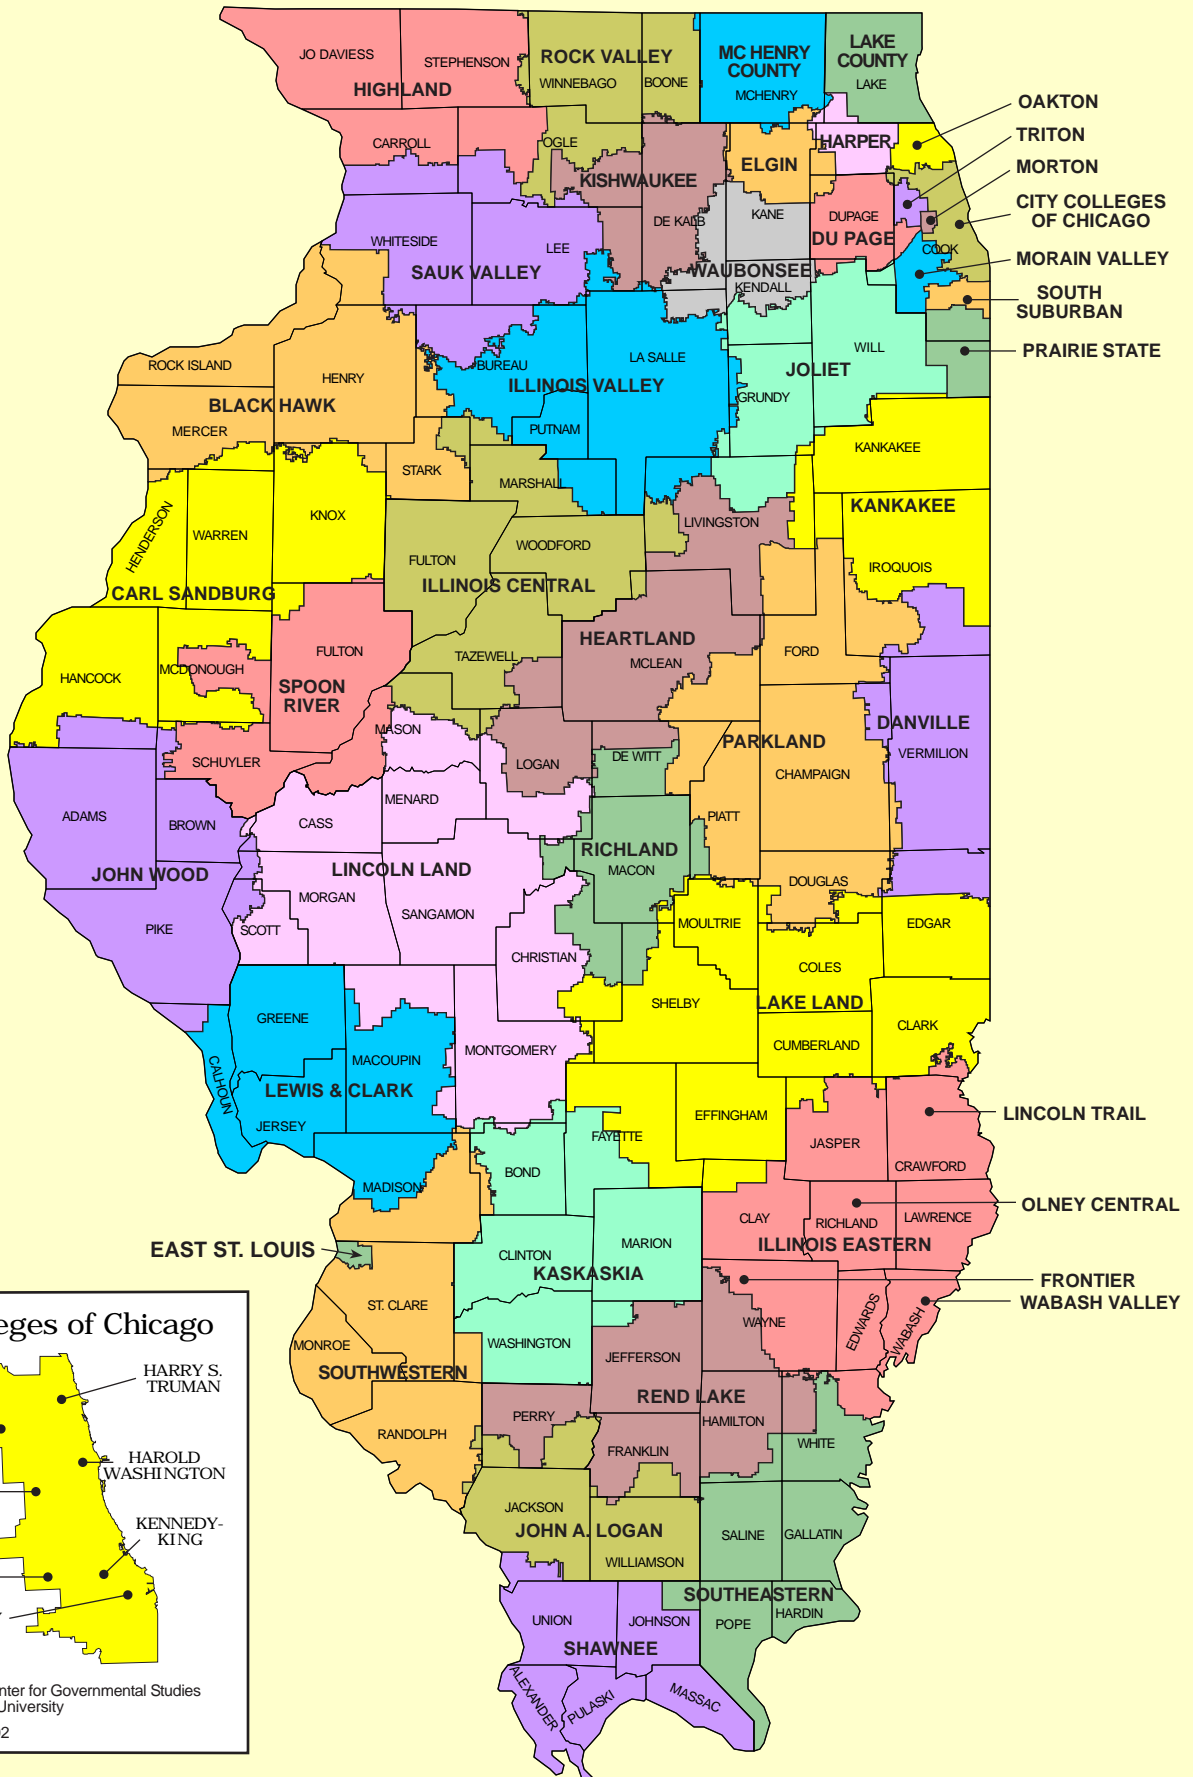

# ILLINOIS COMMUNITY COLLEGE DISTRICTS

### City Colleges of Chicago

WILBUR WRIGHT  
MALCOLM X  
RICHARD J. DALEY  
OLIVE - HARVEY  
HARRY S. TRUMAN  
HAROLD WASHINGTON  
KENNEDY-KING

Prepared by the Center for Governmental Studies  
at Northern Illinois University  
Revised: 02/04/2002