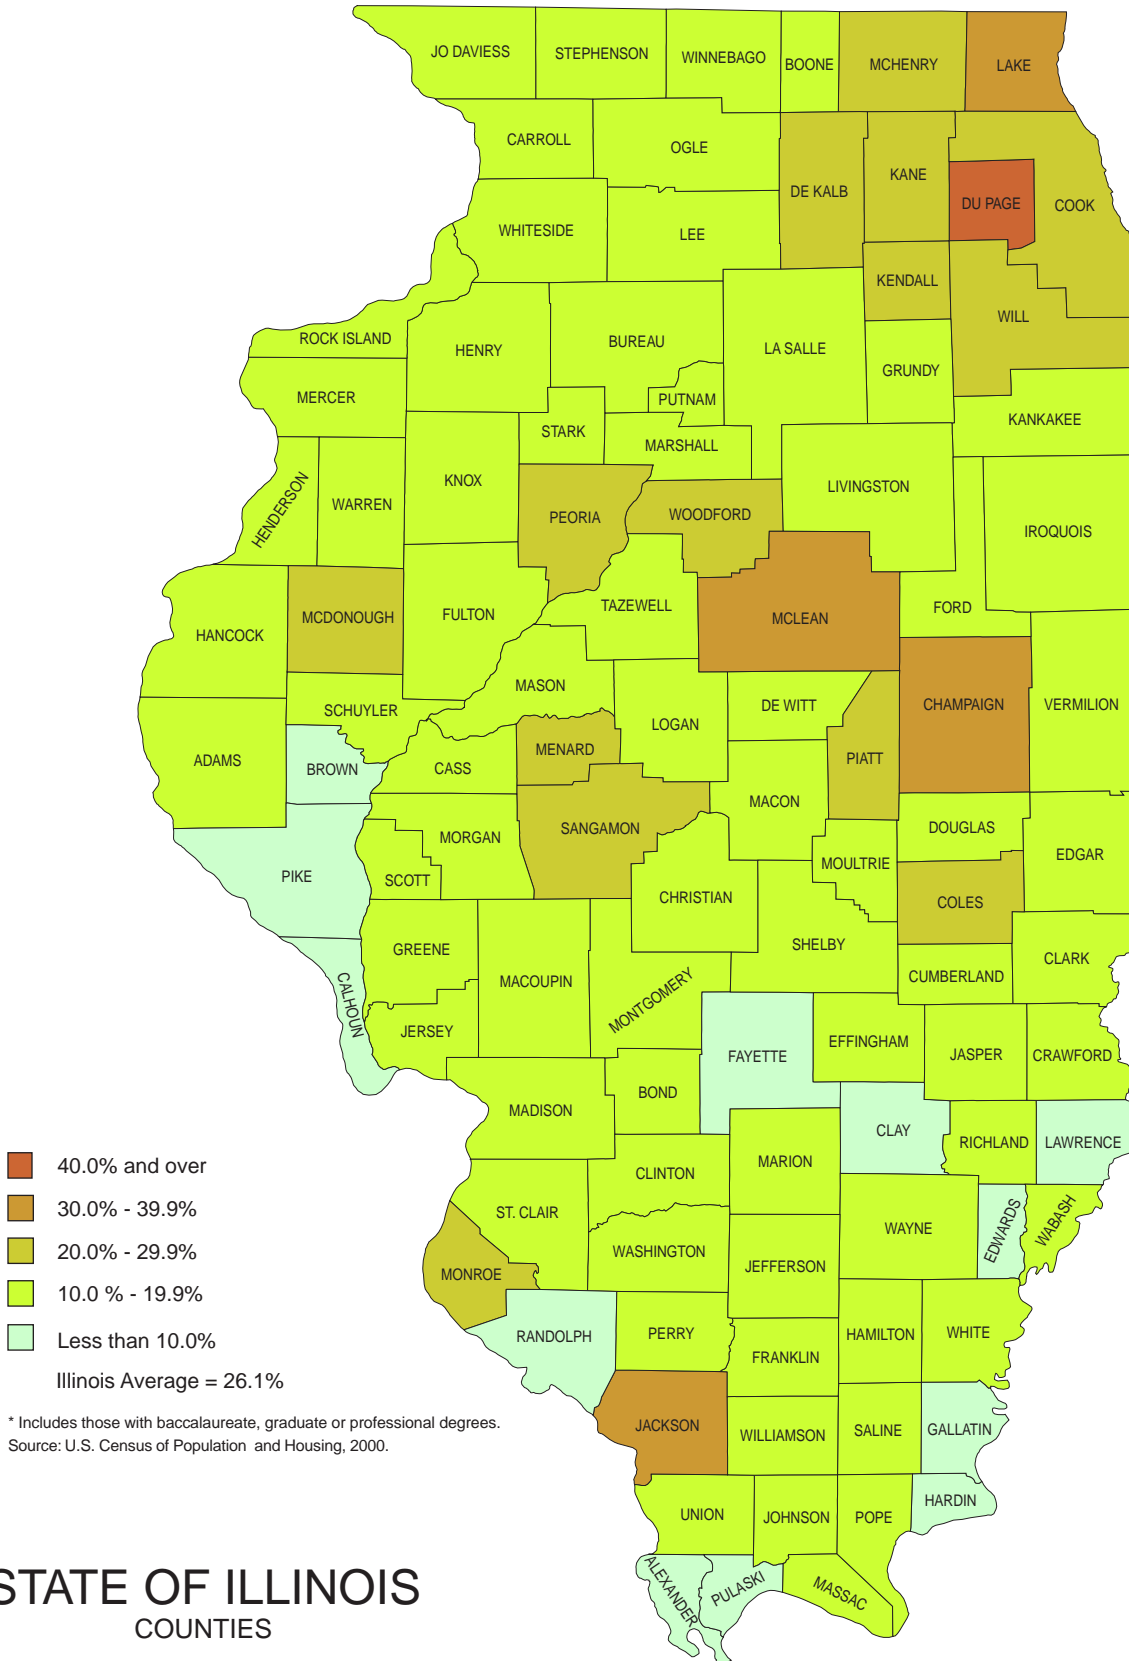

Illinois Adult Population with College Degrees, 2000 Percentage of Population Age 25 Years and Older

STATE OF ILLINOIS COUNTIES