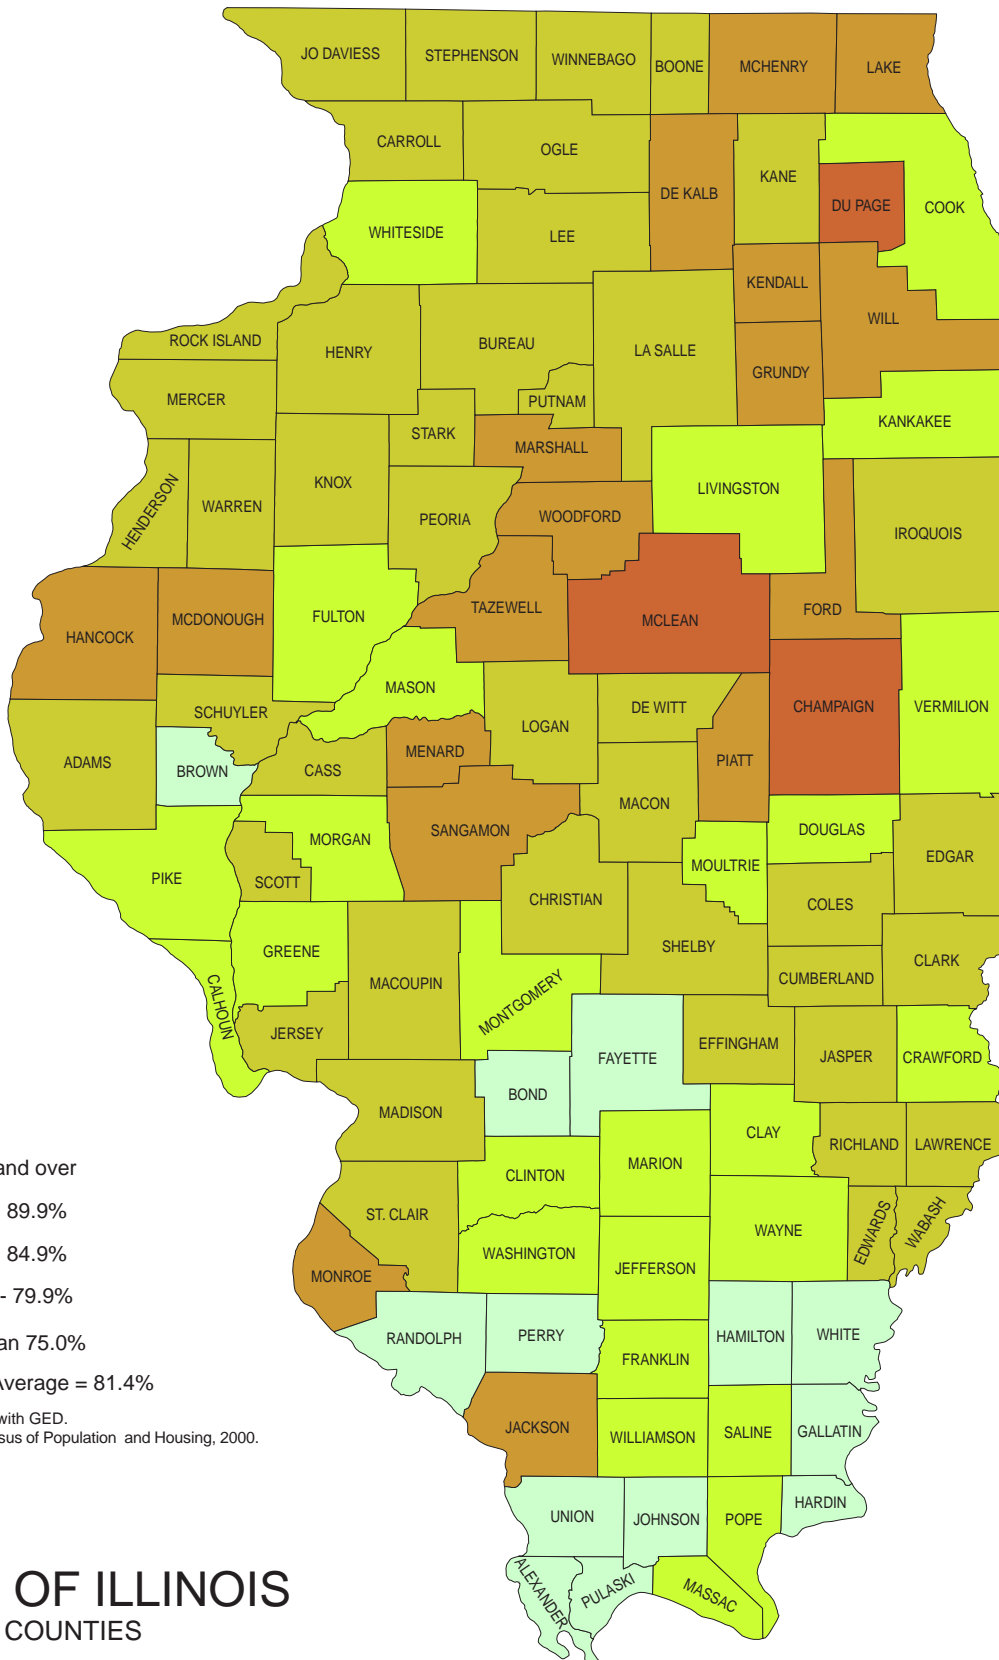

Illinois High School Graduates*, 2000 Percentage of Population Age 25 Years and Older

■ 90.0% and over
■ 85.0% - 89.9%
■ 80.0% - 84.9%
■ 75.0% - 79.9%
■ Less than 75.0%
 Illinois Average = 81.4%

* Includes those with GED.
 Source: U.S. Census of Population and Housing, 2000.

STATE OF ILLINOIS COUNTIES