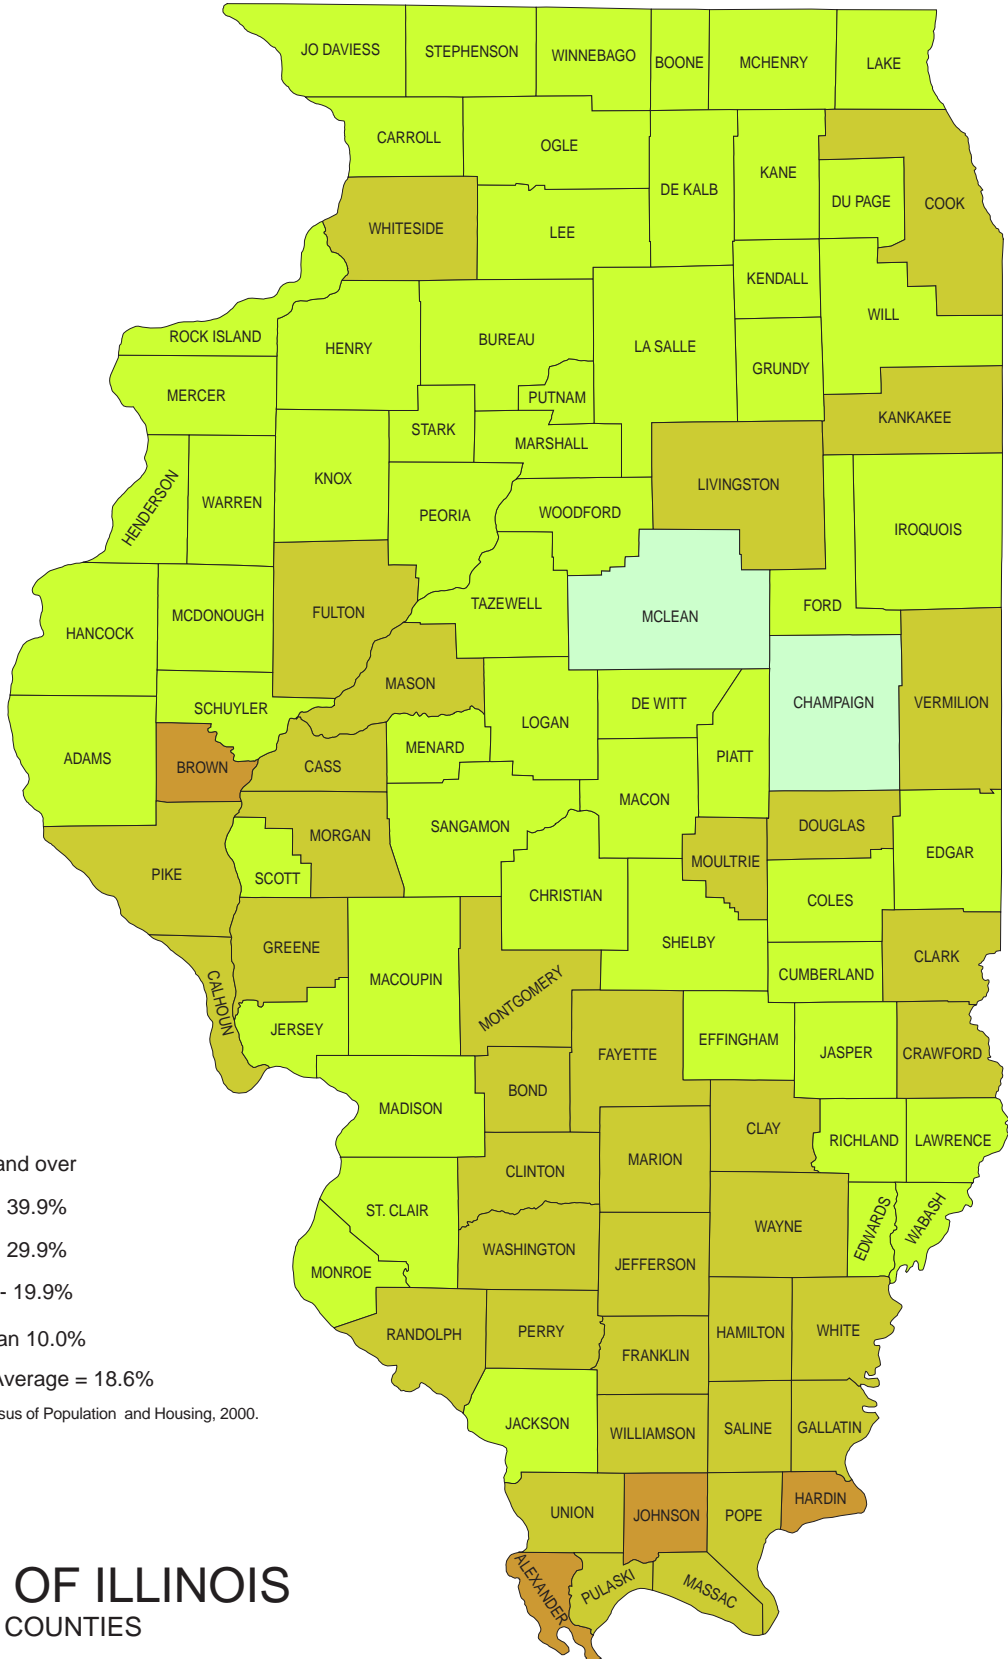

Illinois Adult Population that are not High School Graduates, 2000 Percentage of Population Age 25 Years and Older

■ 40.0% and over
■ 30.0% - 39.9%
■ 20.0% - 29.9%
■ 10.0% - 19.9%
■ Less than 10.0%
 Illinois Average = 18.6%
 Source: U.S. Census of Population and Housing, 2000.

STATE OF ILLINOIS COUNTIES