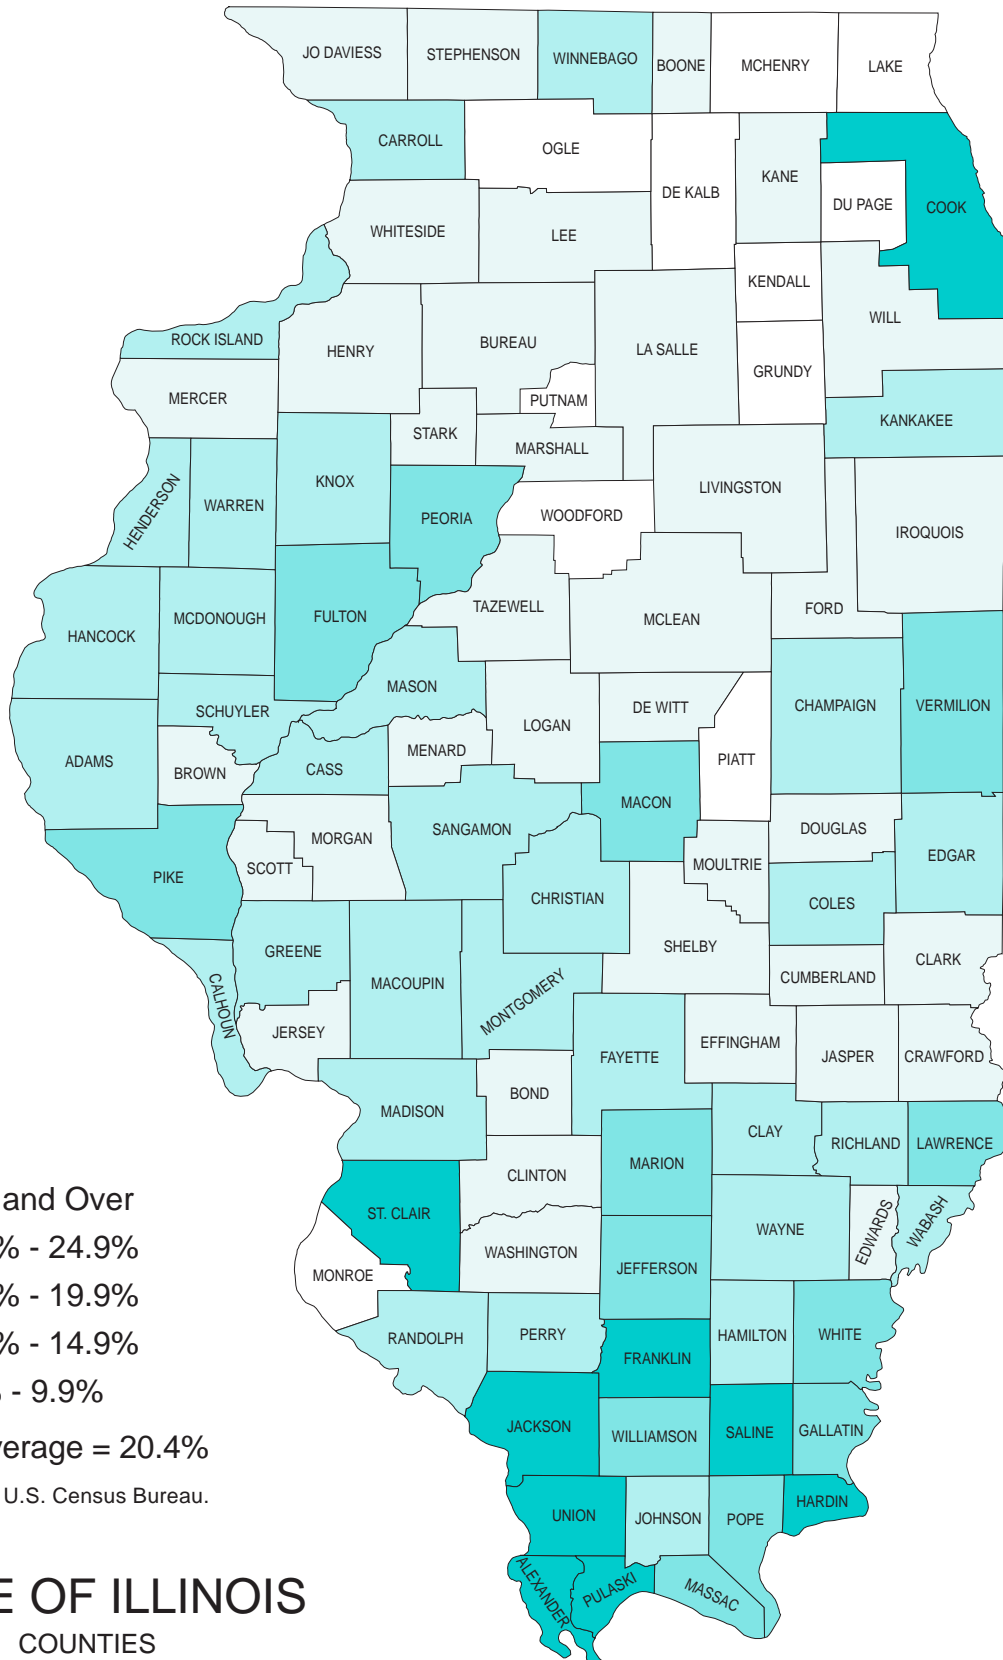

# Poverty Rates by County - Persons Under Age 18, 1993

- 25% and Over
- 20.0% - 24.9%
- 15.0% - 19.9%
- 10.0% - 14.9%
- 0.0% - 9.9%

Illinois Average = 20.4%

Data Source: U.S. Census Bureau.

## STATE OF ILLINOIS COUNTIES