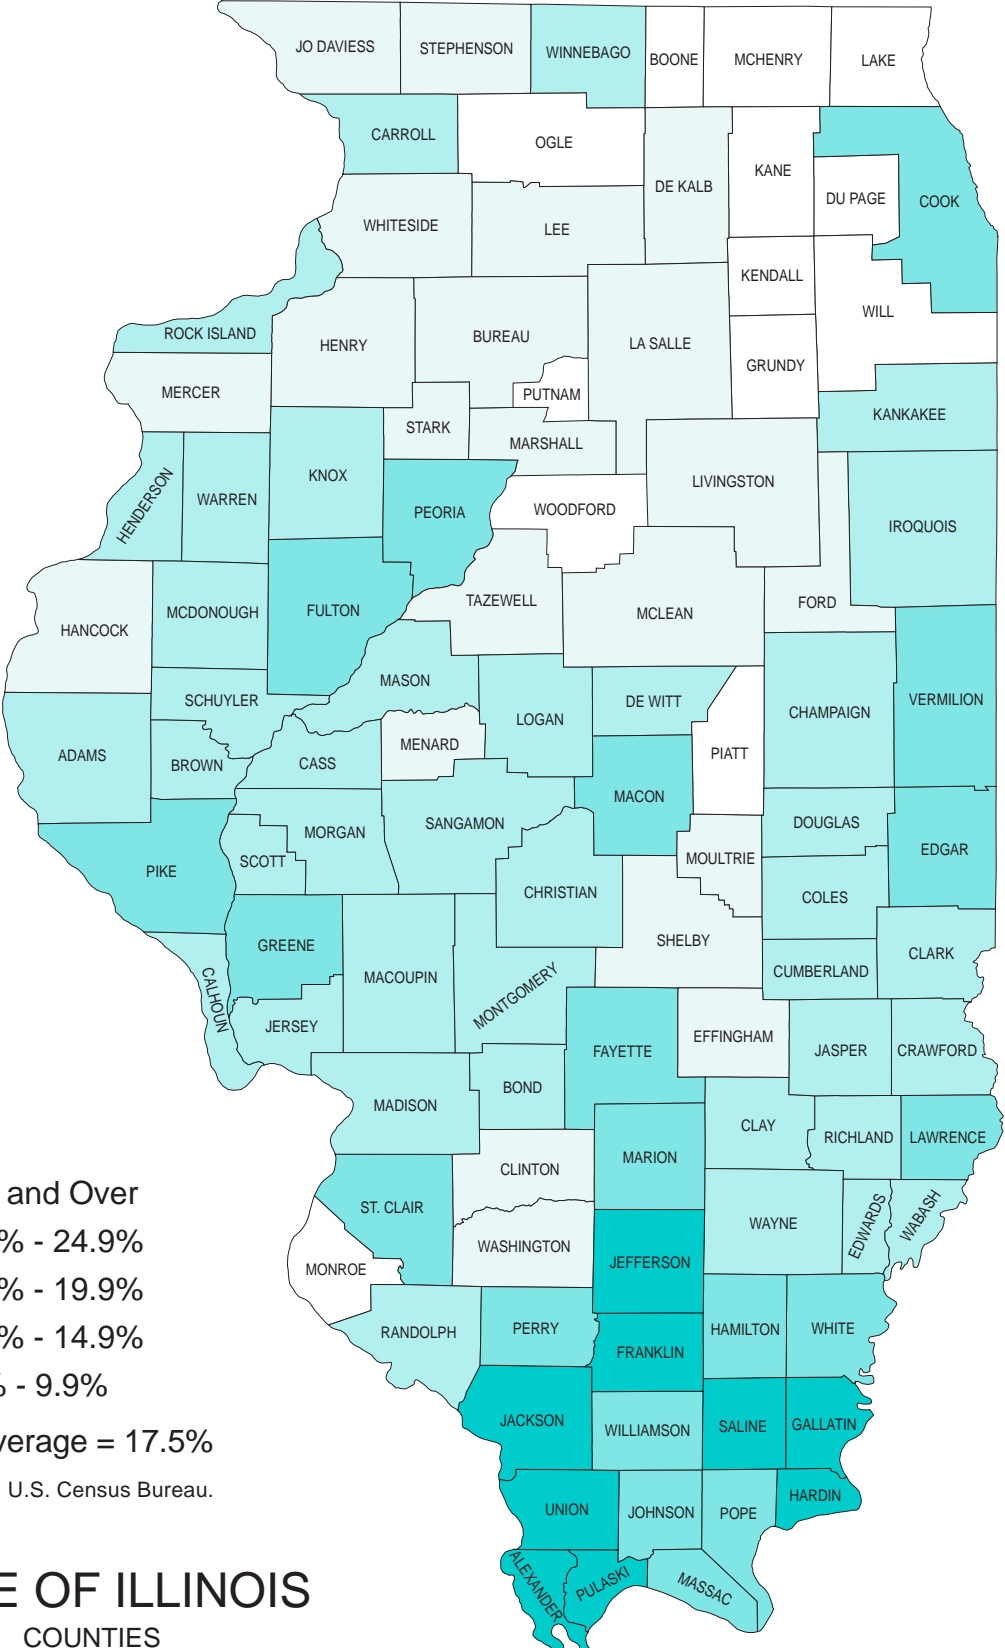

# Poverty Rates by County - Persons Under Age 18, 1997

- 25% and Over
- 20.0% - 24.9%
- 15.0% - 19.9%
- 10.0% - 14.9%
- 0.0% - 9.9%

Illinois Average = 17.5%  
 Data Source: U.S. Census Bureau.

**STATE OF ILLINOIS**  
 COUNTIES