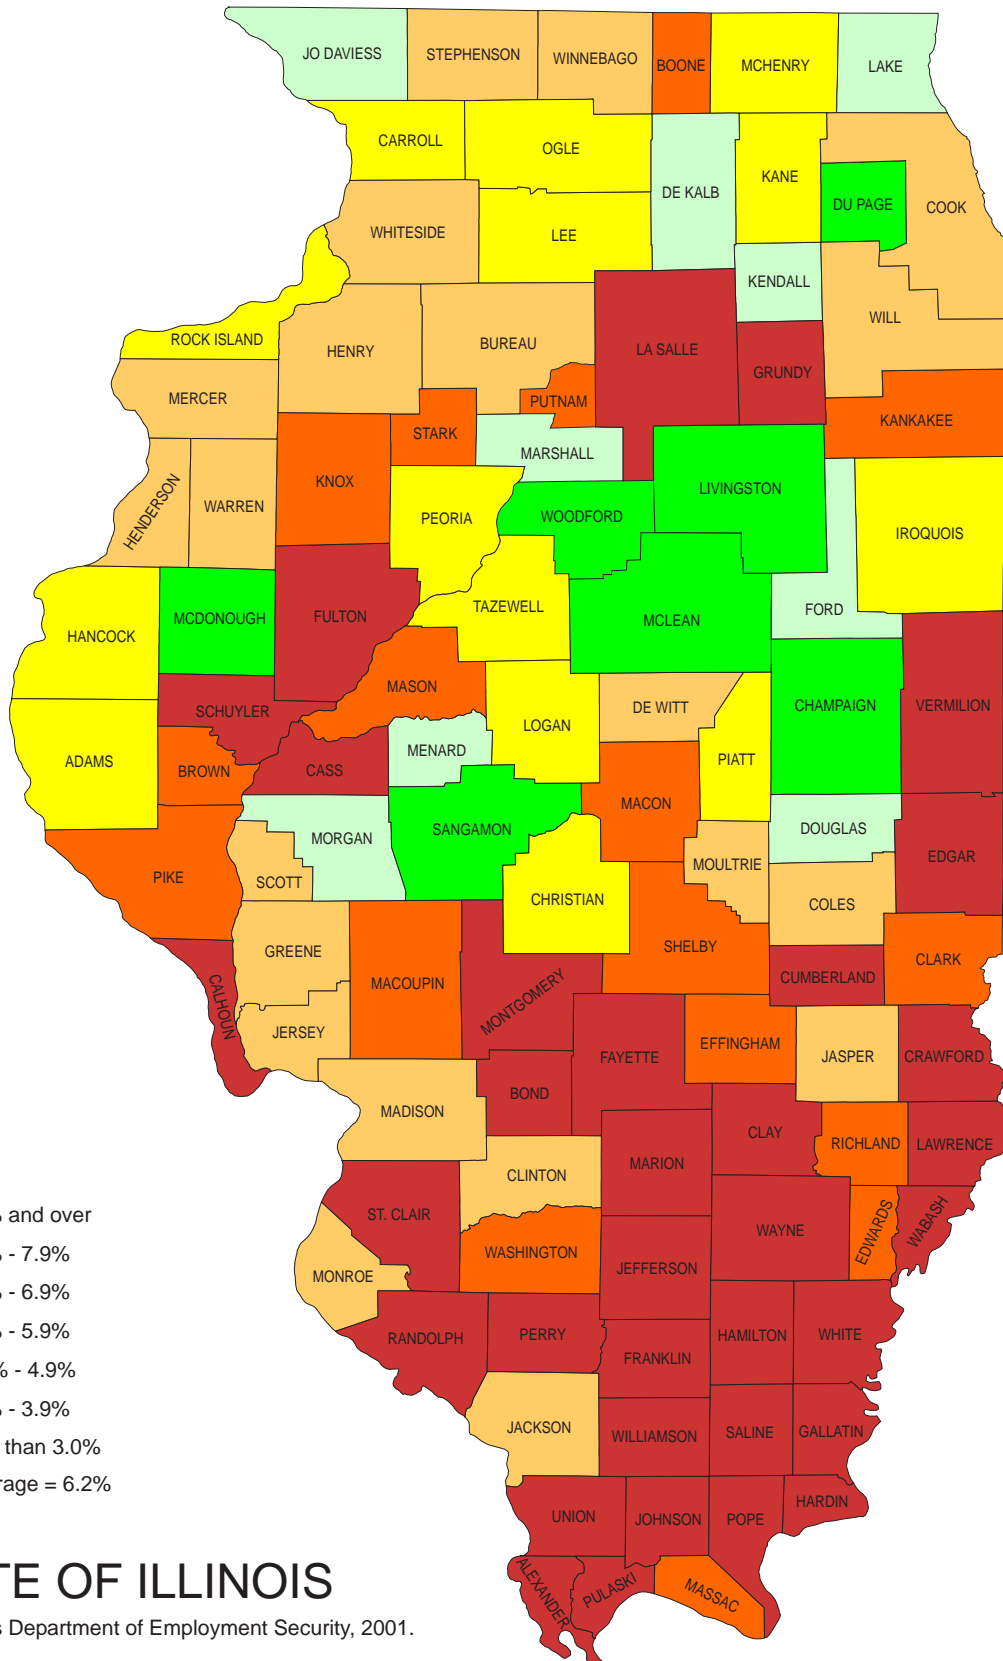

# Illinois Unemployment Rates by County 1990 Annual Average

## STATE OF ILLINOIS

Data Source: Illinois Department of Employment Security, 2001.