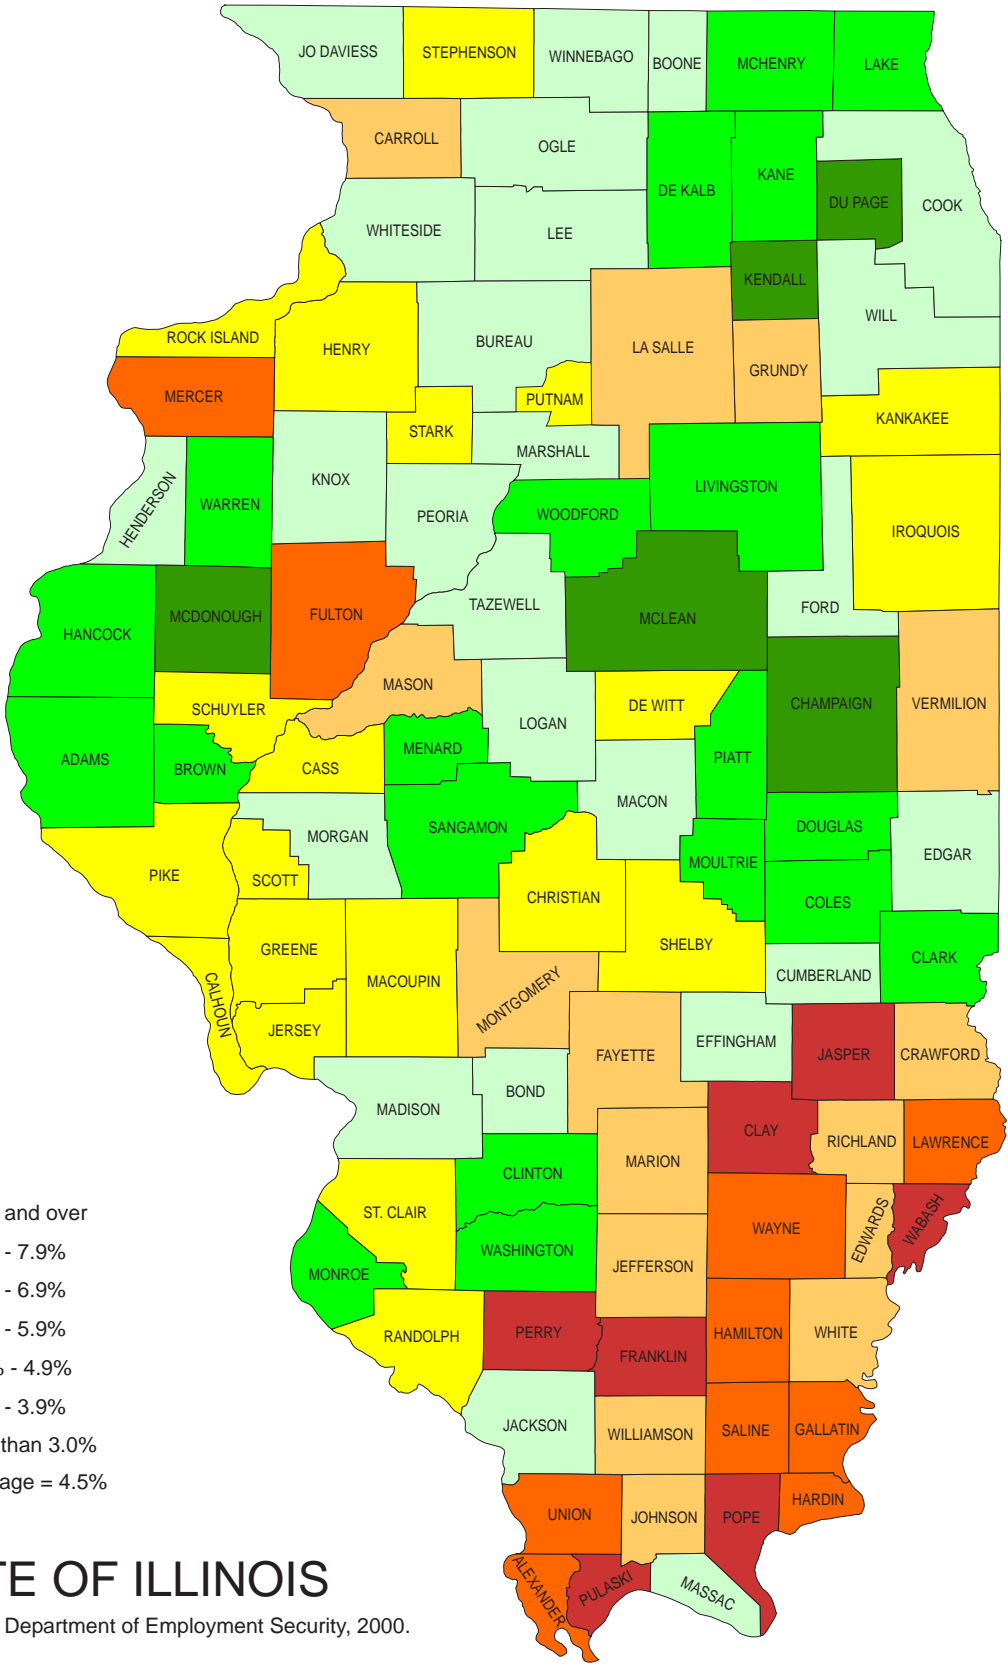

Illinois Unemployment Rates by County 1999 Annual Average

STATE OF ILLINOIS

Data Source: Illinois Department of Employment Security, 2000.