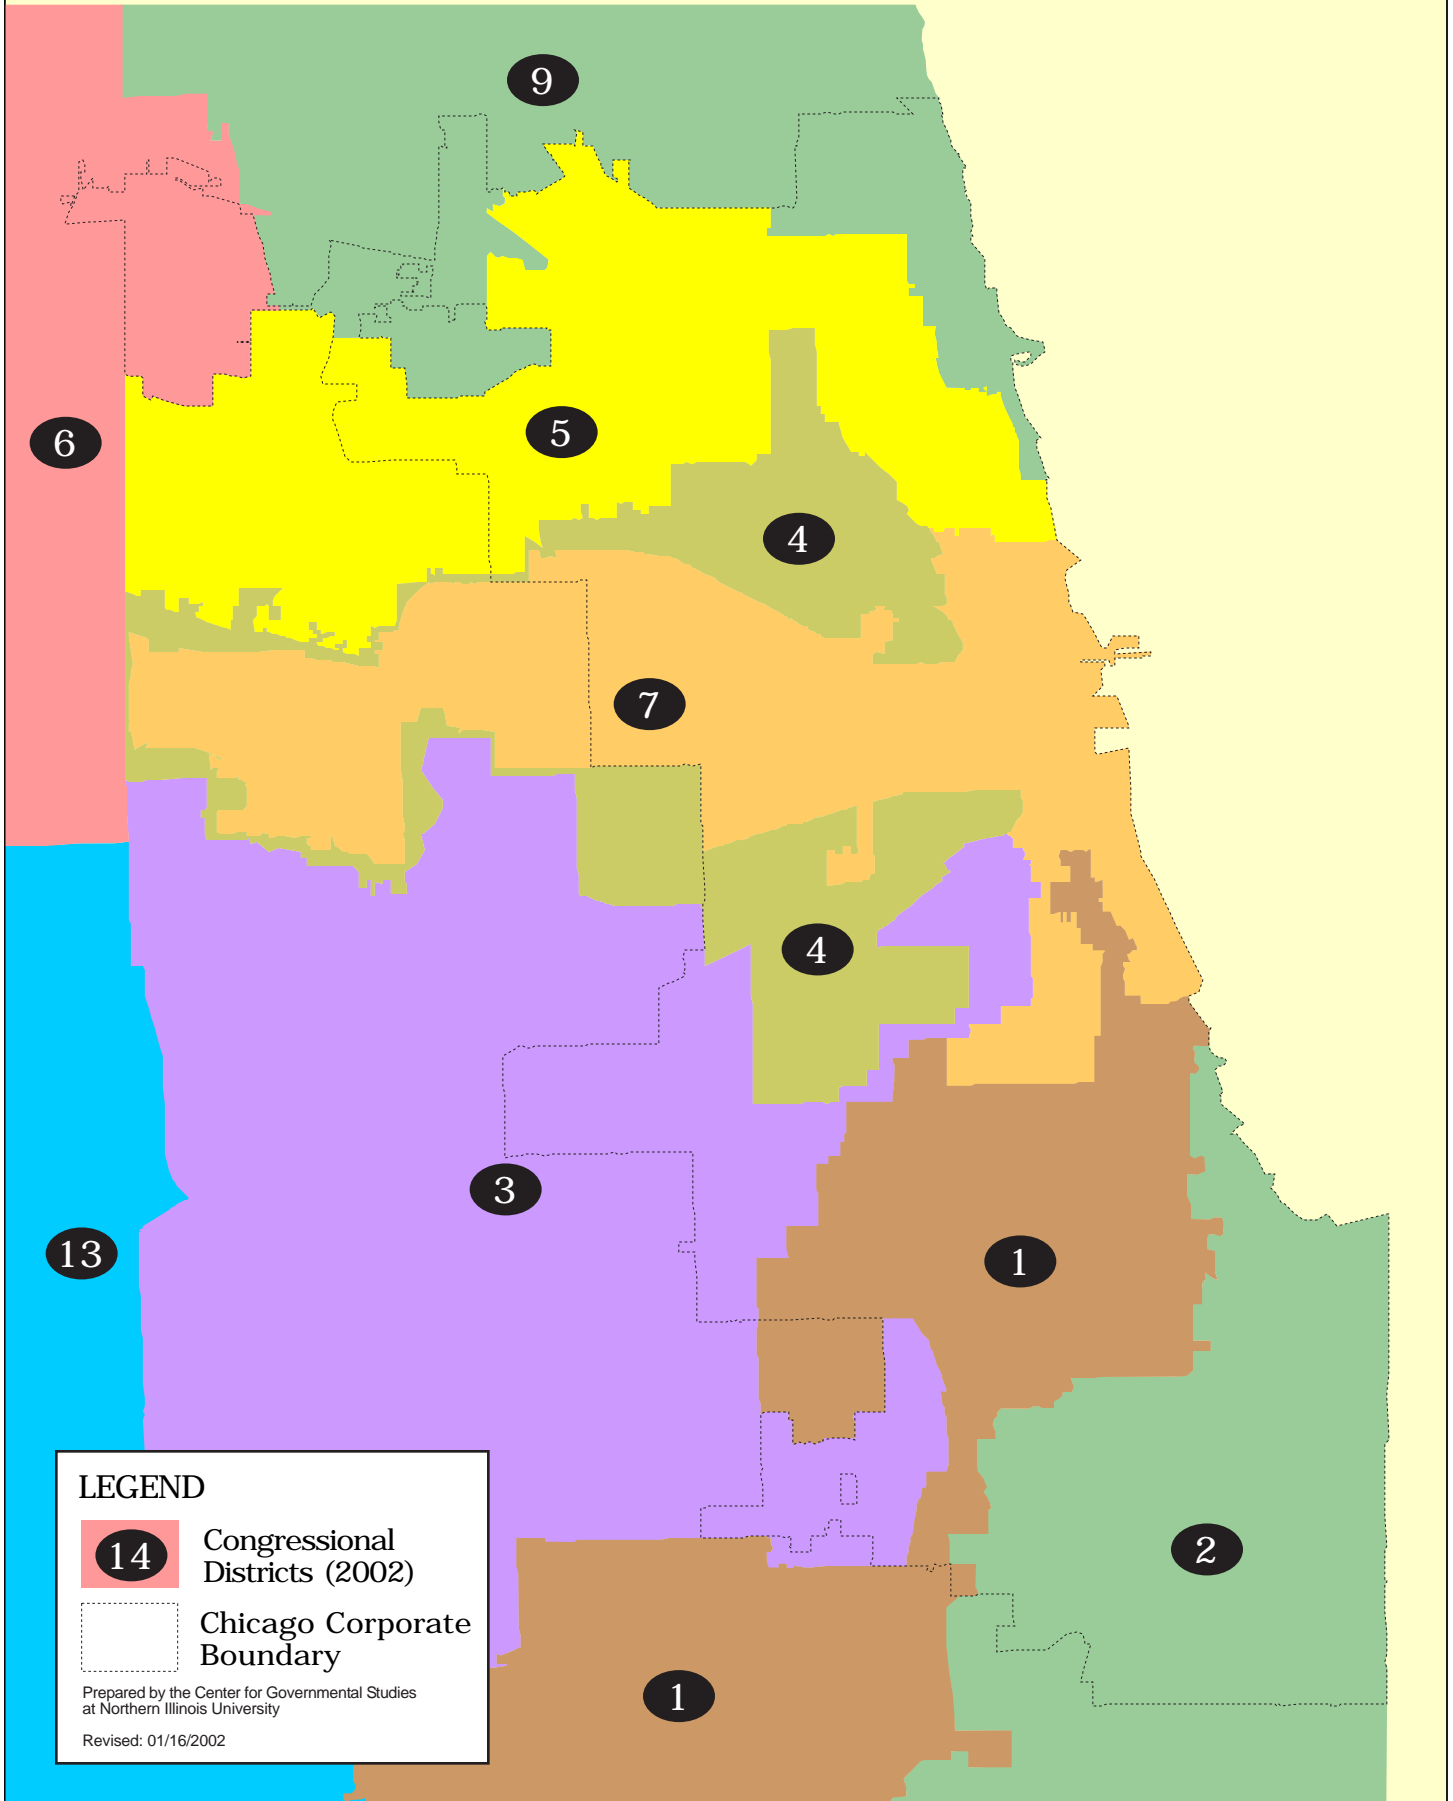

CHICAGO AREA CONGRESSIONAL DISTRICTS

LEGEND

14 Congressional Districts (2002)

Chicago Corporate Boundary

Prepared by the Center for Governmental Studies
at Northern Illinois University

Revised: 01/16/2002