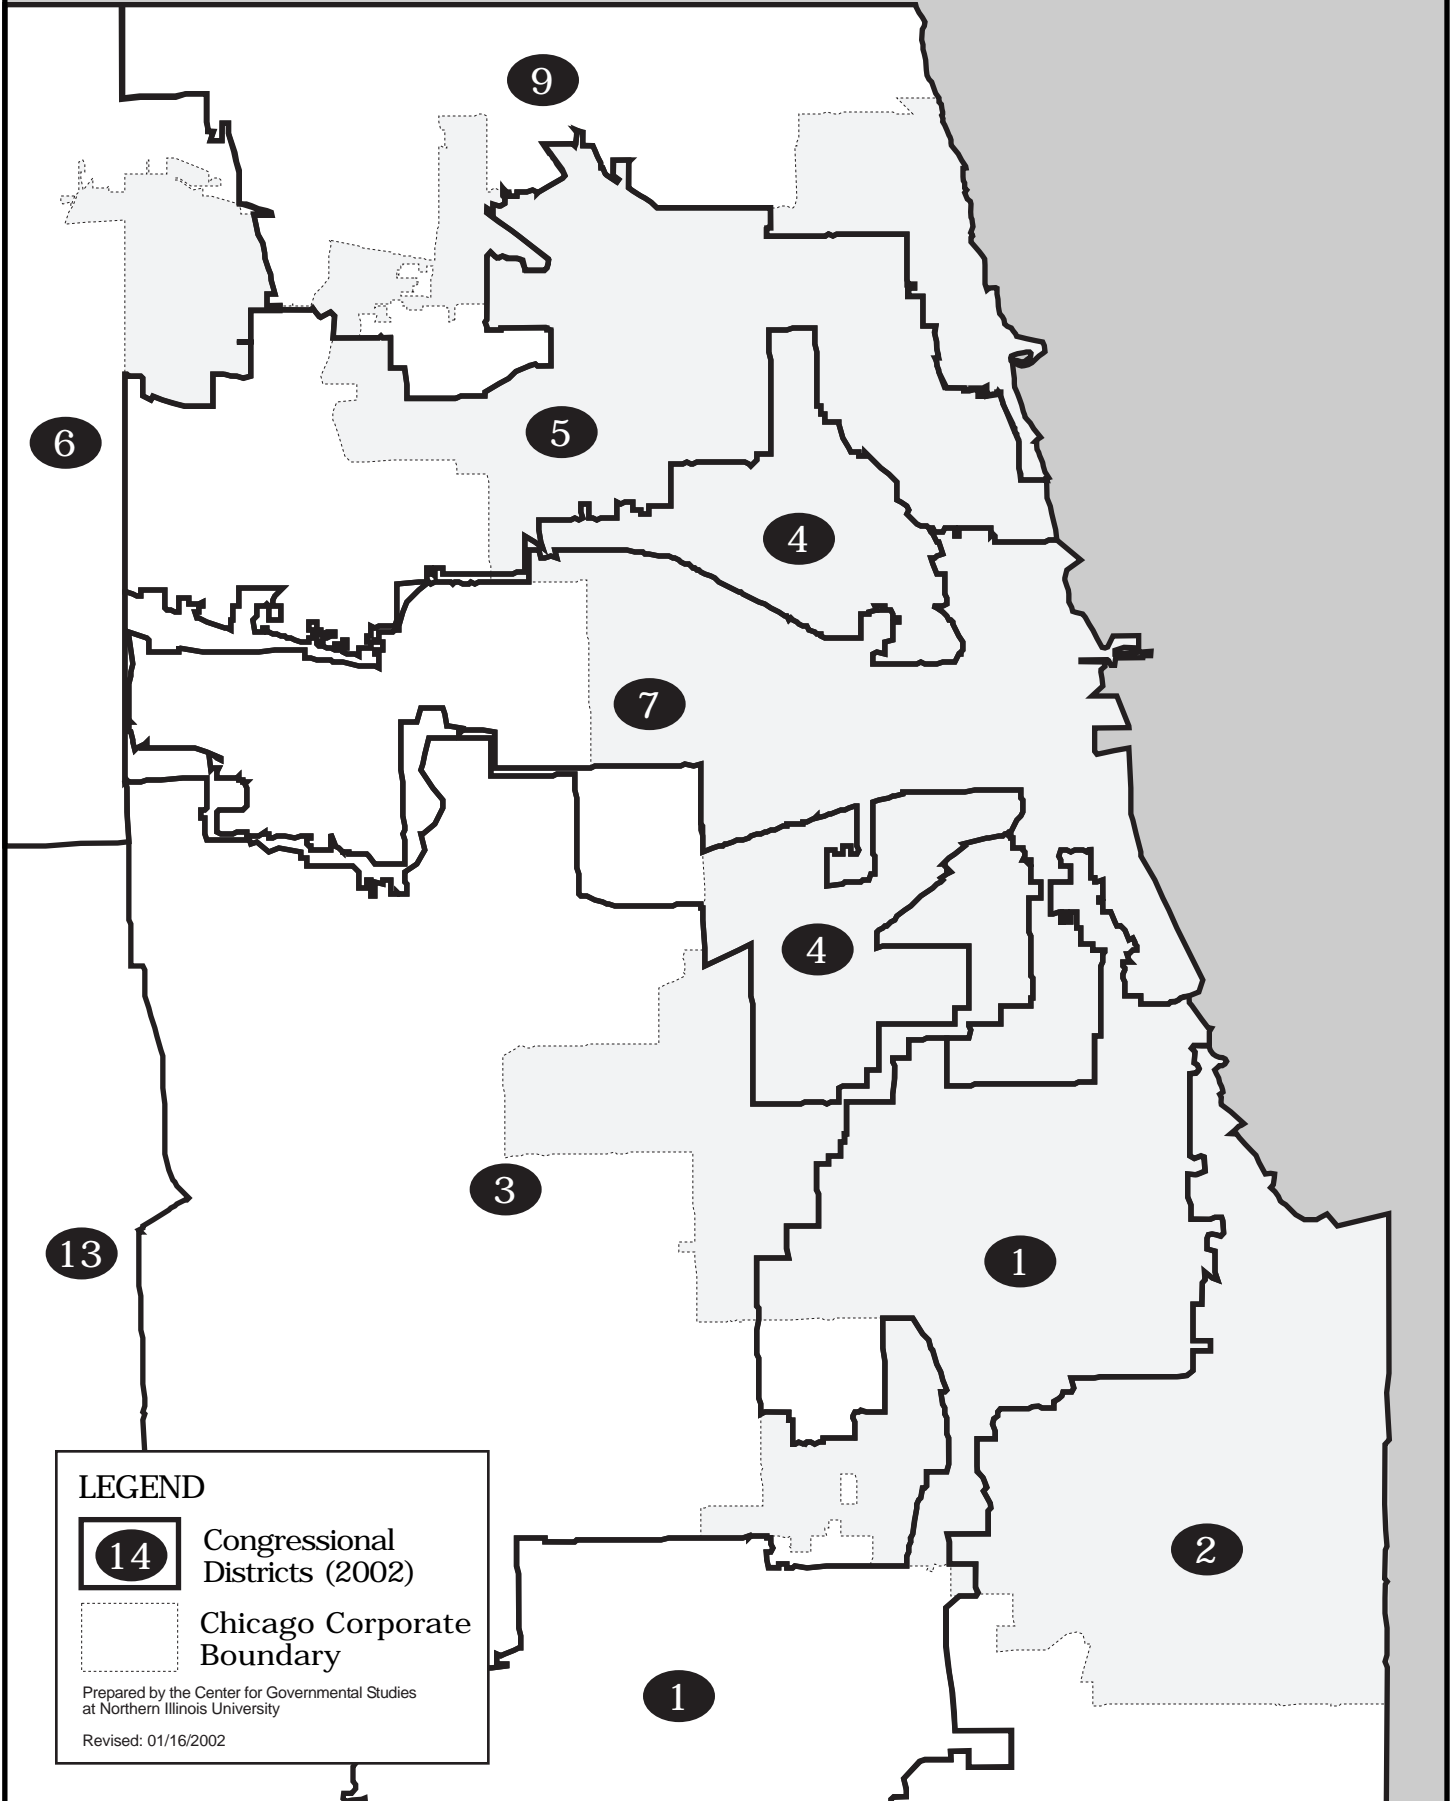

# CHICAGO AREA CONGRESSIONAL DISTRICTS

## LEGEND

**14** Congressional Districts (2002)

Chicago Corporate Boundary

Prepared by the Center for Governmental Studies  
at Northern Illinois University

Revised: 01/16/2002