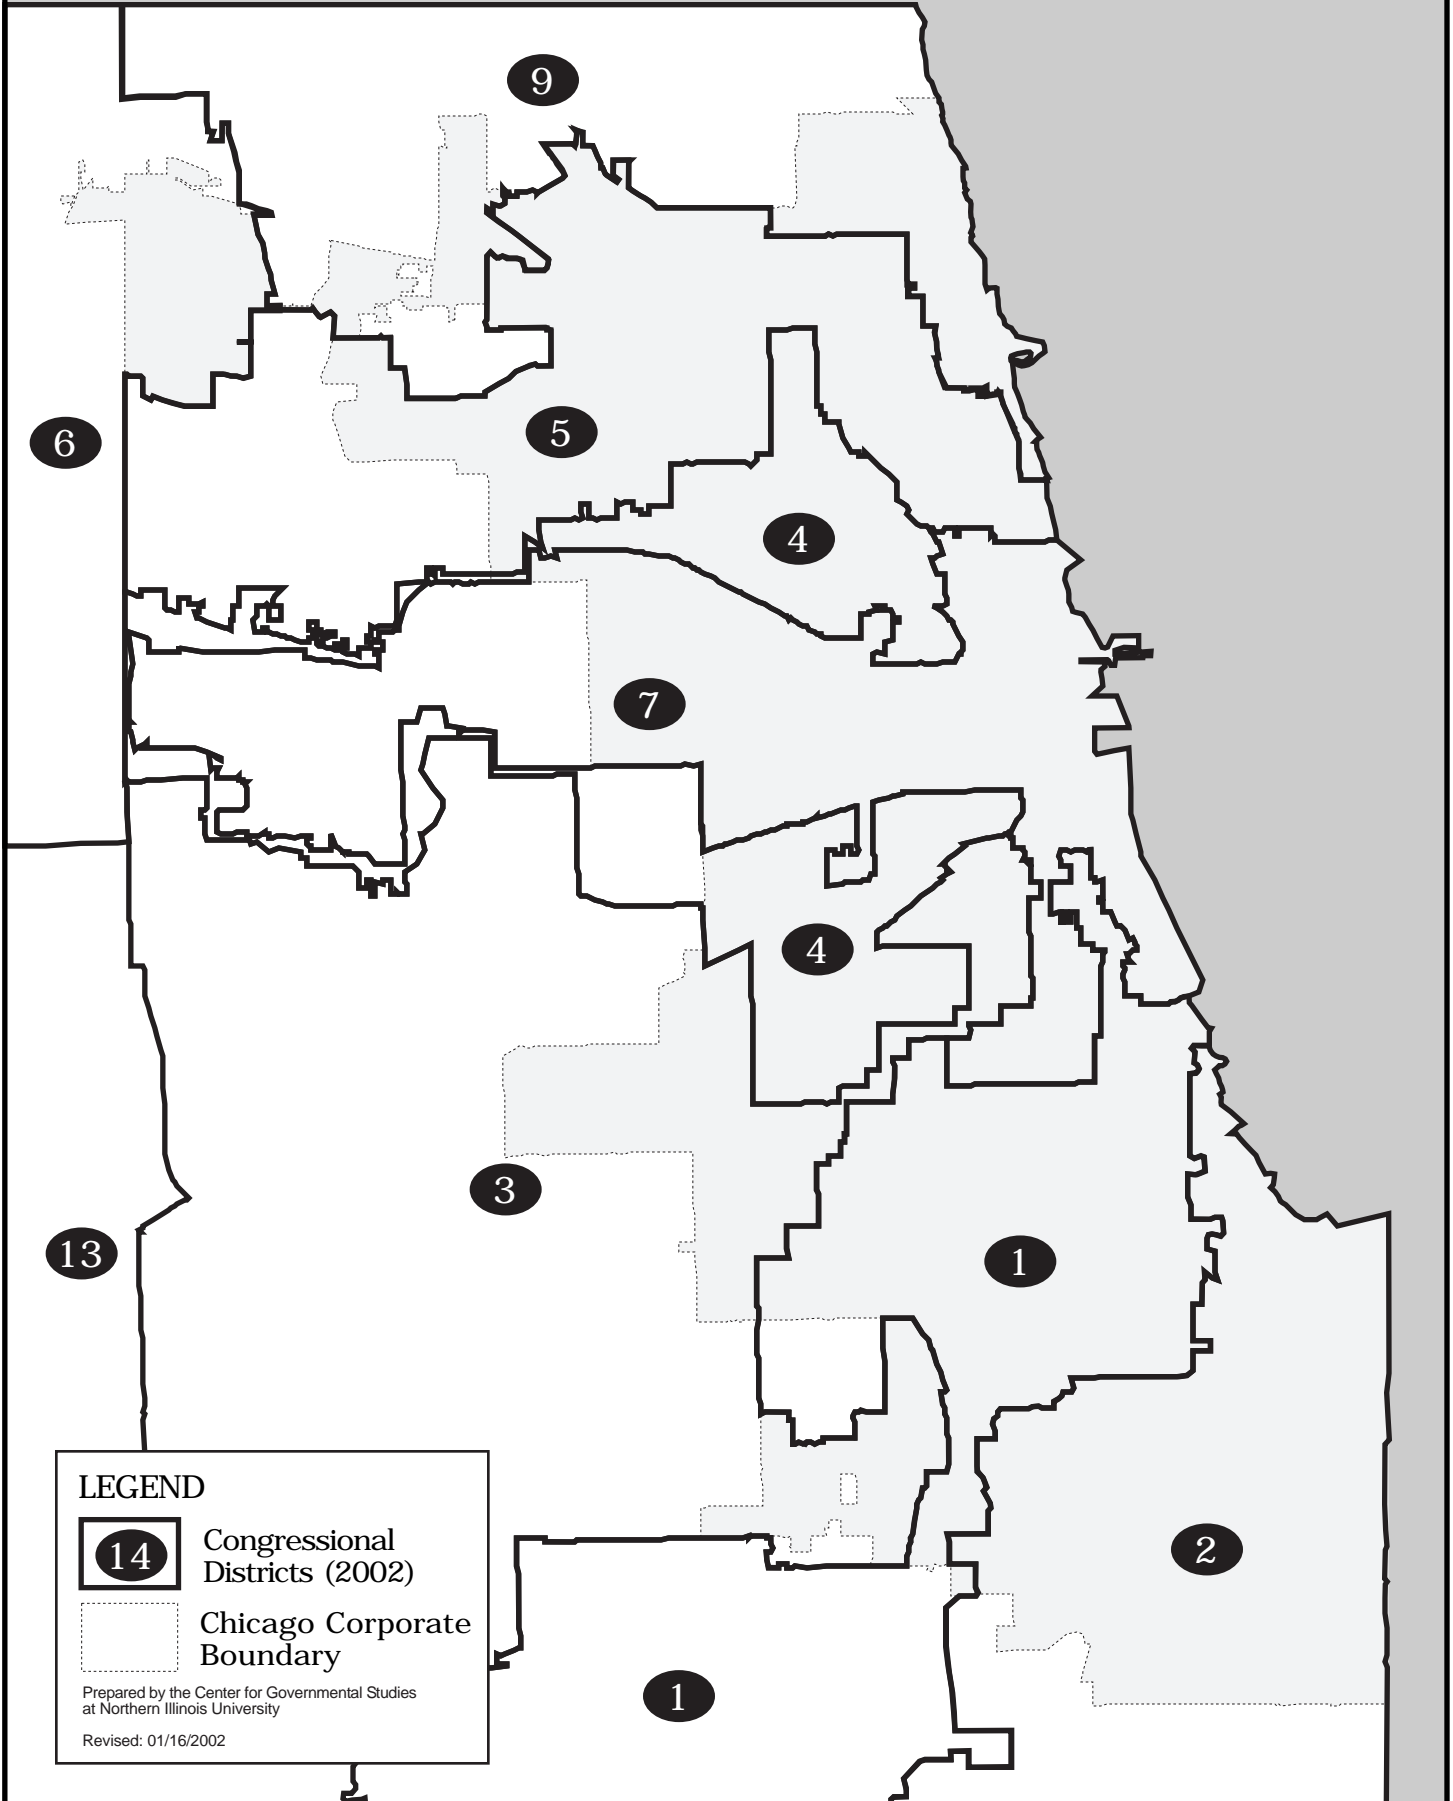

CHICAGO AREA CONGRESSIONAL DISTRICTS

LEGEND

14 Congressional Districts (2002)

Chicago Corporate Boundary

Prepared by the Center for Governmental Studies
at Northern Illinois University

Revised: 01/16/2002