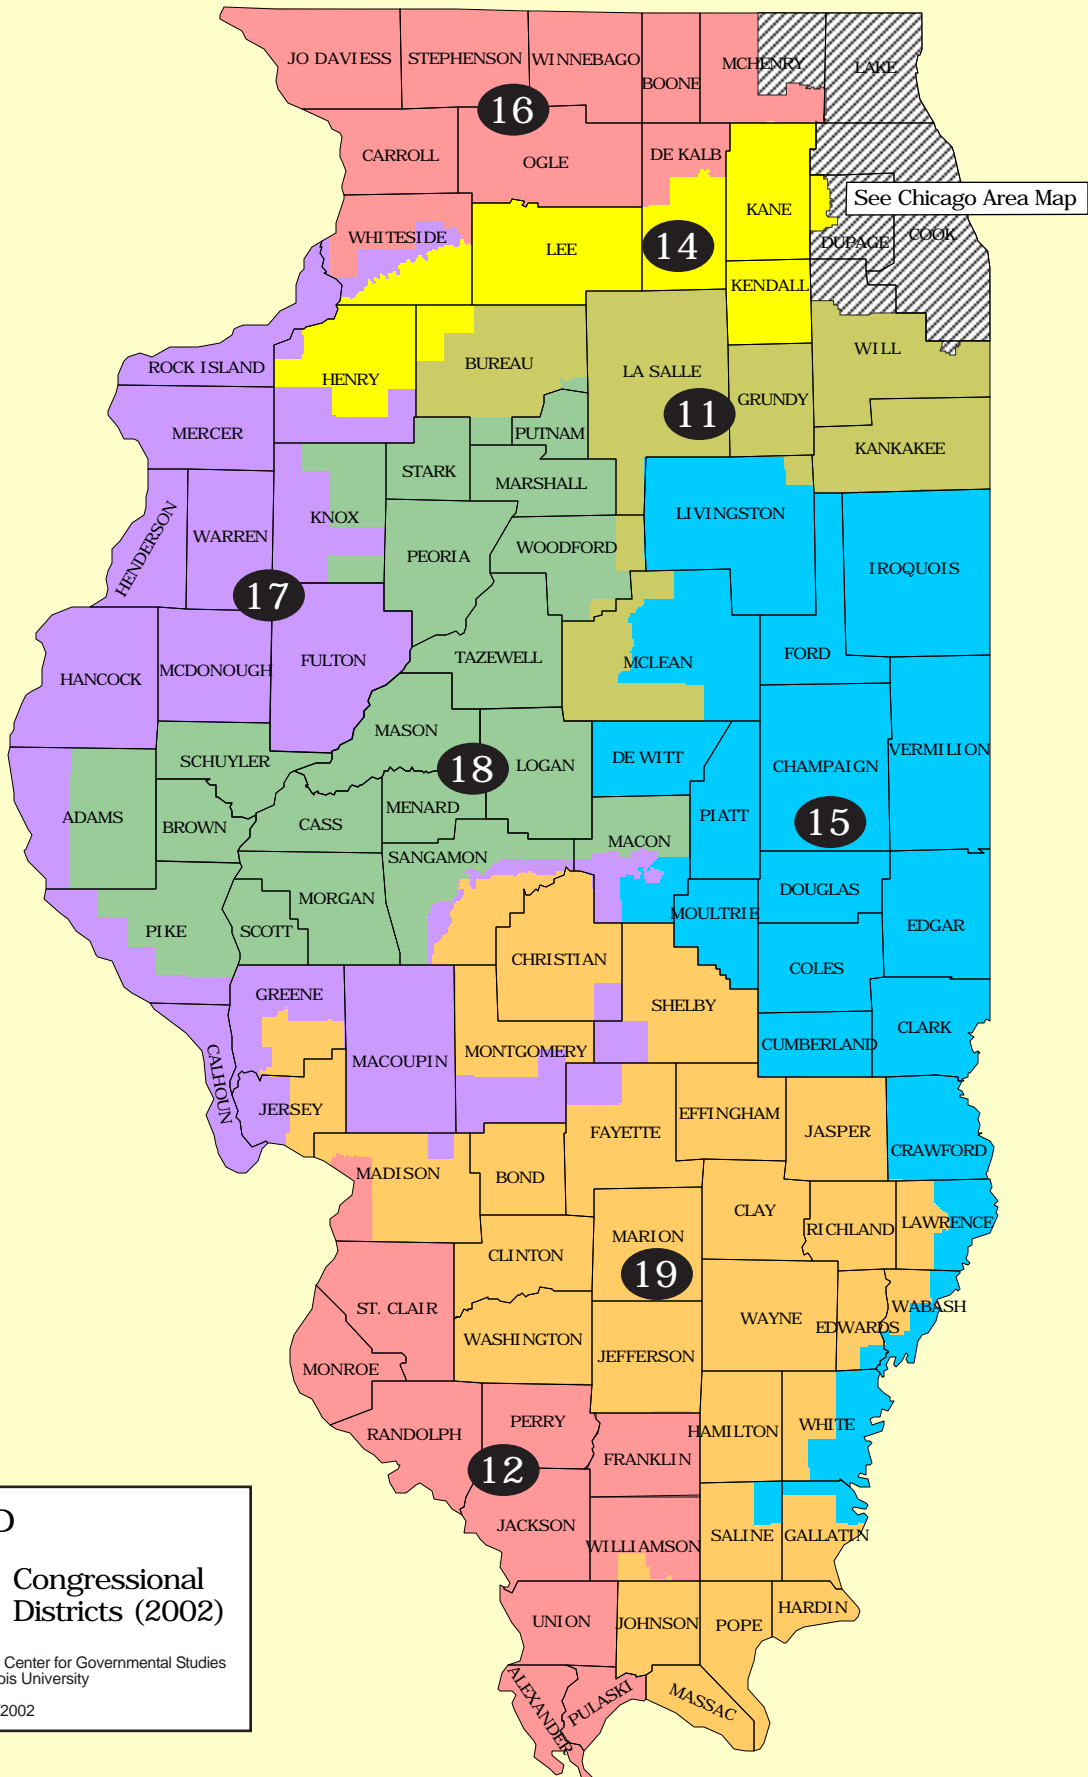

ILLINOIS CONGRESSIONAL DISTRICTS

LEGEND

15 Congressional Districts (2002)

Prepared by the Center for Governmental Studies at Northern Illinois University

Revised: 01/16/2002