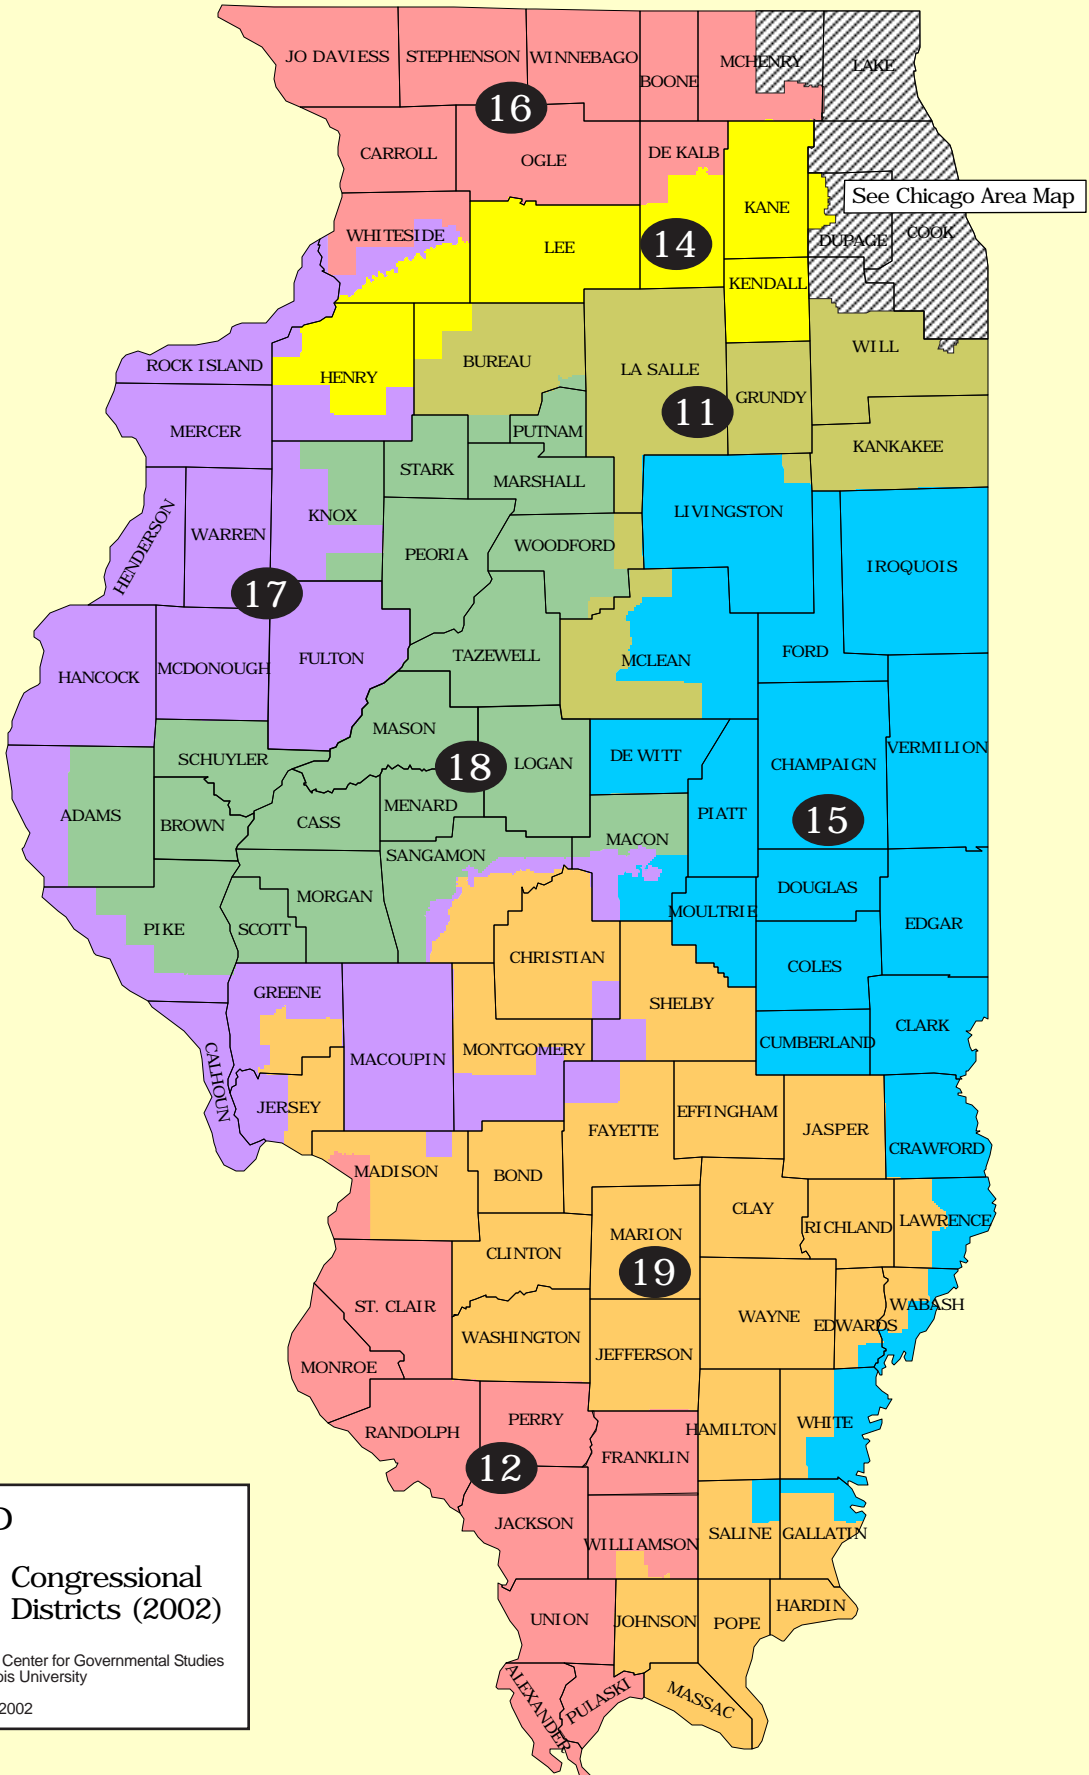

ILLINOIS CONGRESSIONAL DISTRICTS

LEGEND

15 Congressional Districts (2002)

Prepared by the Center for Governmental Studies at Northern Illinois University

Revised: 01/16/2002