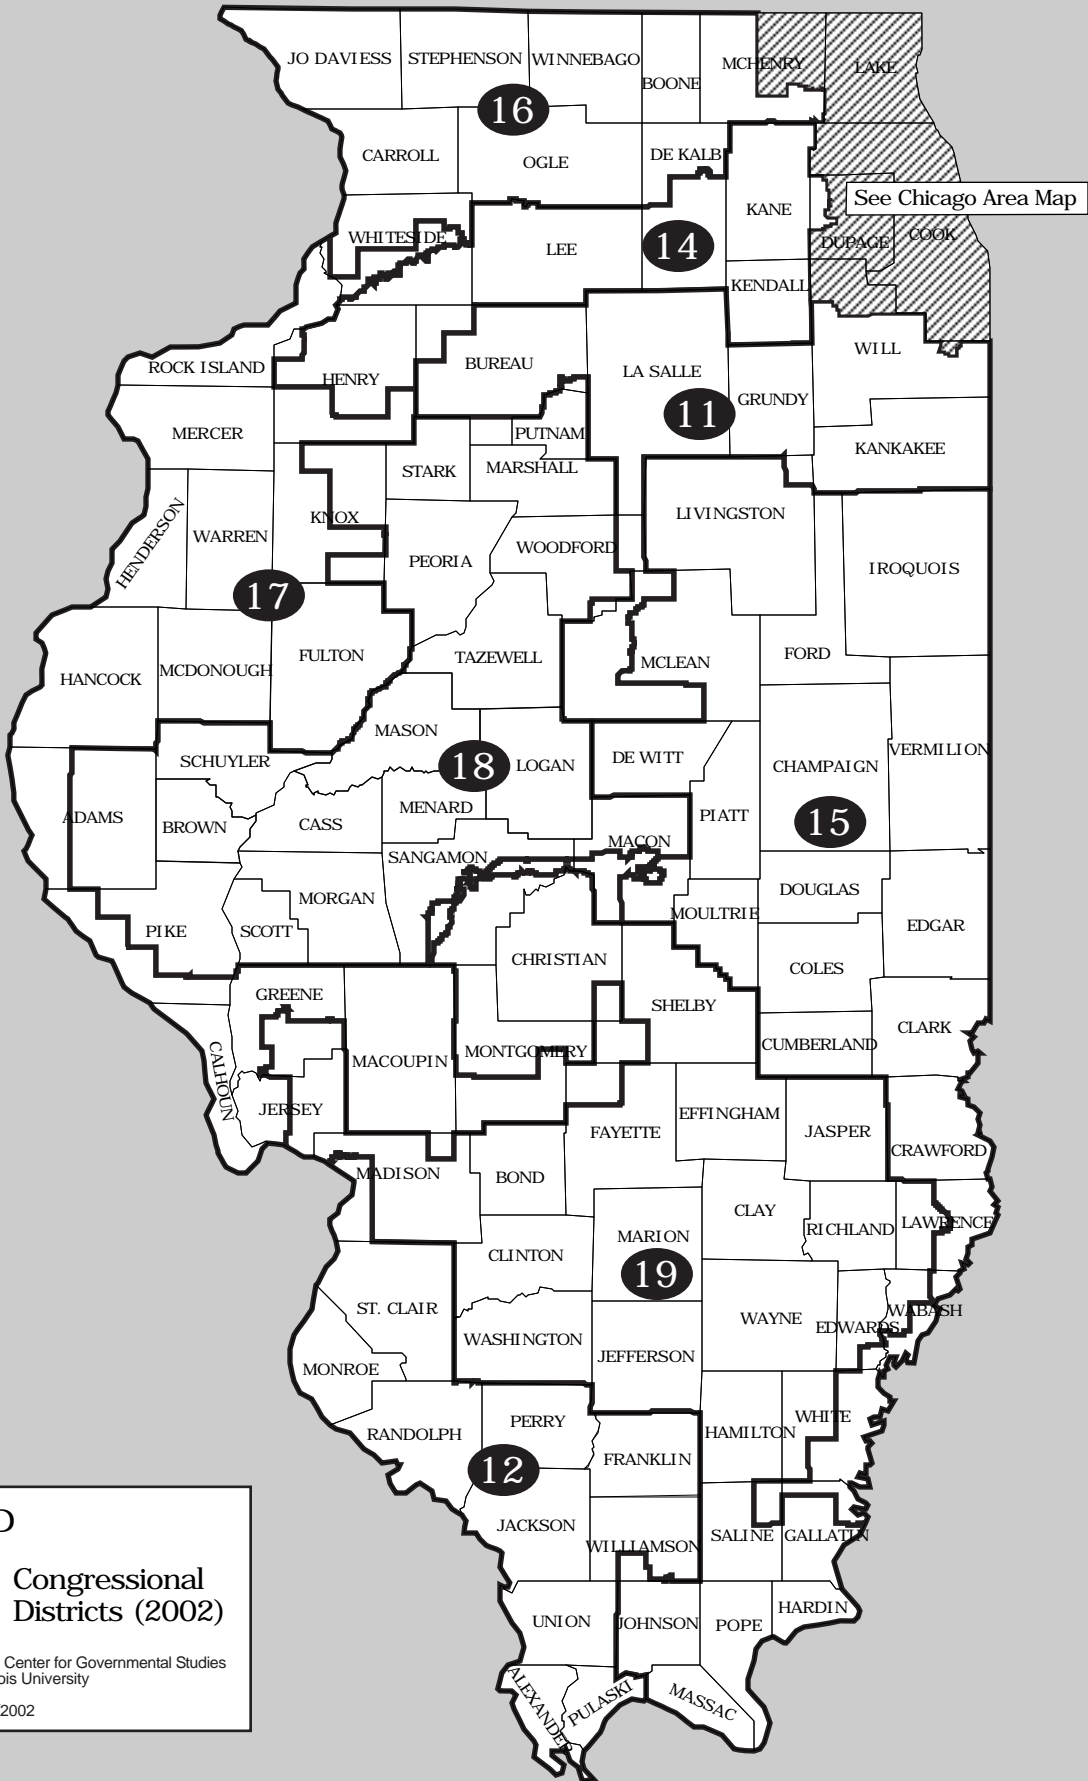

ILLINOIS CONGRESSIONAL DISTRICTS

LEGEND

15 Congressional Districts (2002)

Prepared by the Center for Governmental Studies
at Northern Illinois University

Revised: 01/16/2002