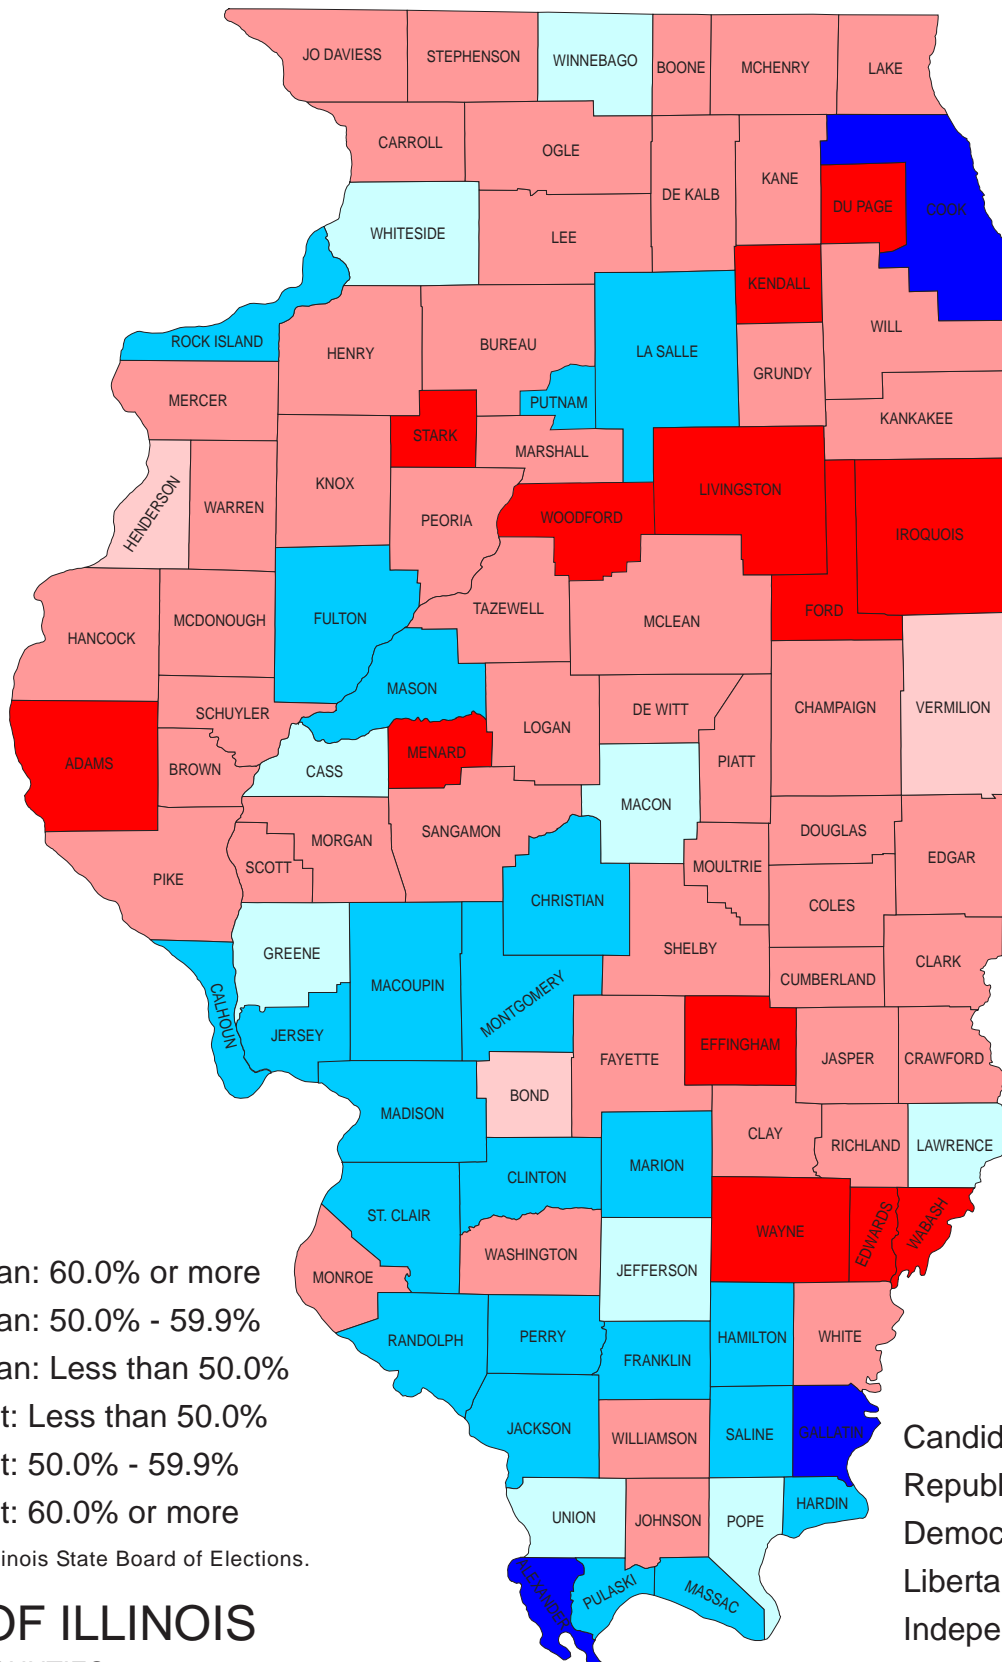

# Illinois Gubernatorial Popular Vote by County, 2002

DATA SOURCE: Illinois State Board of Elections.

## STATE OF ILLINOIS

COUNTIES