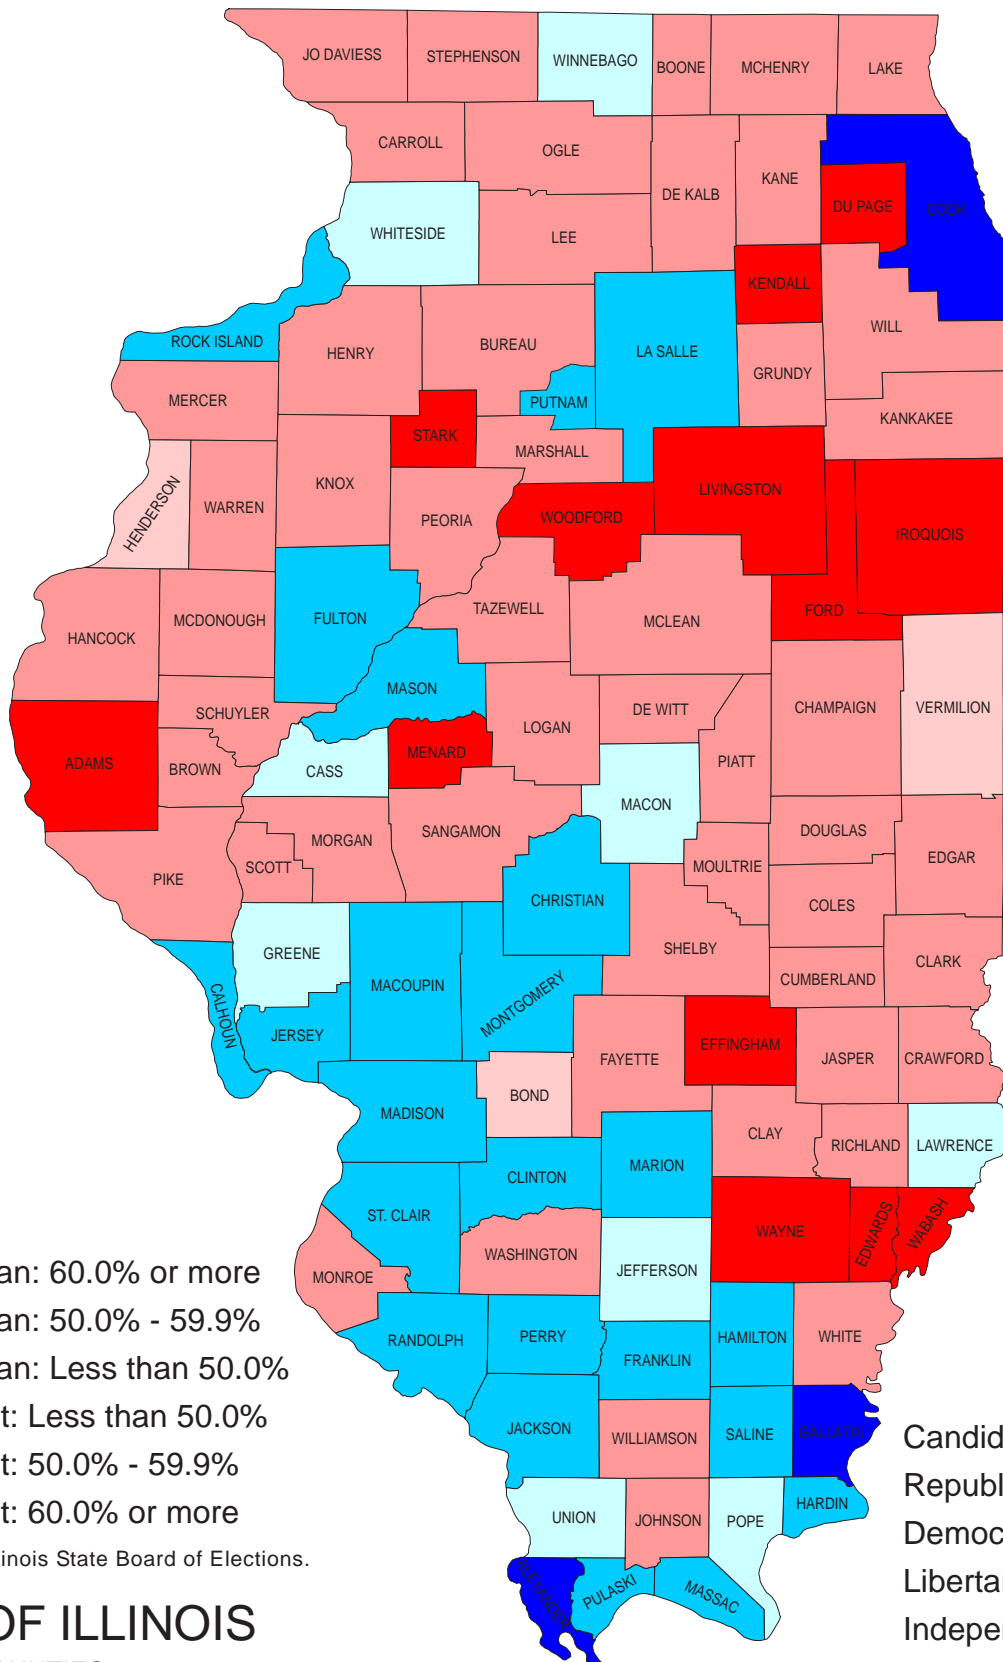

Illinois Gubernatorial Popular Vote by County, 2002

DATA SOURCE: Illinois State Board of Elections.

STATE OF ILLINOIS

COUNTIES