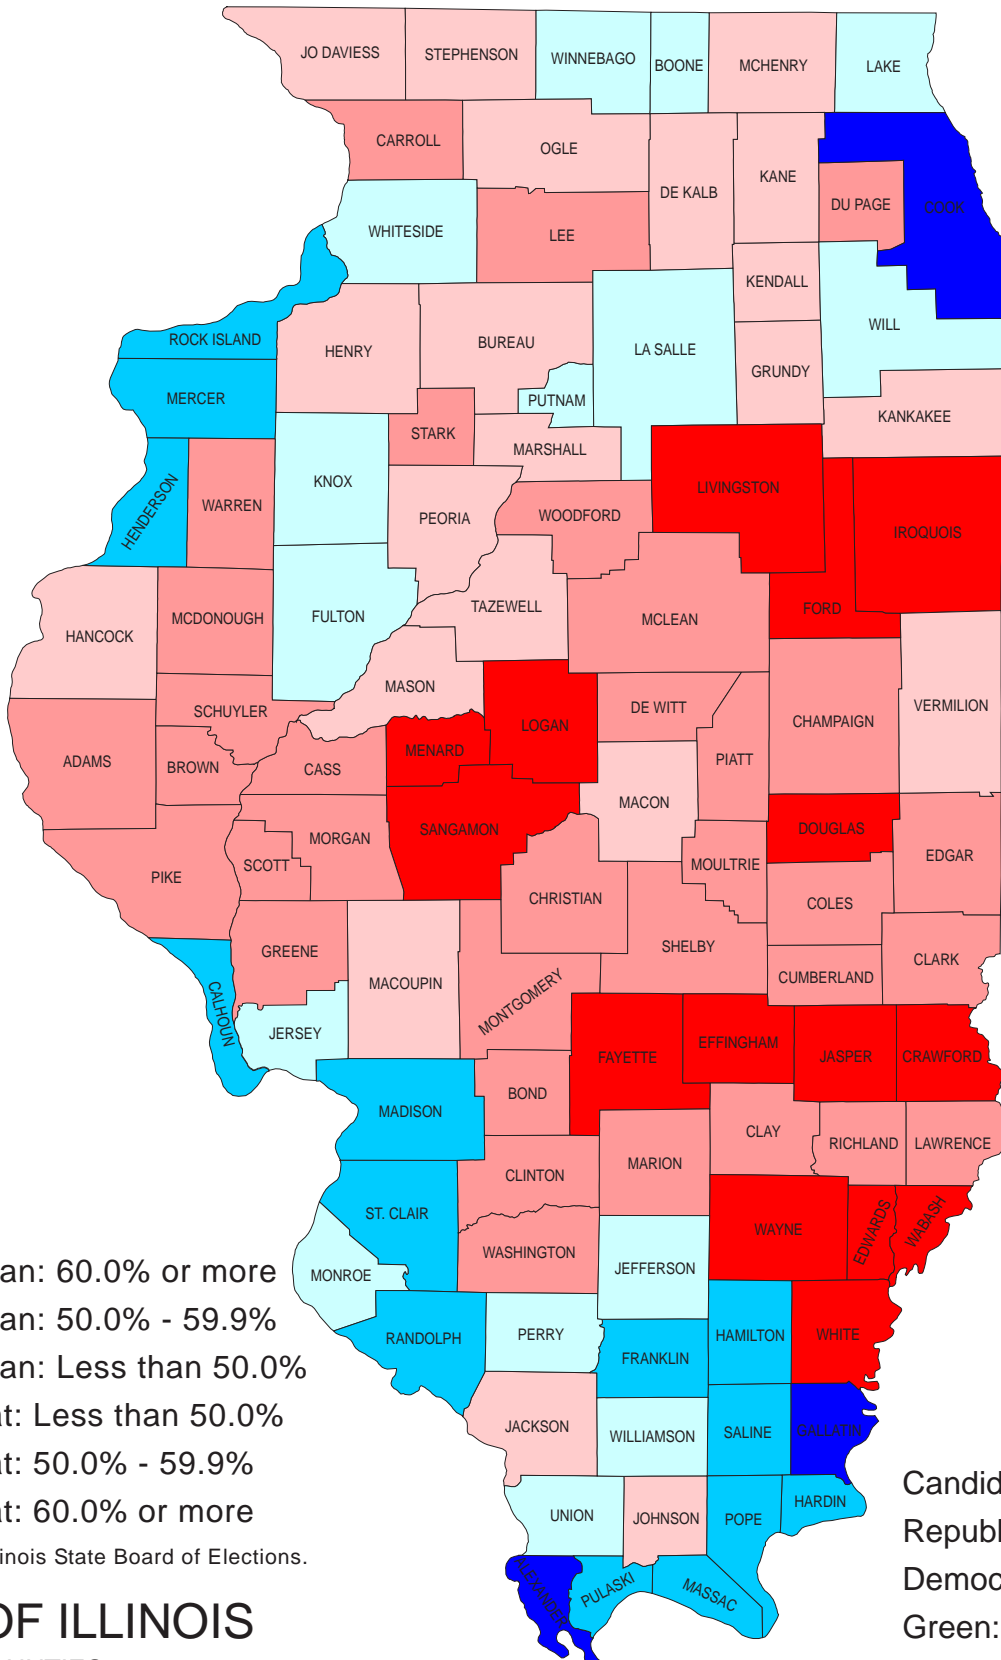

Illinois Gubernatorial Popular Vote by County, 2006

- Republican: 60.0% or more
- Republican: 50.0% - 59.9%
- Republican: Less than 50.0%
- Democrat: Less than 50.0%
- Democrat: 50.0% - 59.9%
- Democrat: 60.0% or more

DATA SOURCE: Illinois State Board of Elections.

STATE OF ILLINOIS

COUNTIES

Candidates
 Republican: Topinka
 Democrat: Blagojevich
 Green: Whitney