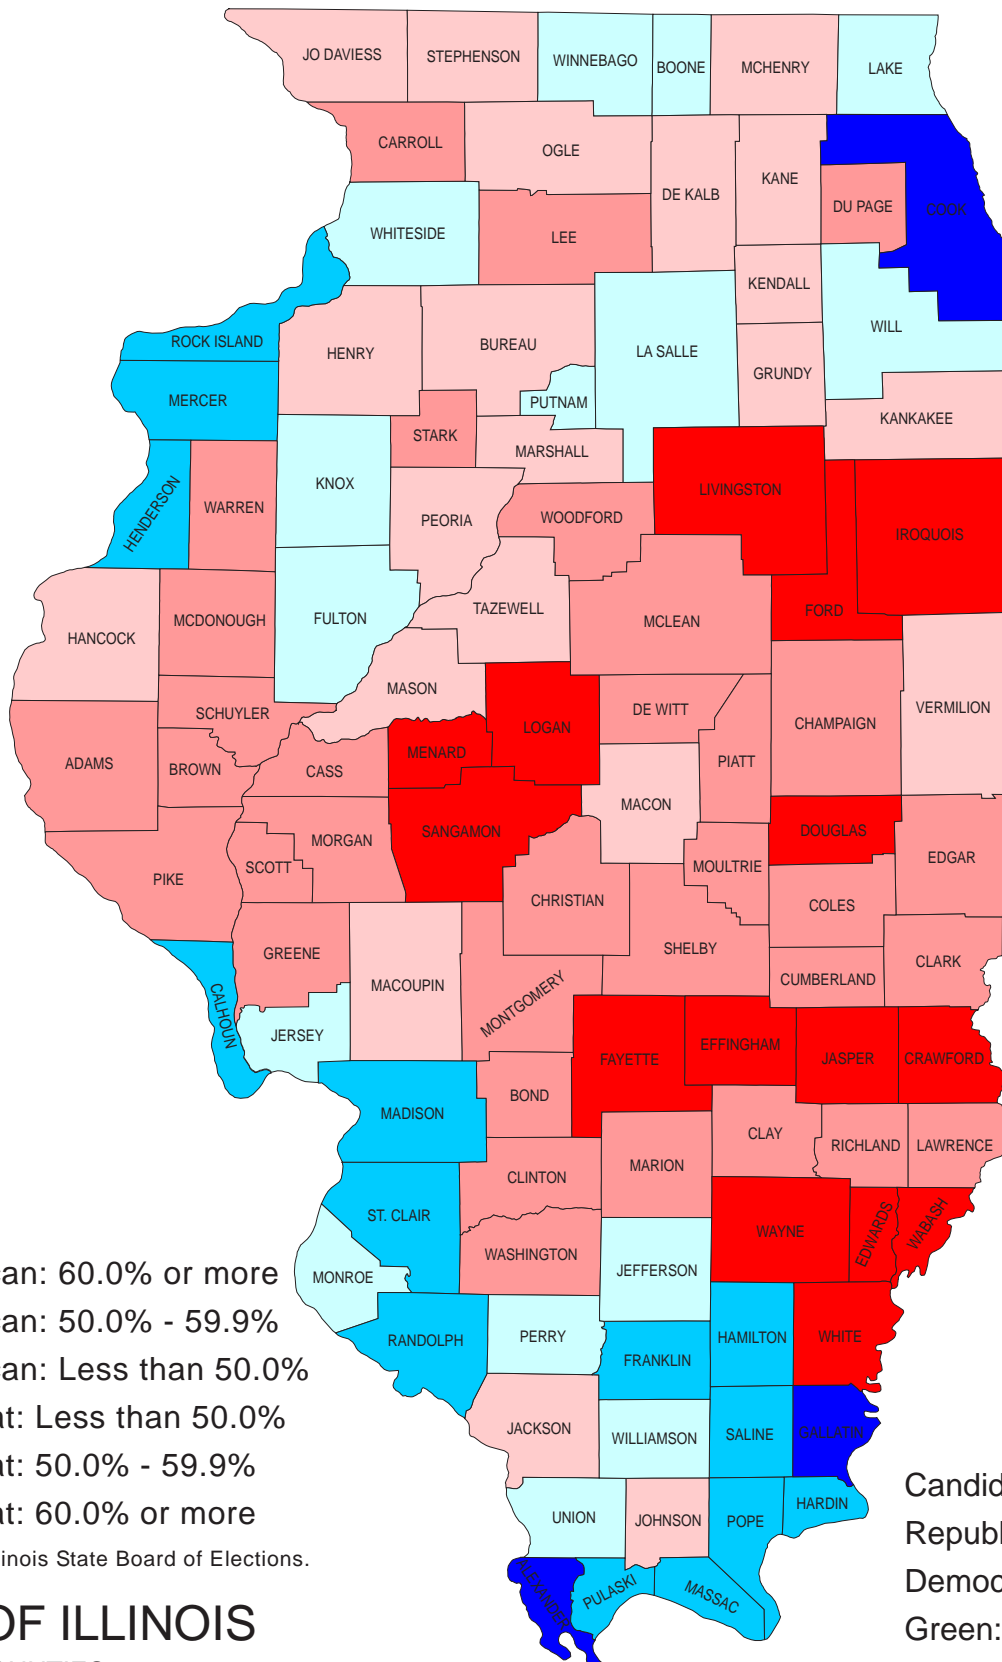

Illinois Gubernatorial Popular Vote by County, 2006

- Republican: 60.0% or more
- Republican: 50.0% - 59.9%
- Republican: Less than 50.0%
- Democrat: Less than 50.0%
- Democrat: 50.0% - 59.9%
- Democrat: 60.0% or more

DATA SOURCE: Illinois State Board of Elections.

Candidates
 Republican: Topinka
 Democrat: Blagojevich
 Green: Whitney