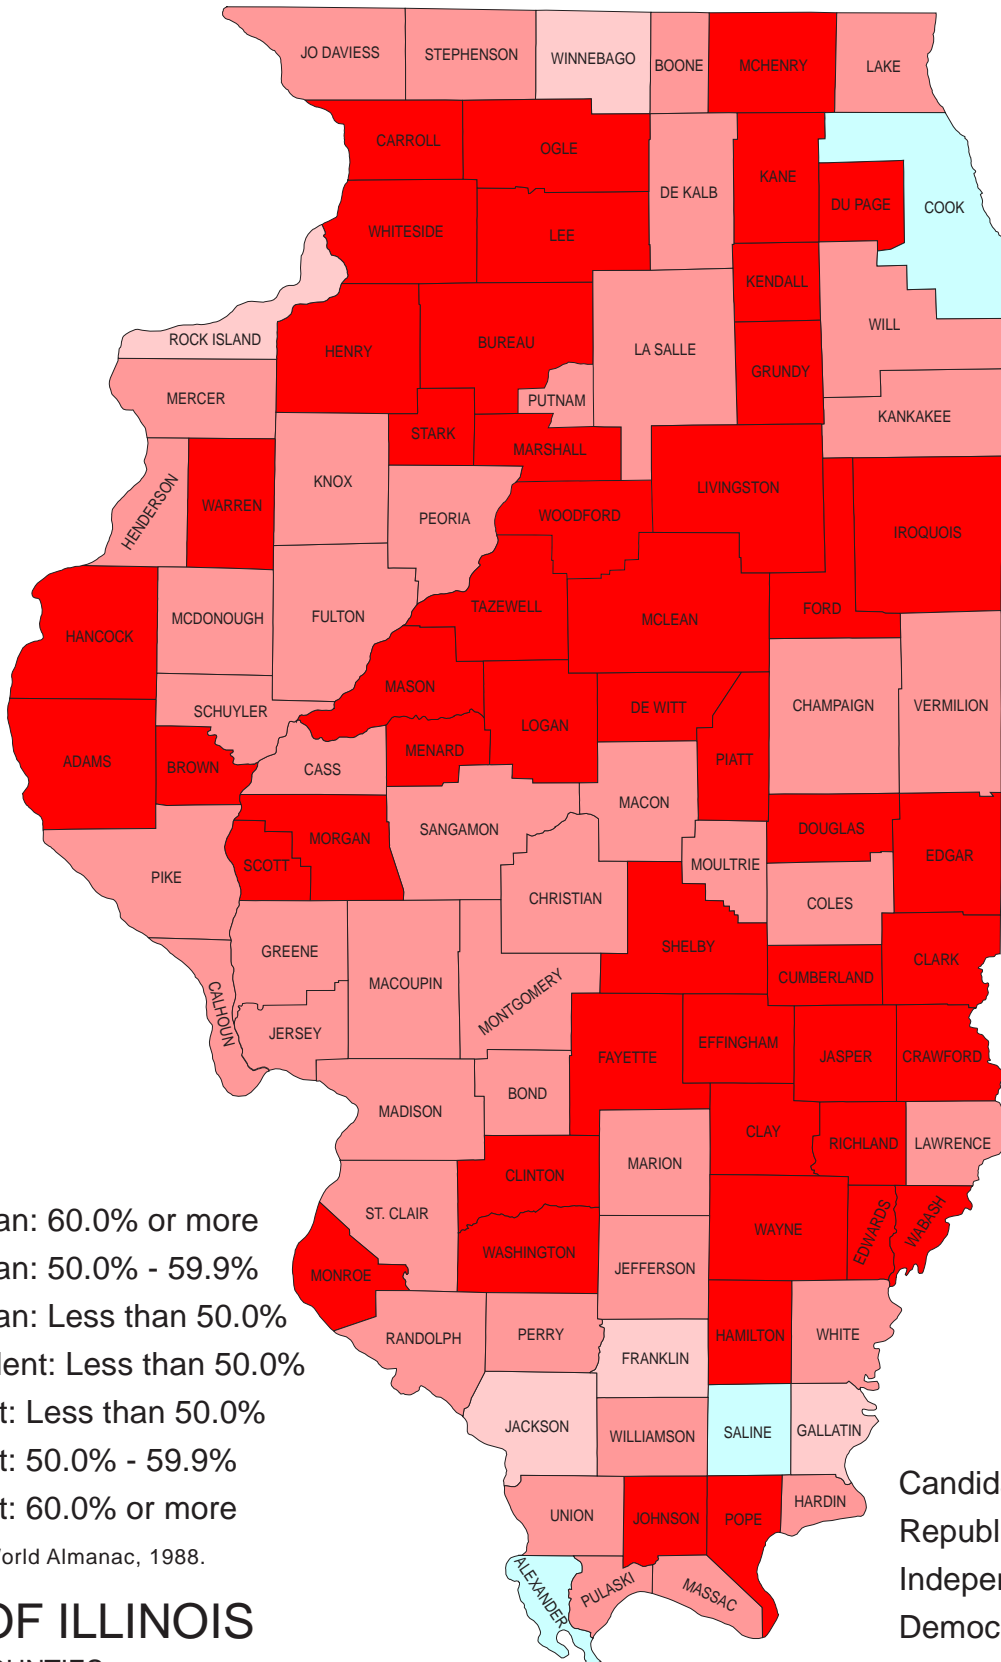

Illinois Presidential Popular Vote by County, 1980

DATA SOURCE: World Almanac, 1988.

STATE OF ILLINOIS

COUNTIES