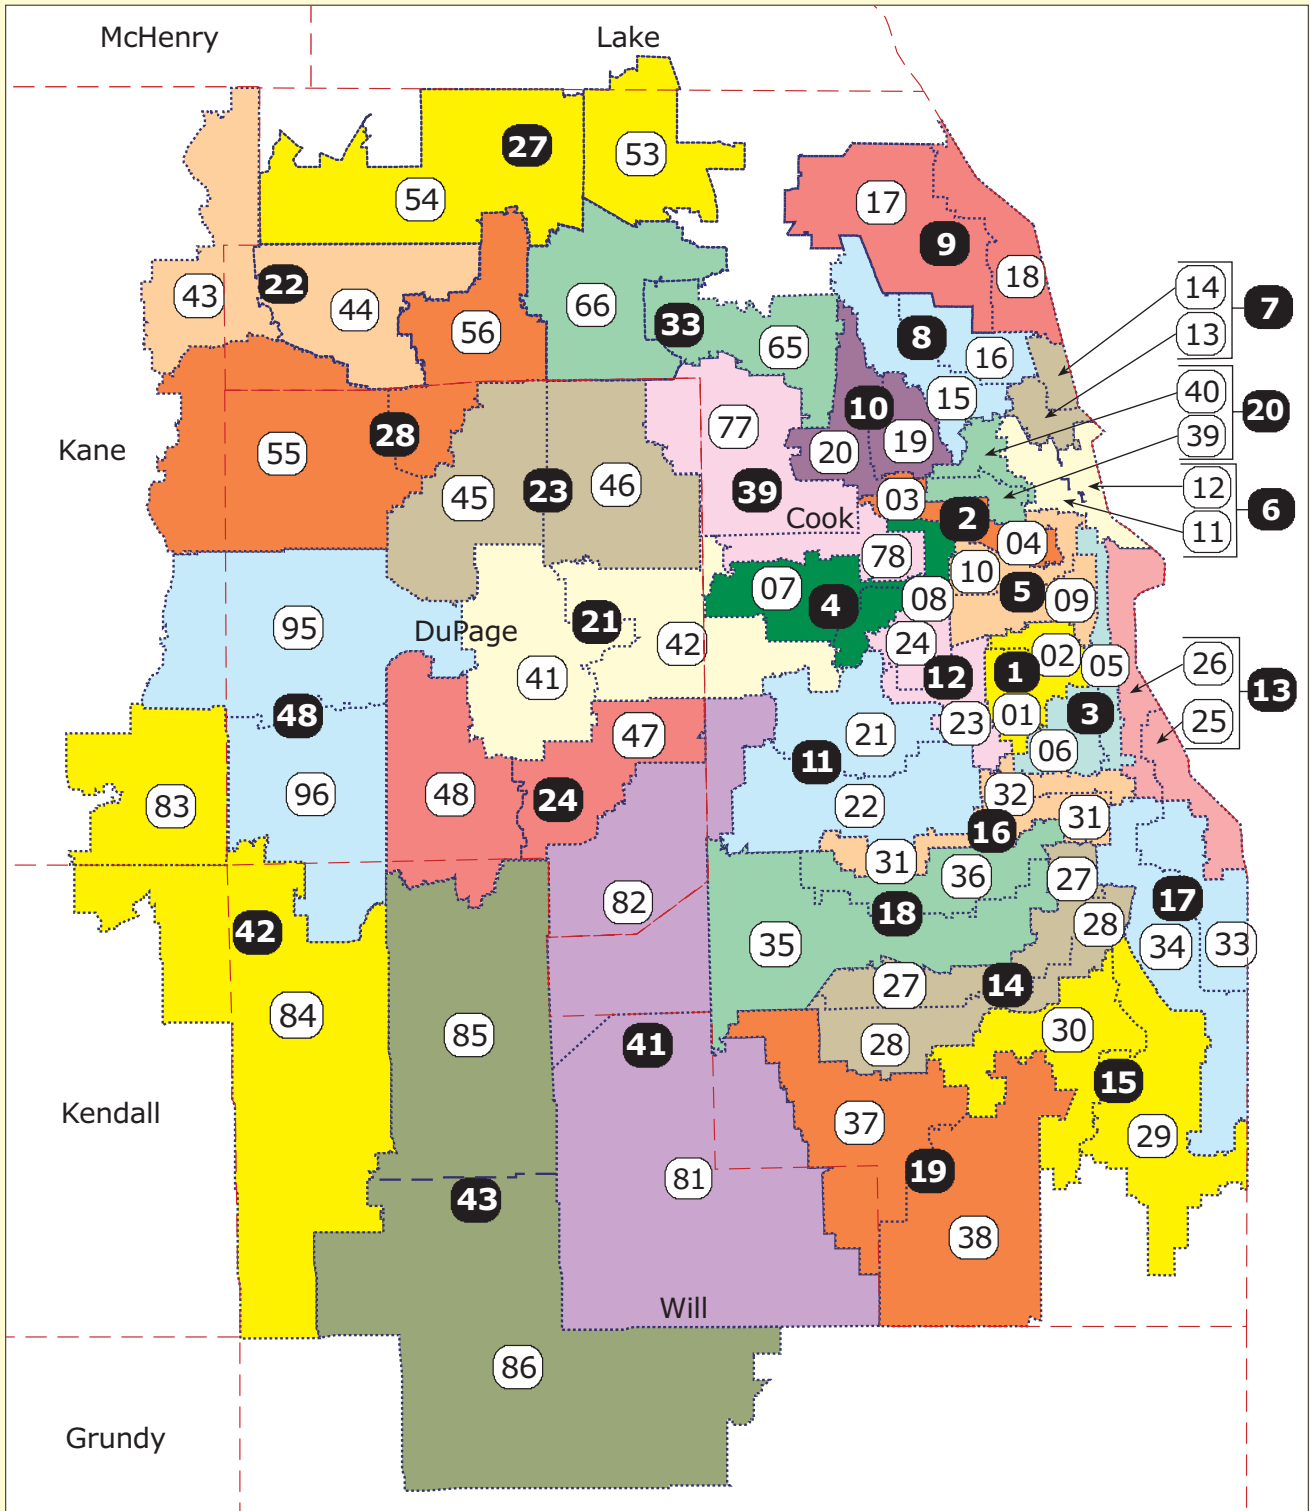

CHICAGO AREA LEGISLATIVE DISTRICTS

LEGEND
69 Representative District
50 Senatorial District