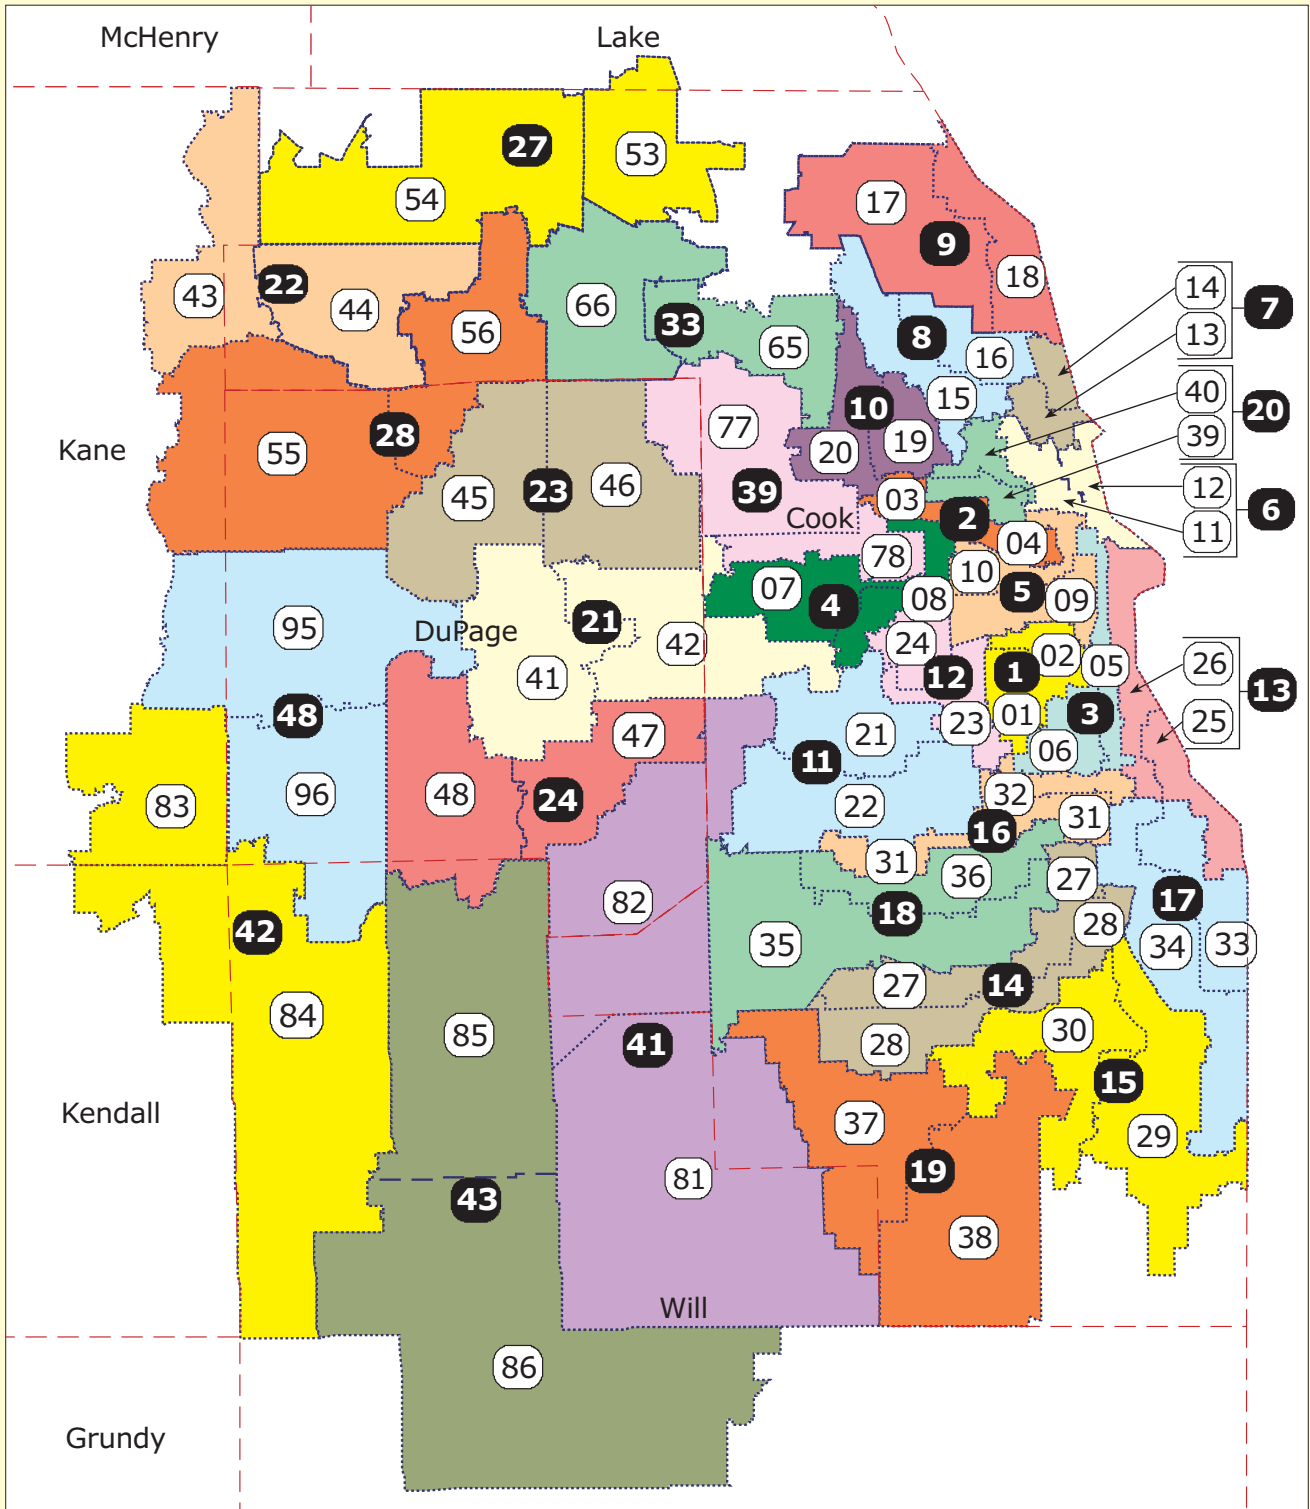

CHICAGO AREA LEGISLATIVE DISTRICTS

LEGEND

- 69 Representative District
- 50 Senatorial District