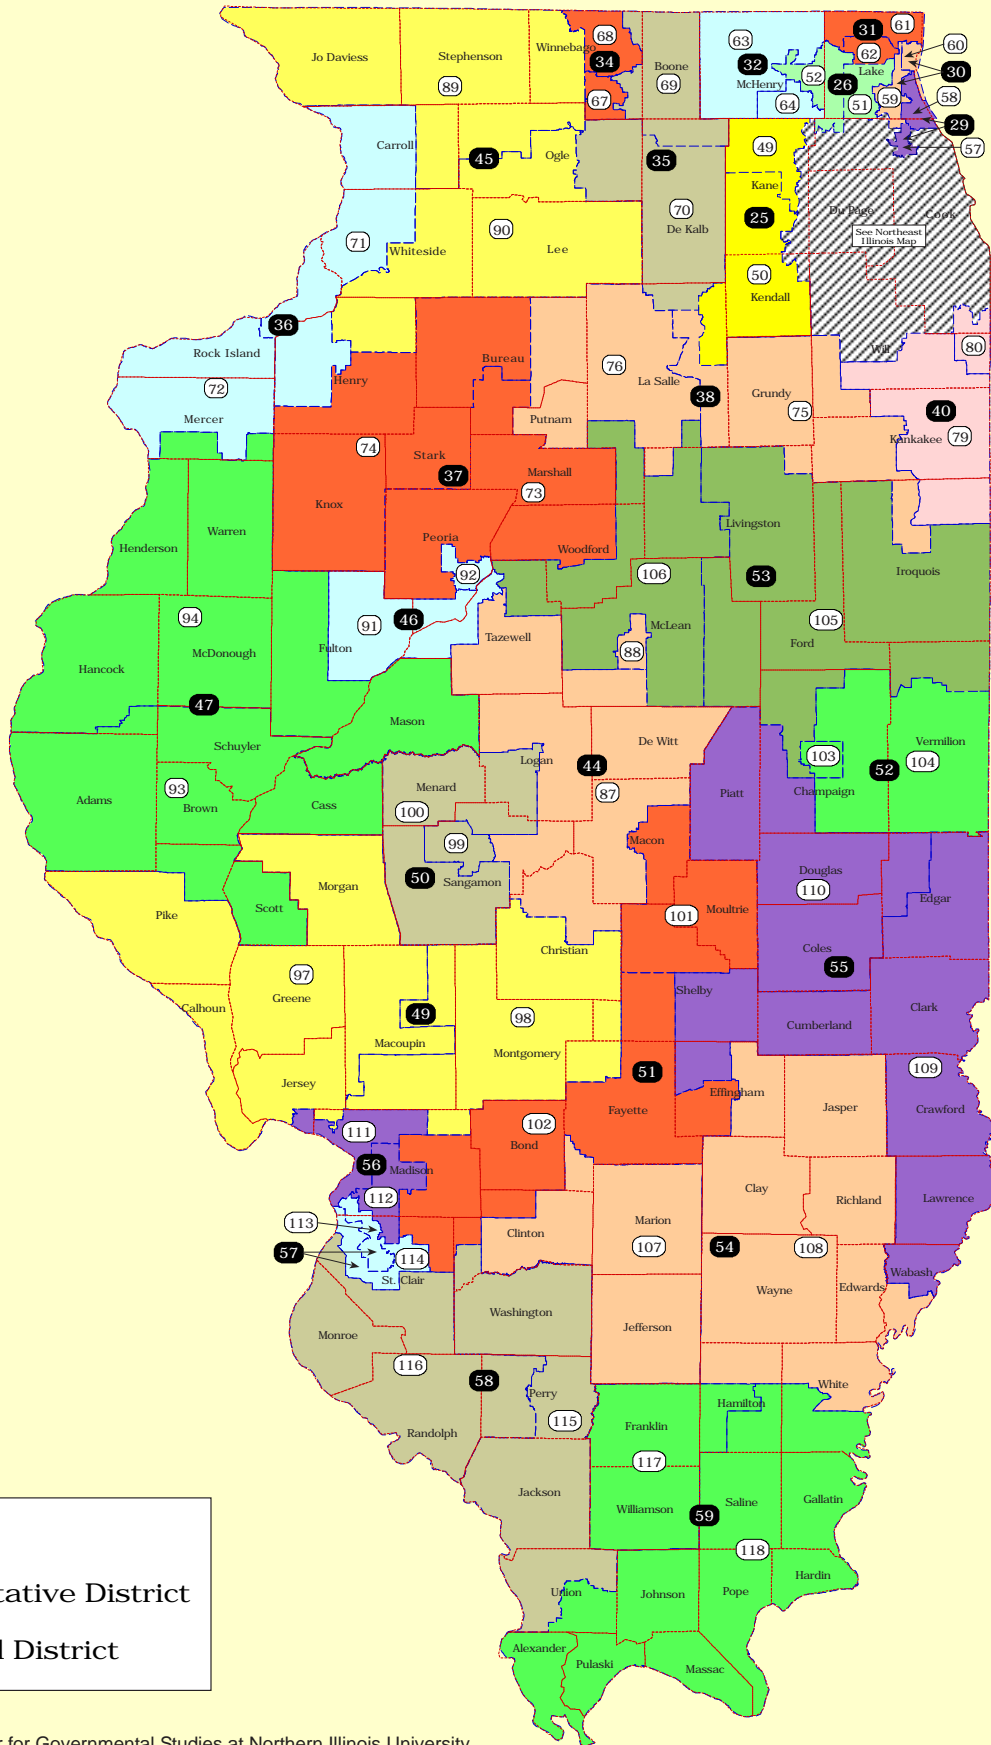

ILLINOIS LEGISLATIVE DISTRICTS

LEGEND

- 69** Representative District
- 50** Senatorial District