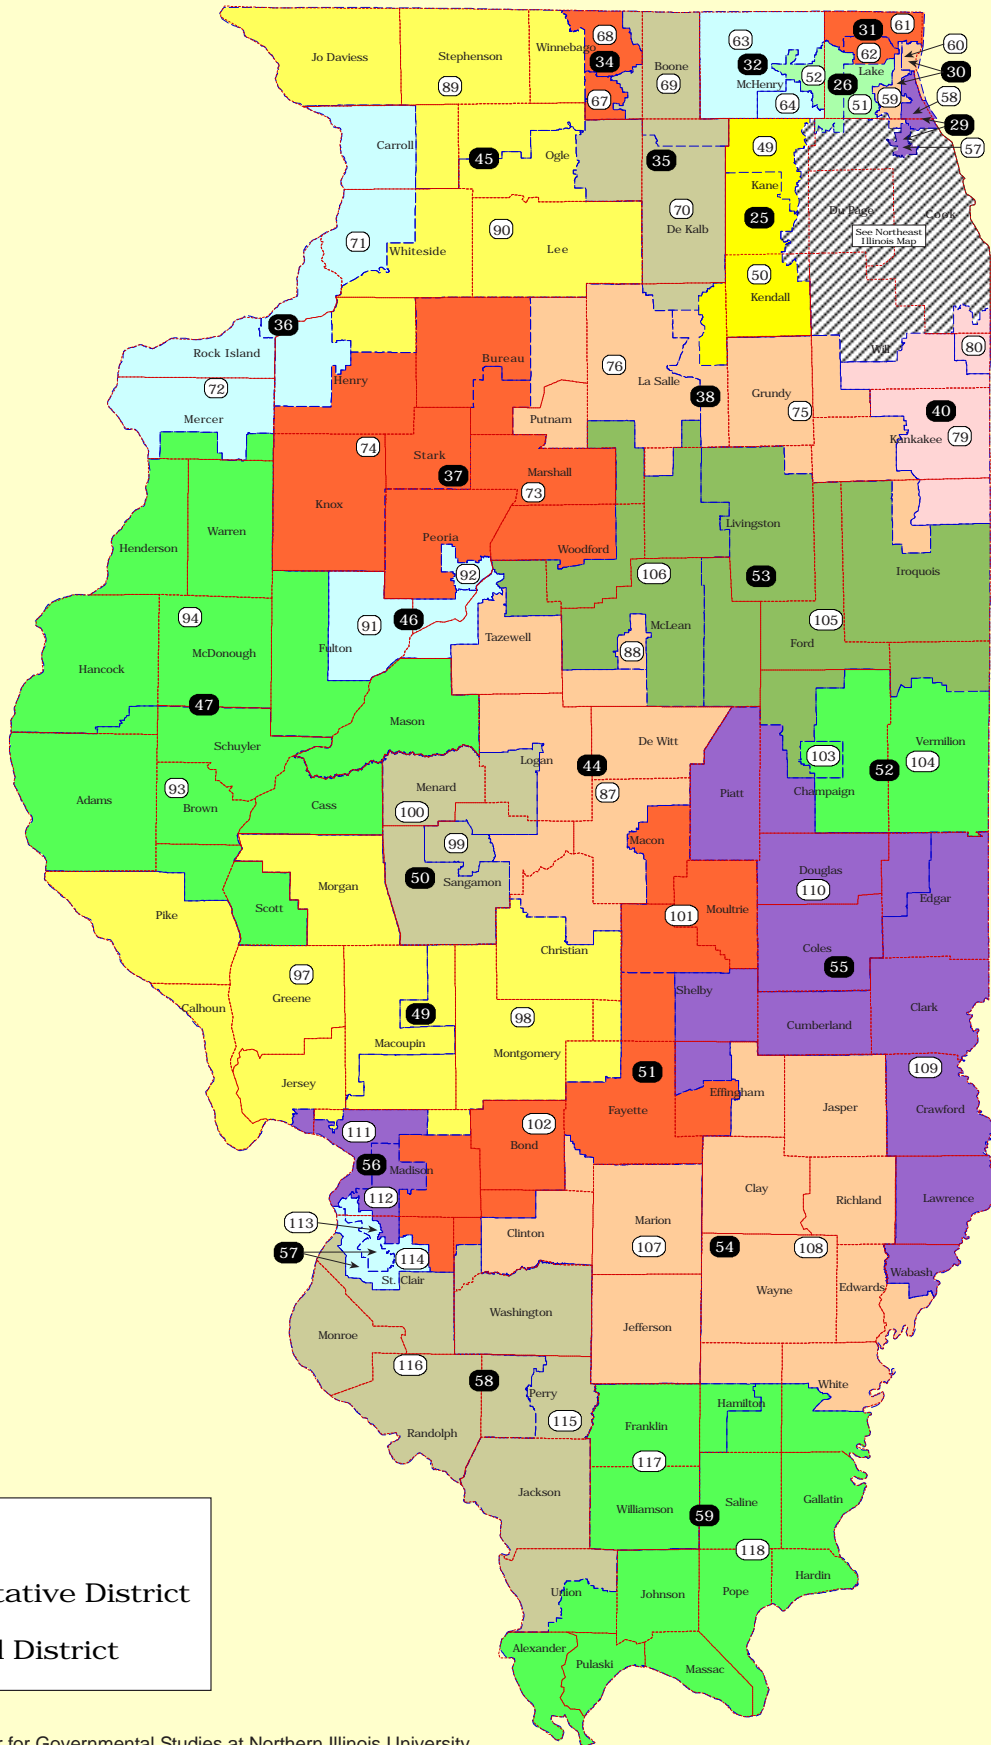

ILLINOIS LEGISLATIVE DISTRICTS

LEGEND

(69) Representative District

(50) Senatorial District