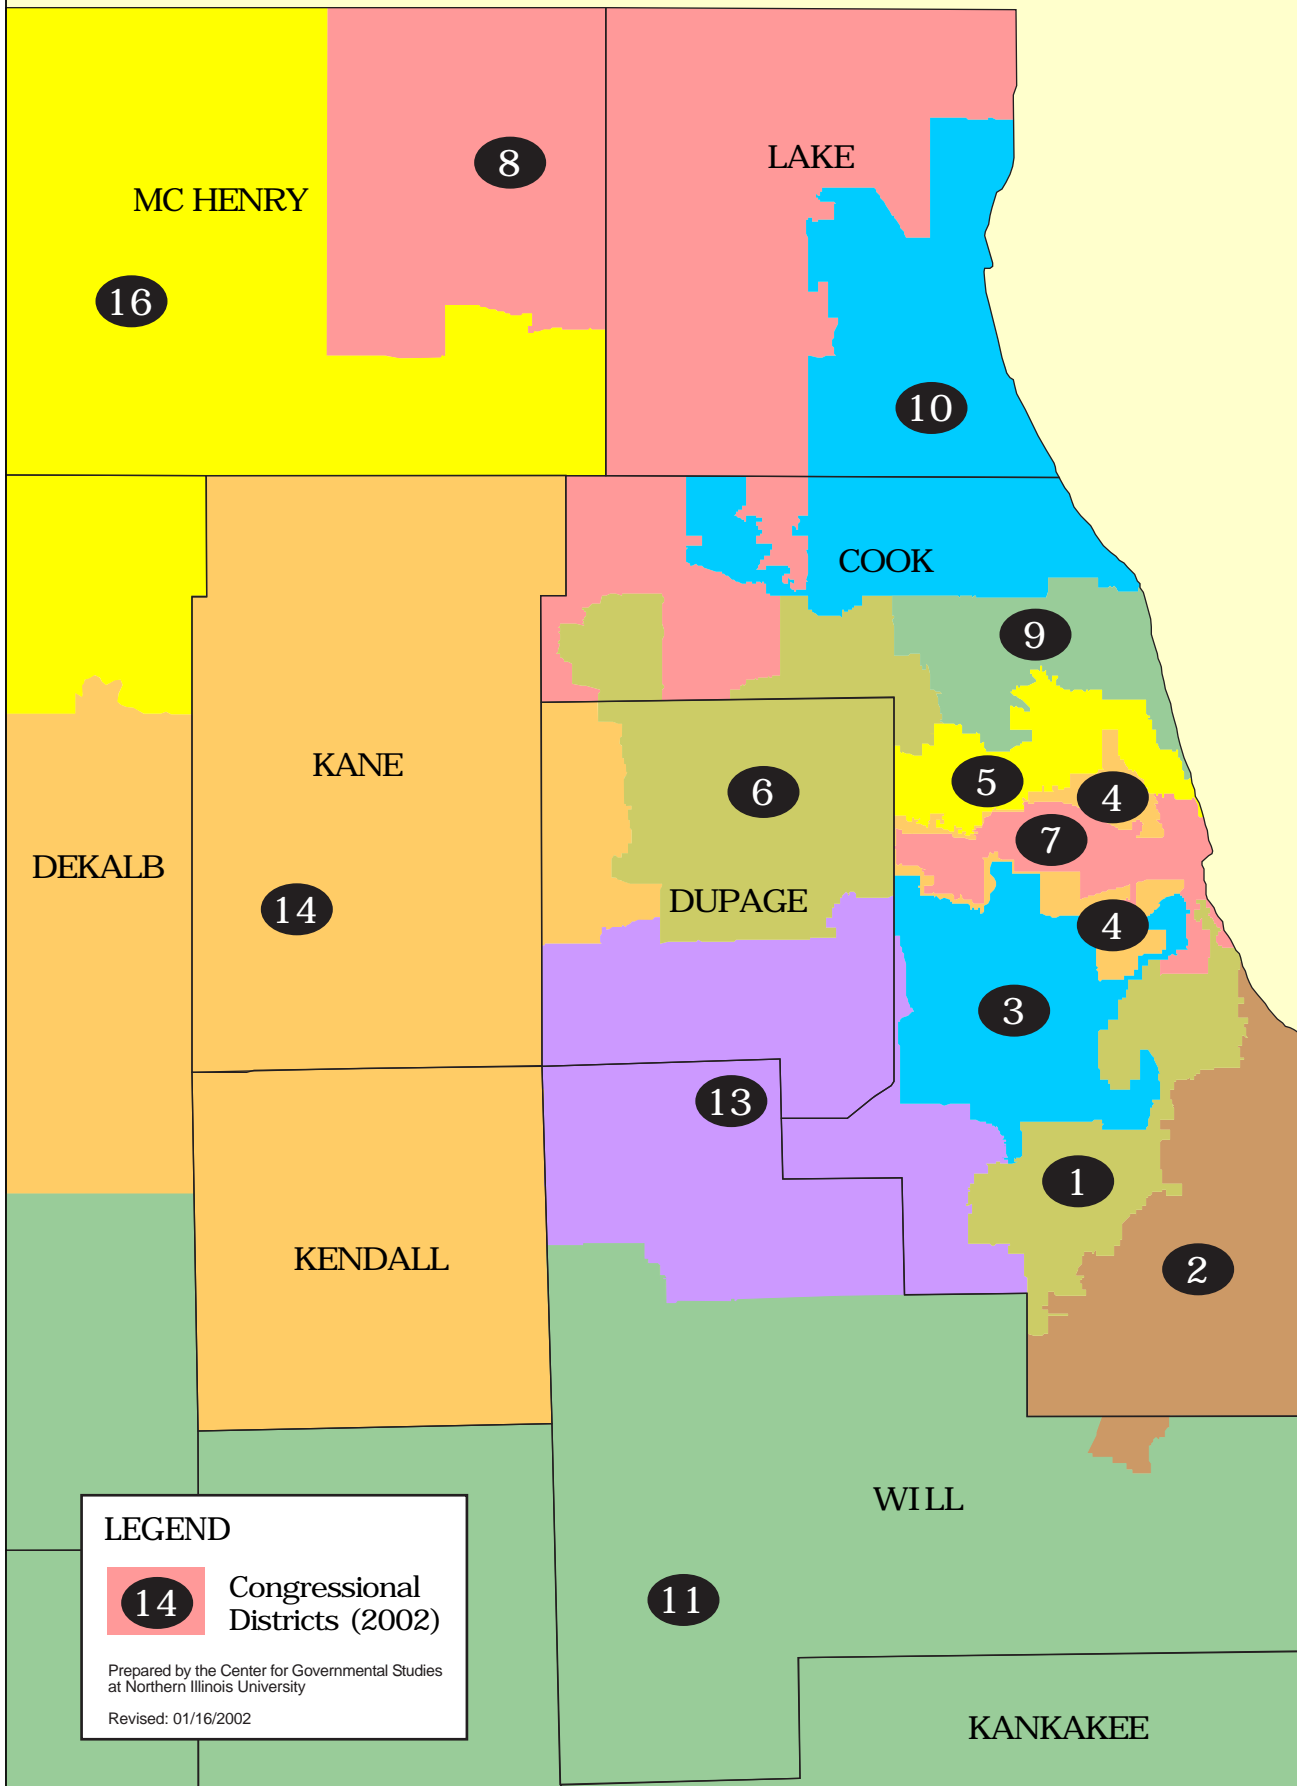

NORTHEASTERN ILLINOIS CONGRESSIONAL DISTRICTS

LEGEND

14

Congressional Districts (2002)

Prepared by the Center for Governmental Studies at Northern Illinois University

Revised: 01/16/2002