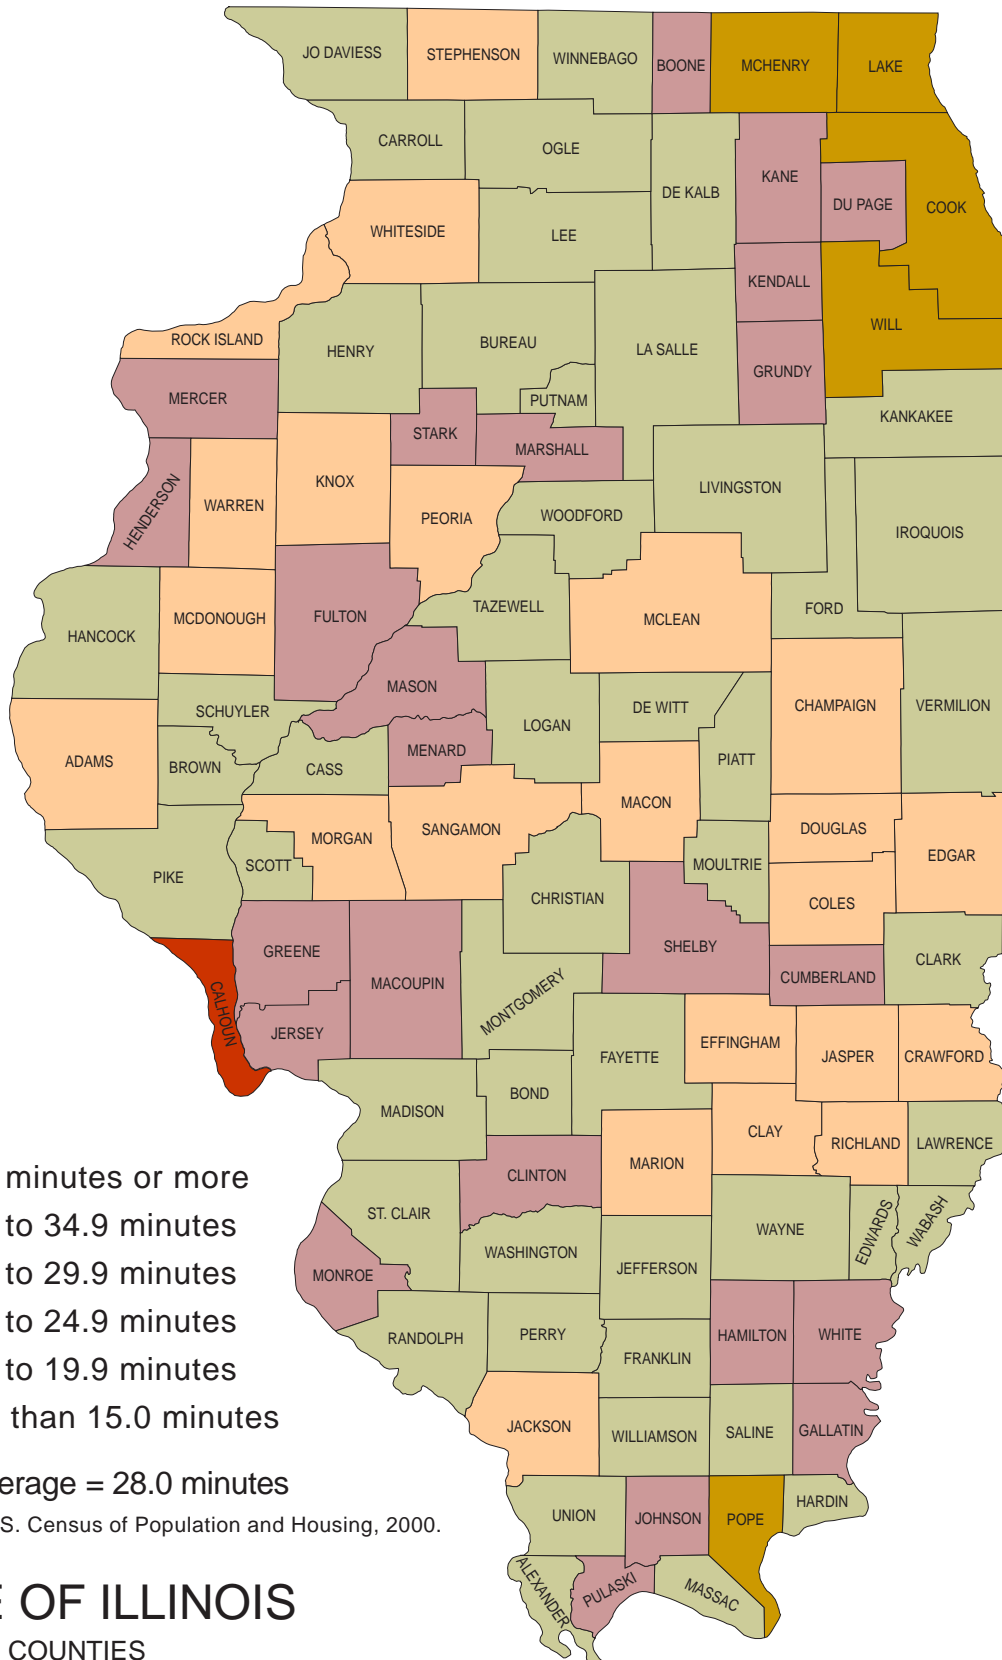

Average Commuting Time to Work in Minutes Illinois by County, 2000

- 35.0 minutes or more
- 30.0 to 34.9 minutes
- 25.0 to 29.9 minutes
- 20.0 to 24.9 minutes
- 15.0 to 19.9 minutes
- Less than 15.0 minutes

Illinois Average = 28.0 minutes

SOURCE: U.S. Census of Population and Housing, 2000.

STATE OF ILLINOIS

COUNTIES