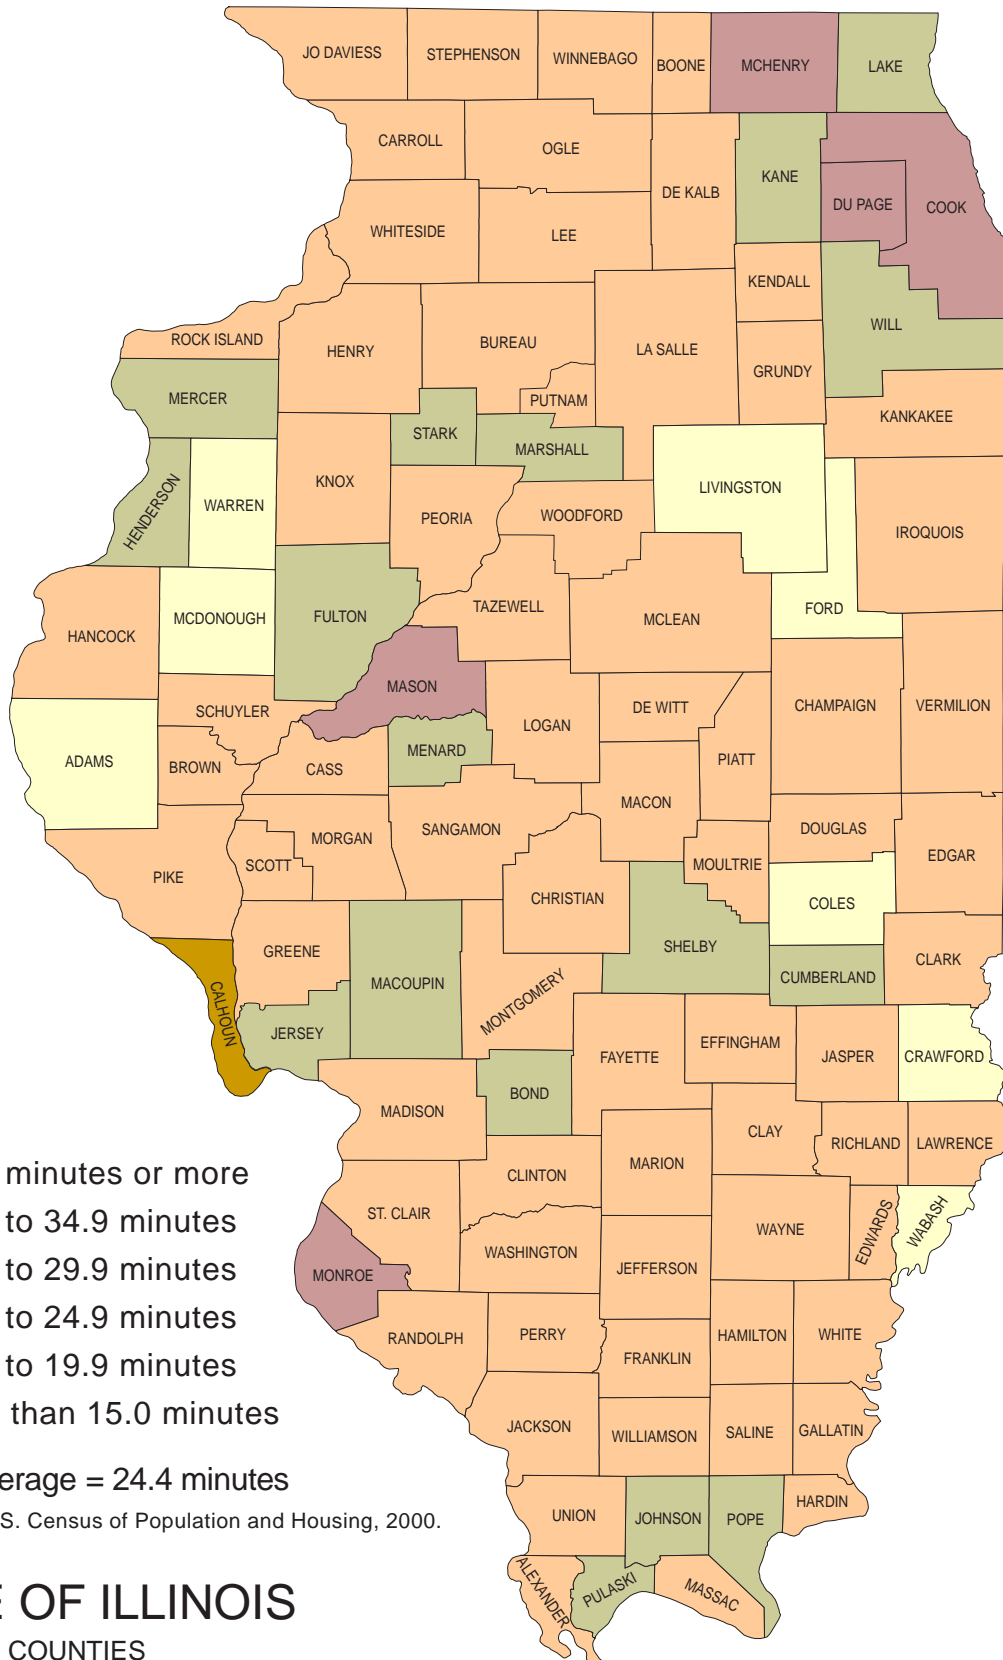

Average Commuting Time to Work in Minutes Illinois by County, 1980

- 35.0 minutes or more
- 30.0 to 34.9 minutes
- 25.0 to 29.9 minutes
- 20.0 to 24.9 minutes
- 15.0 to 19.9 minutes
- Less than 15.0 minutes

Illinois Average = 24.4 minutes

SOURCE: U.S. Census of Population and Housing, 2000.

STATE OF ILLINOIS

COUNTIES