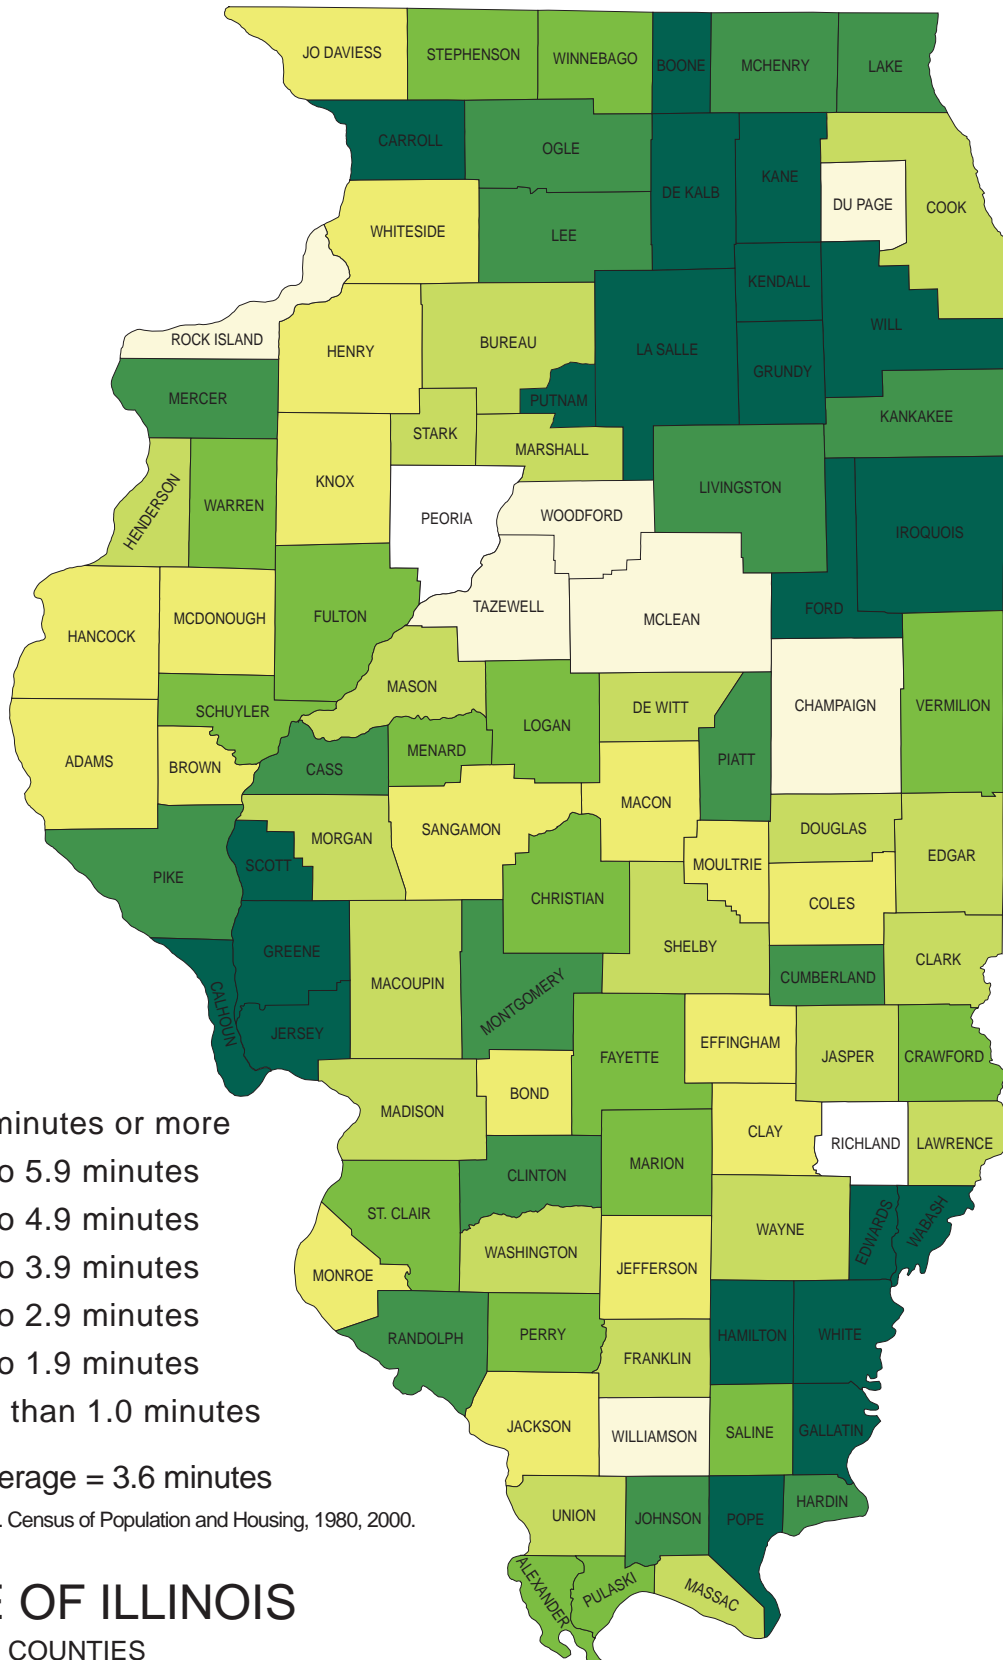

# Average Commuting Time to Work in Minutes Illinois by County, Numeric Change 1980-2000

- 6.0 minutes or more
- 5.0 to 5.9 minutes
- 4.0 to 4.9 minutes
- 3.0 to 3.9 minutes
- 2.0 to 2.9 minutes
- 1.0 to 1.9 minutes
- Less than 1.0 minutes

Illinois Average = 3.6 minutes

SOURCE: U.S. Census of Population and Housing, 1980, 2000.

## STATE OF ILLINOIS

COUNTIES