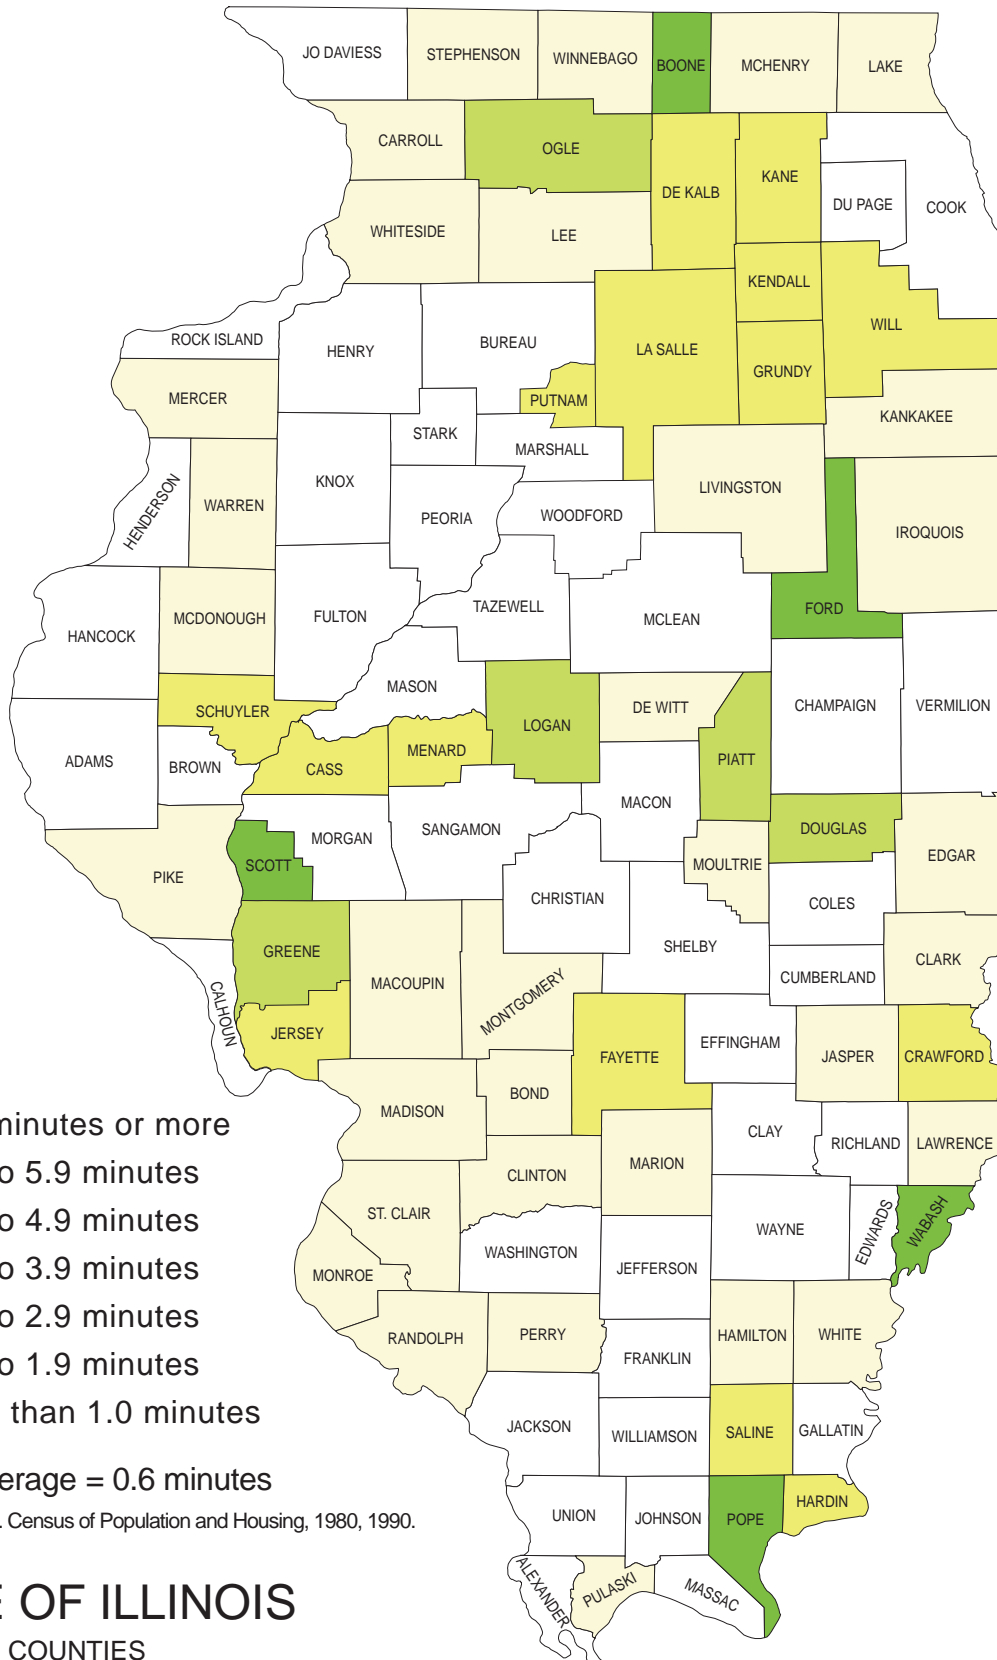

Average Commuting Time to Work in Minutes Illinois by County, Numeric Change 1980-1990

- 6.0 minutes or more
- 5.0 to 5.9 minutes
- 4.0 to 4.9 minutes
- 3.0 to 3.9 minutes
- 2.0 to 2.9 minutes
- 1.0 to 1.9 minutes
- Less than 1.0 minutes

Illinois Average = 0.6 minutes

SOURCE: U.S. Census of Population and Housing, 1980, 1990.

STATE OF ILLINOIS

COUNTIES