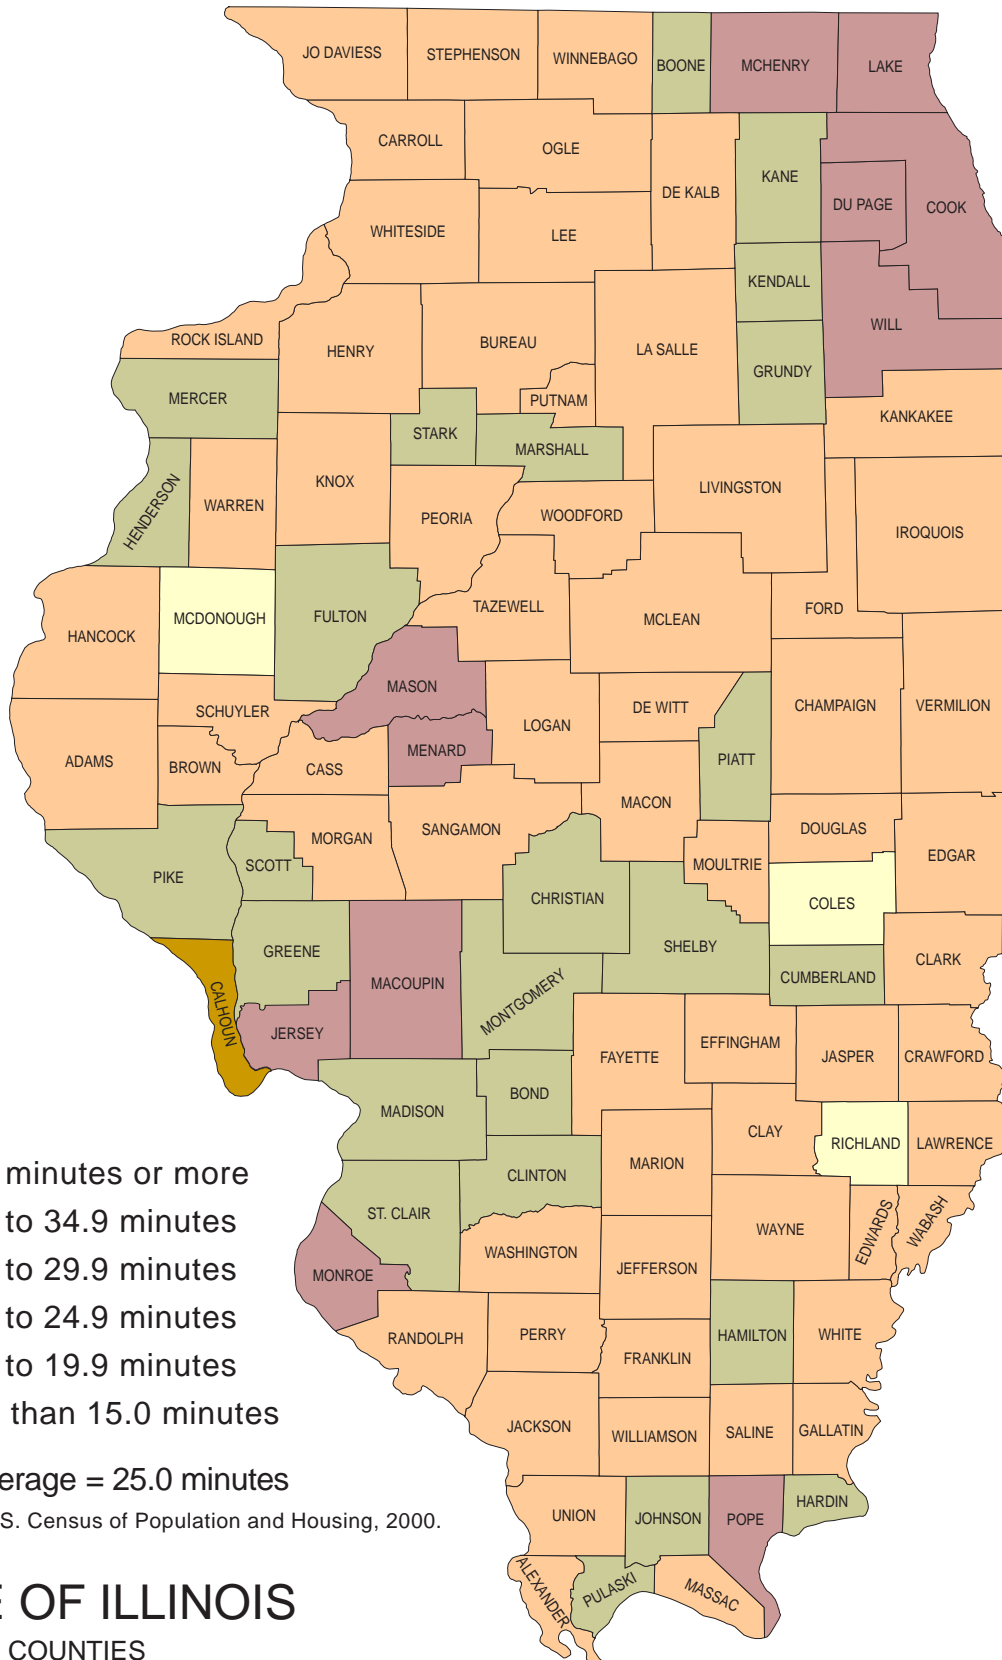

Average Commuting Time to Work in Minutes Illinois by County, 1990

- 35.0 minutes or more
- 30.0 to 34.9 minutes
- 25.0 to 29.9 minutes
- 20.0 to 24.9 minutes
- 15.0 to 19.9 minutes
- Less than 15.0 minutes

Illinois Average = 25.0 minutes
 SOURCE: U.S. Census of Population and Housing, 2000.

STATE OF ILLINOIS

COUNTIES