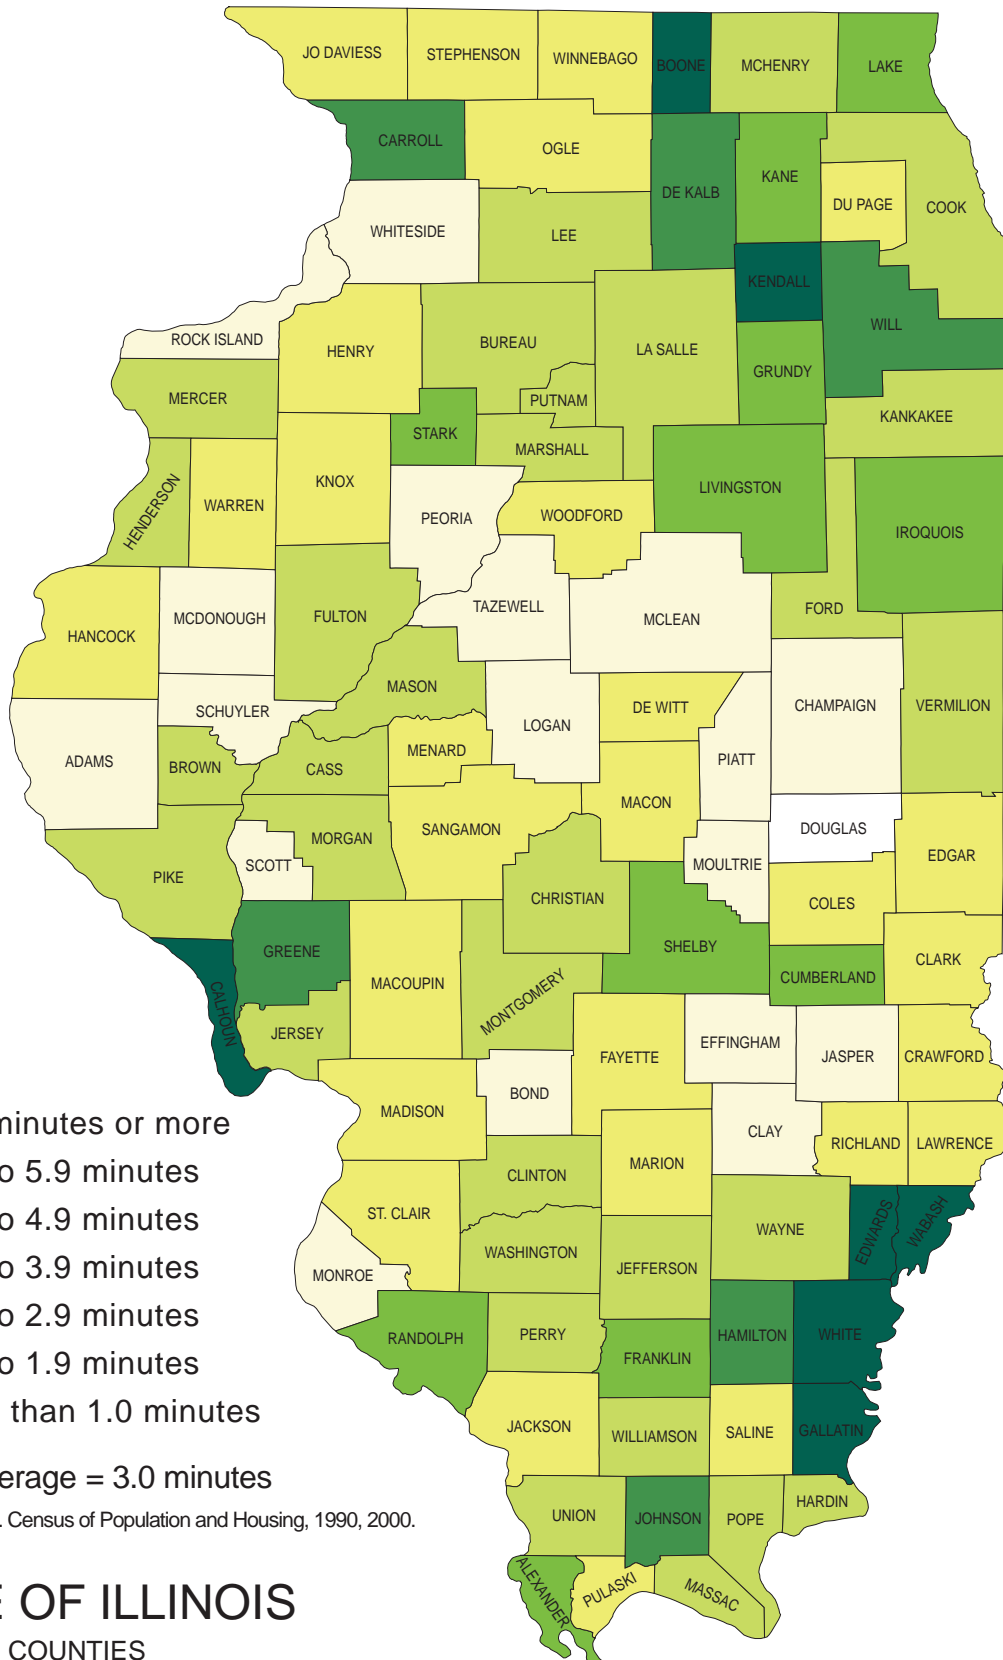

# Average Commuting Time to Work in Minutes Illinois by County, Numeric Change 1990-2000

Illinois Average = 3.0 minutes

SOURCE: U.S. Census of Population and Housing, 1990, 2000.

## STATE OF ILLINOIS

COUNTIES