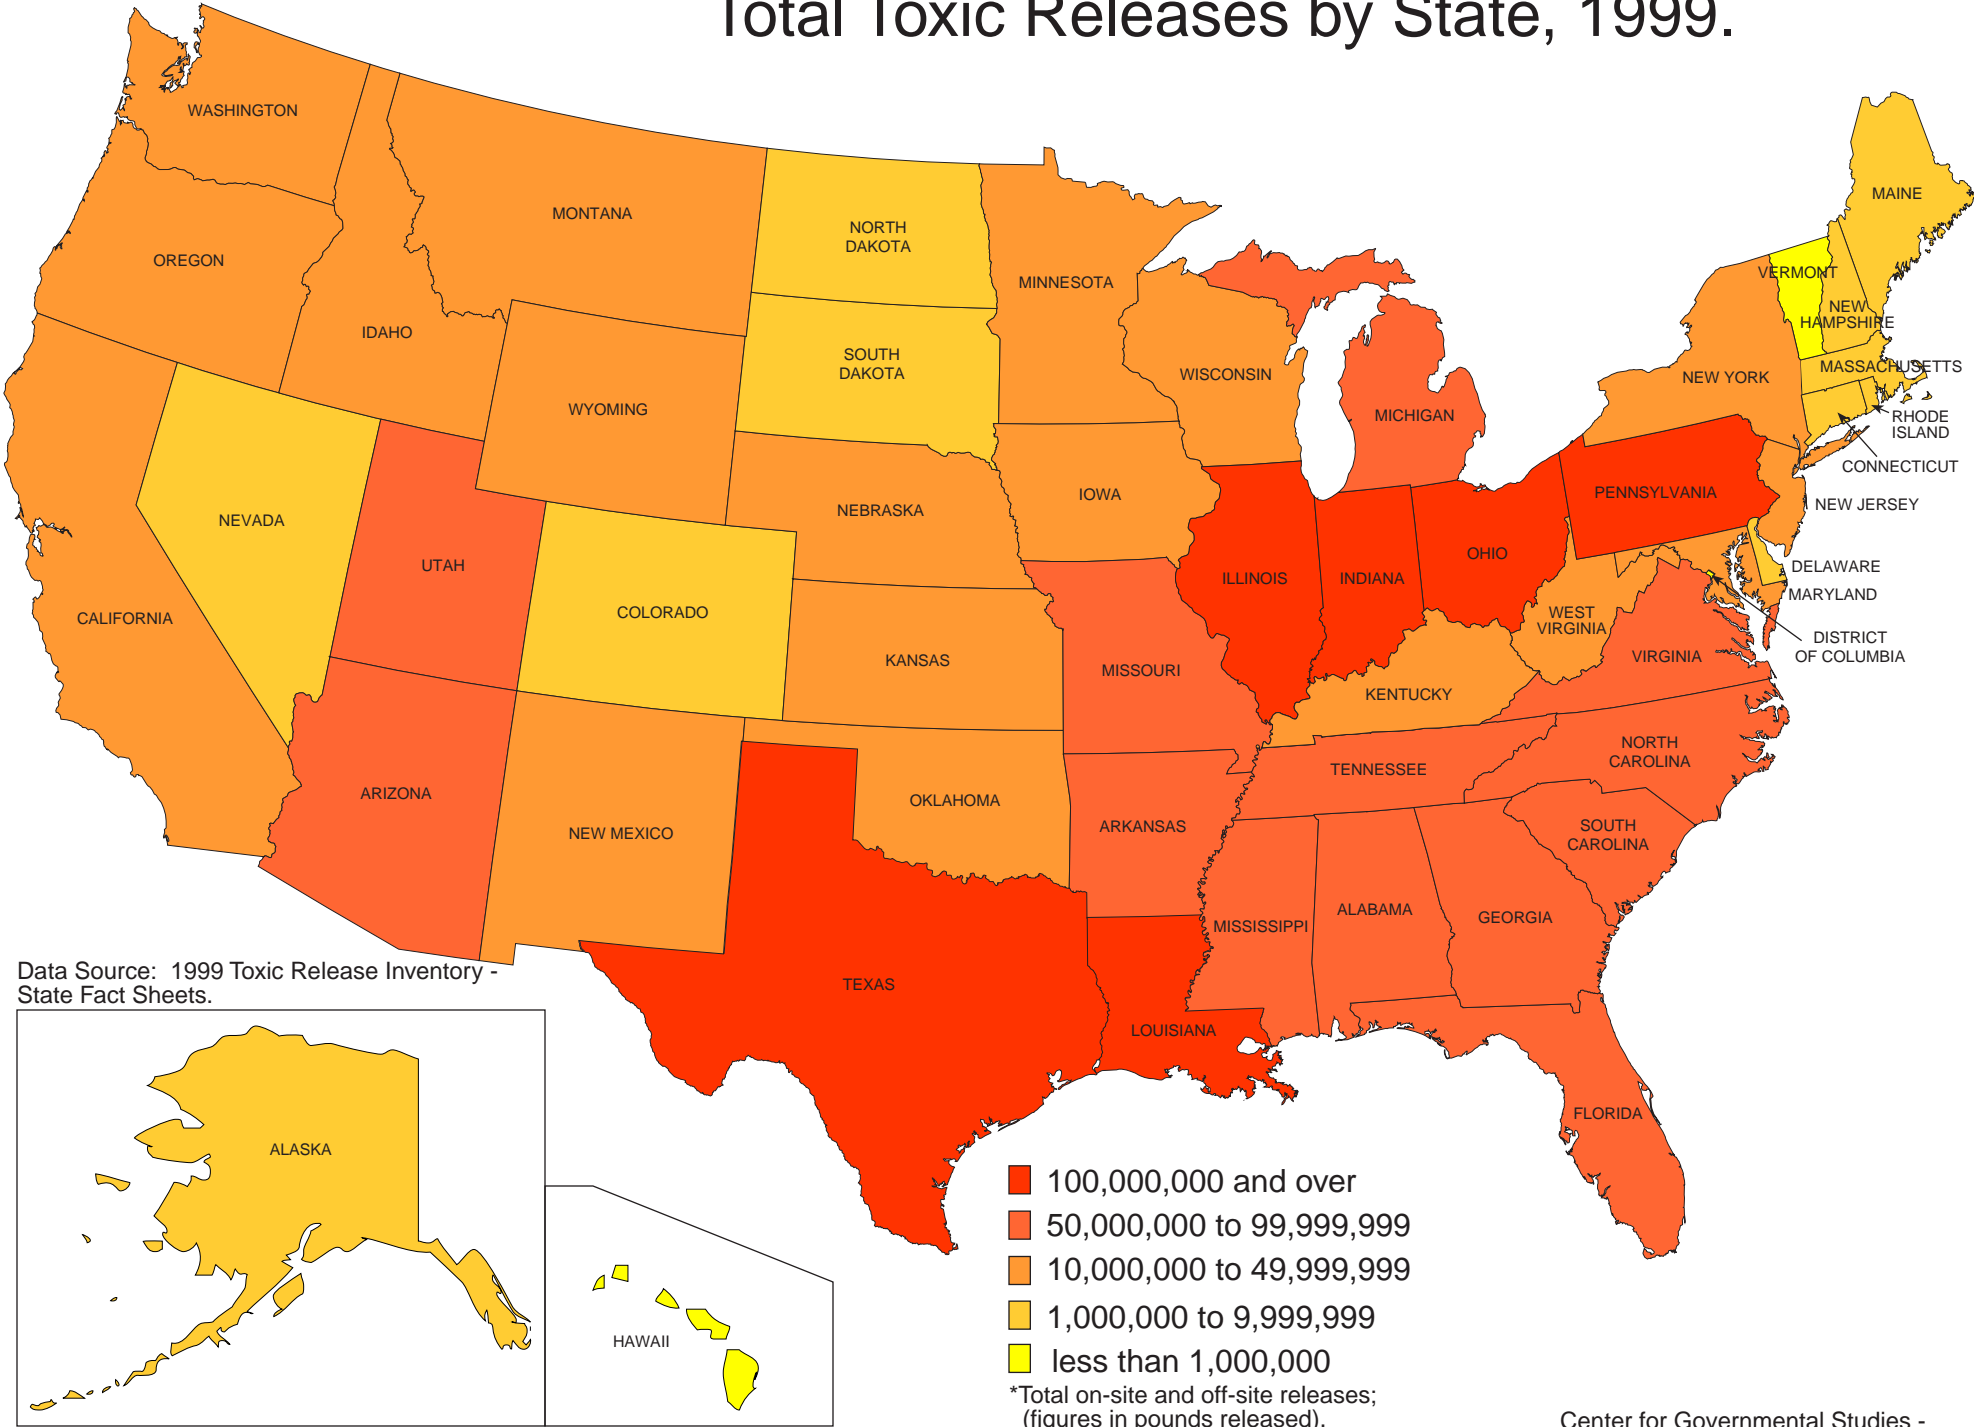

Total Toxic Releases by State, 1999.

Data Source: 1999 Toxic Release Inventory - State Fact Sheets.

- 100,000,000 and over
- 50,000,000 to 99,999,999
- 10,000,000 to 49,999,999
- 1,000,000 to 9,999,999
- less than 1,000,000

*Total on-site and off-site releases; (figures in pounds released).