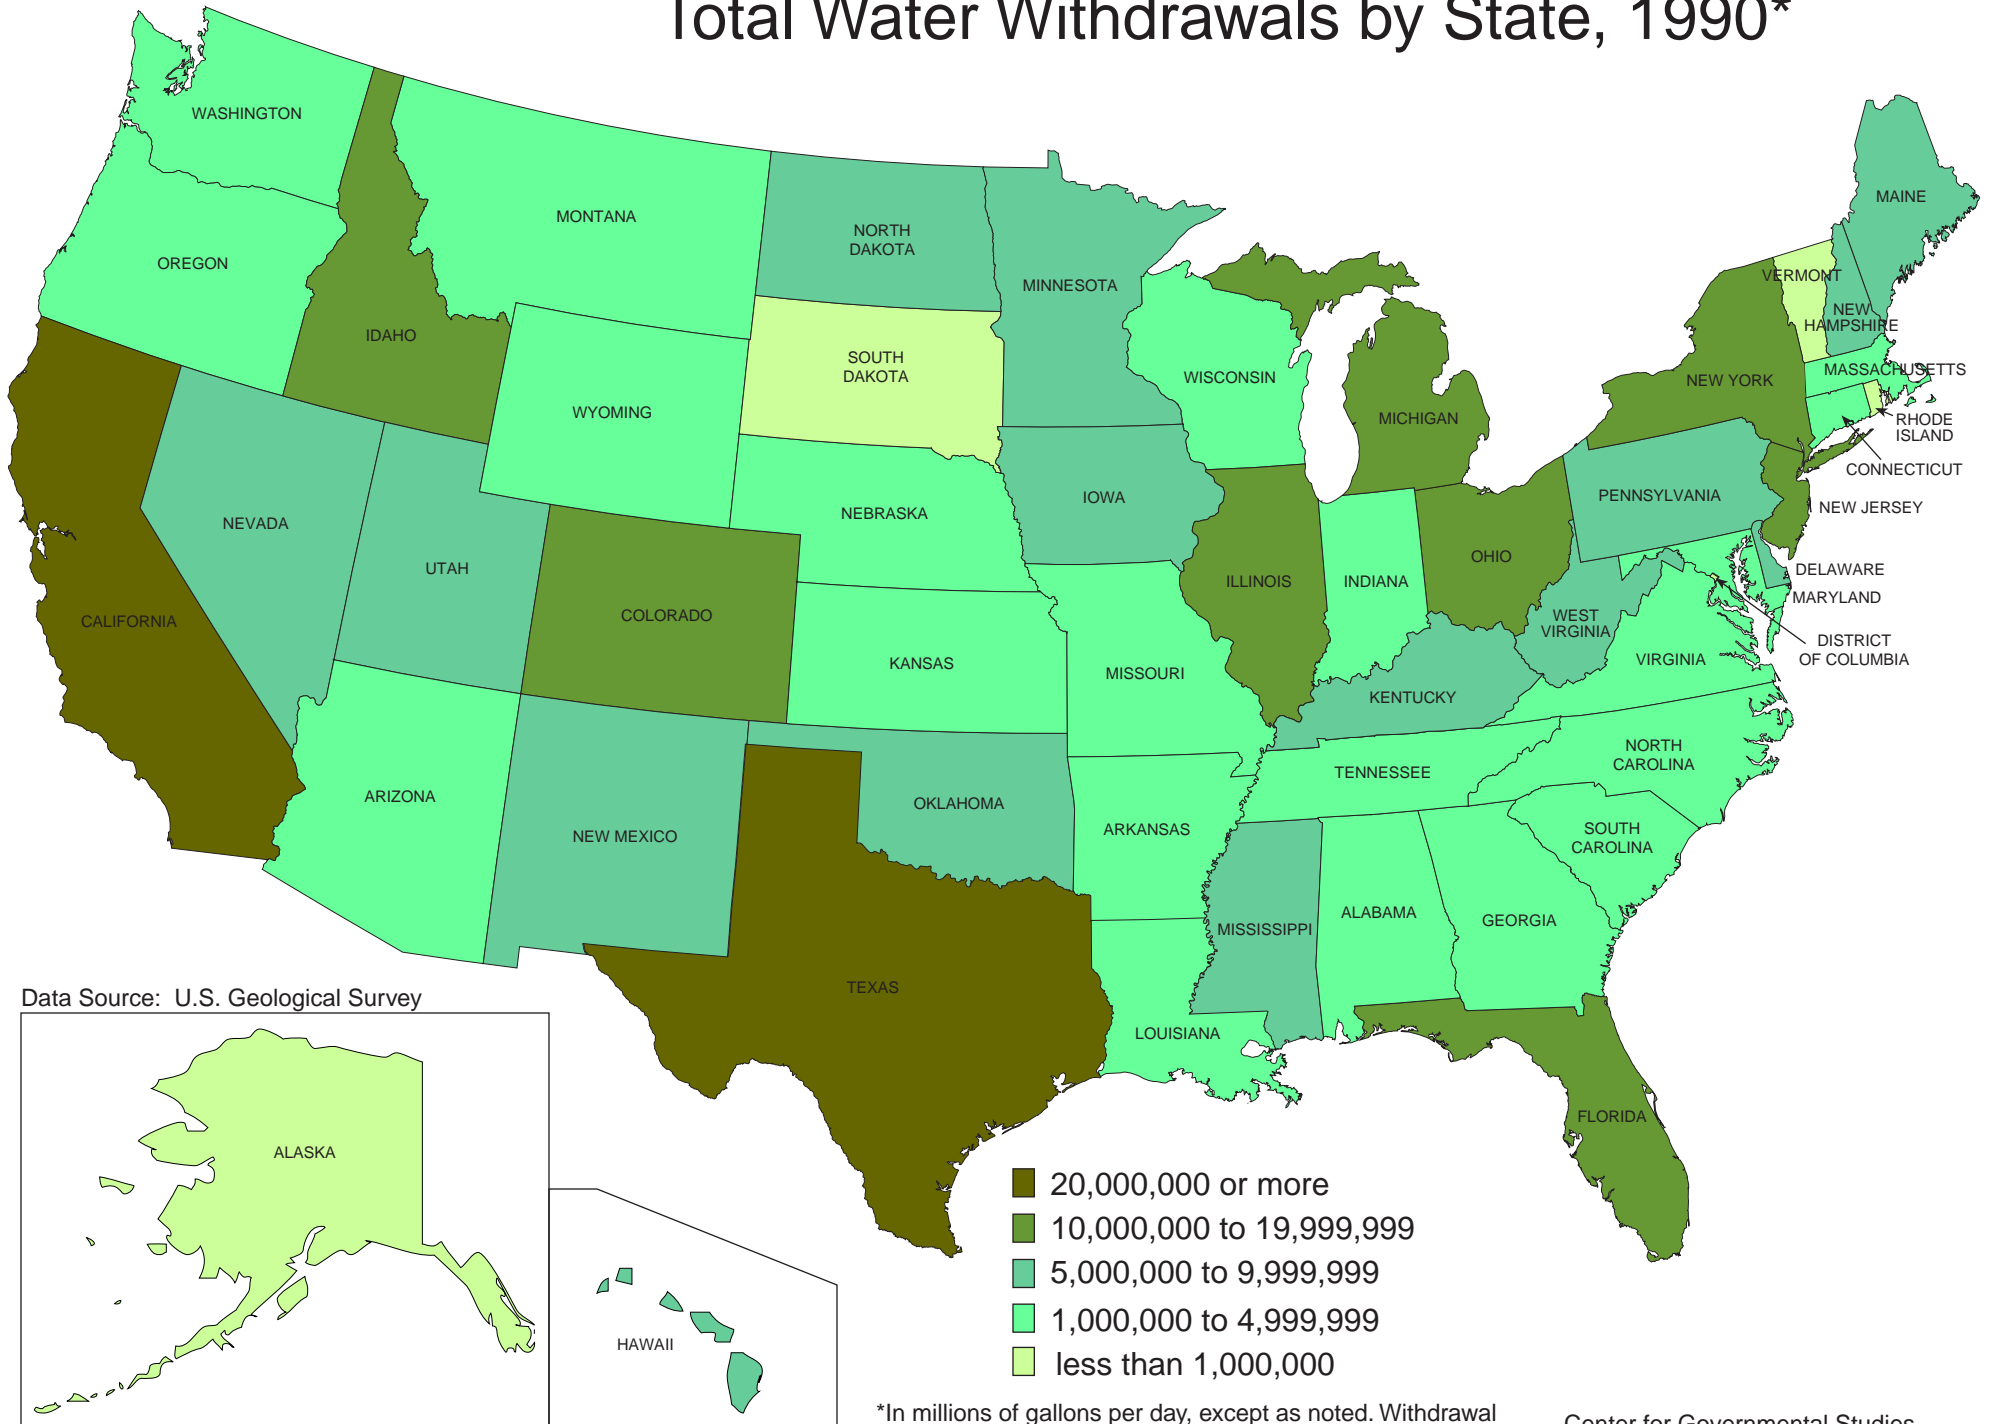

Total Water Withdrawals by State, 1990*

*In millions of gallons per day, except as noted. Withdrawal signifies water physically withdrawn from source. Includes fresh water and saline water.