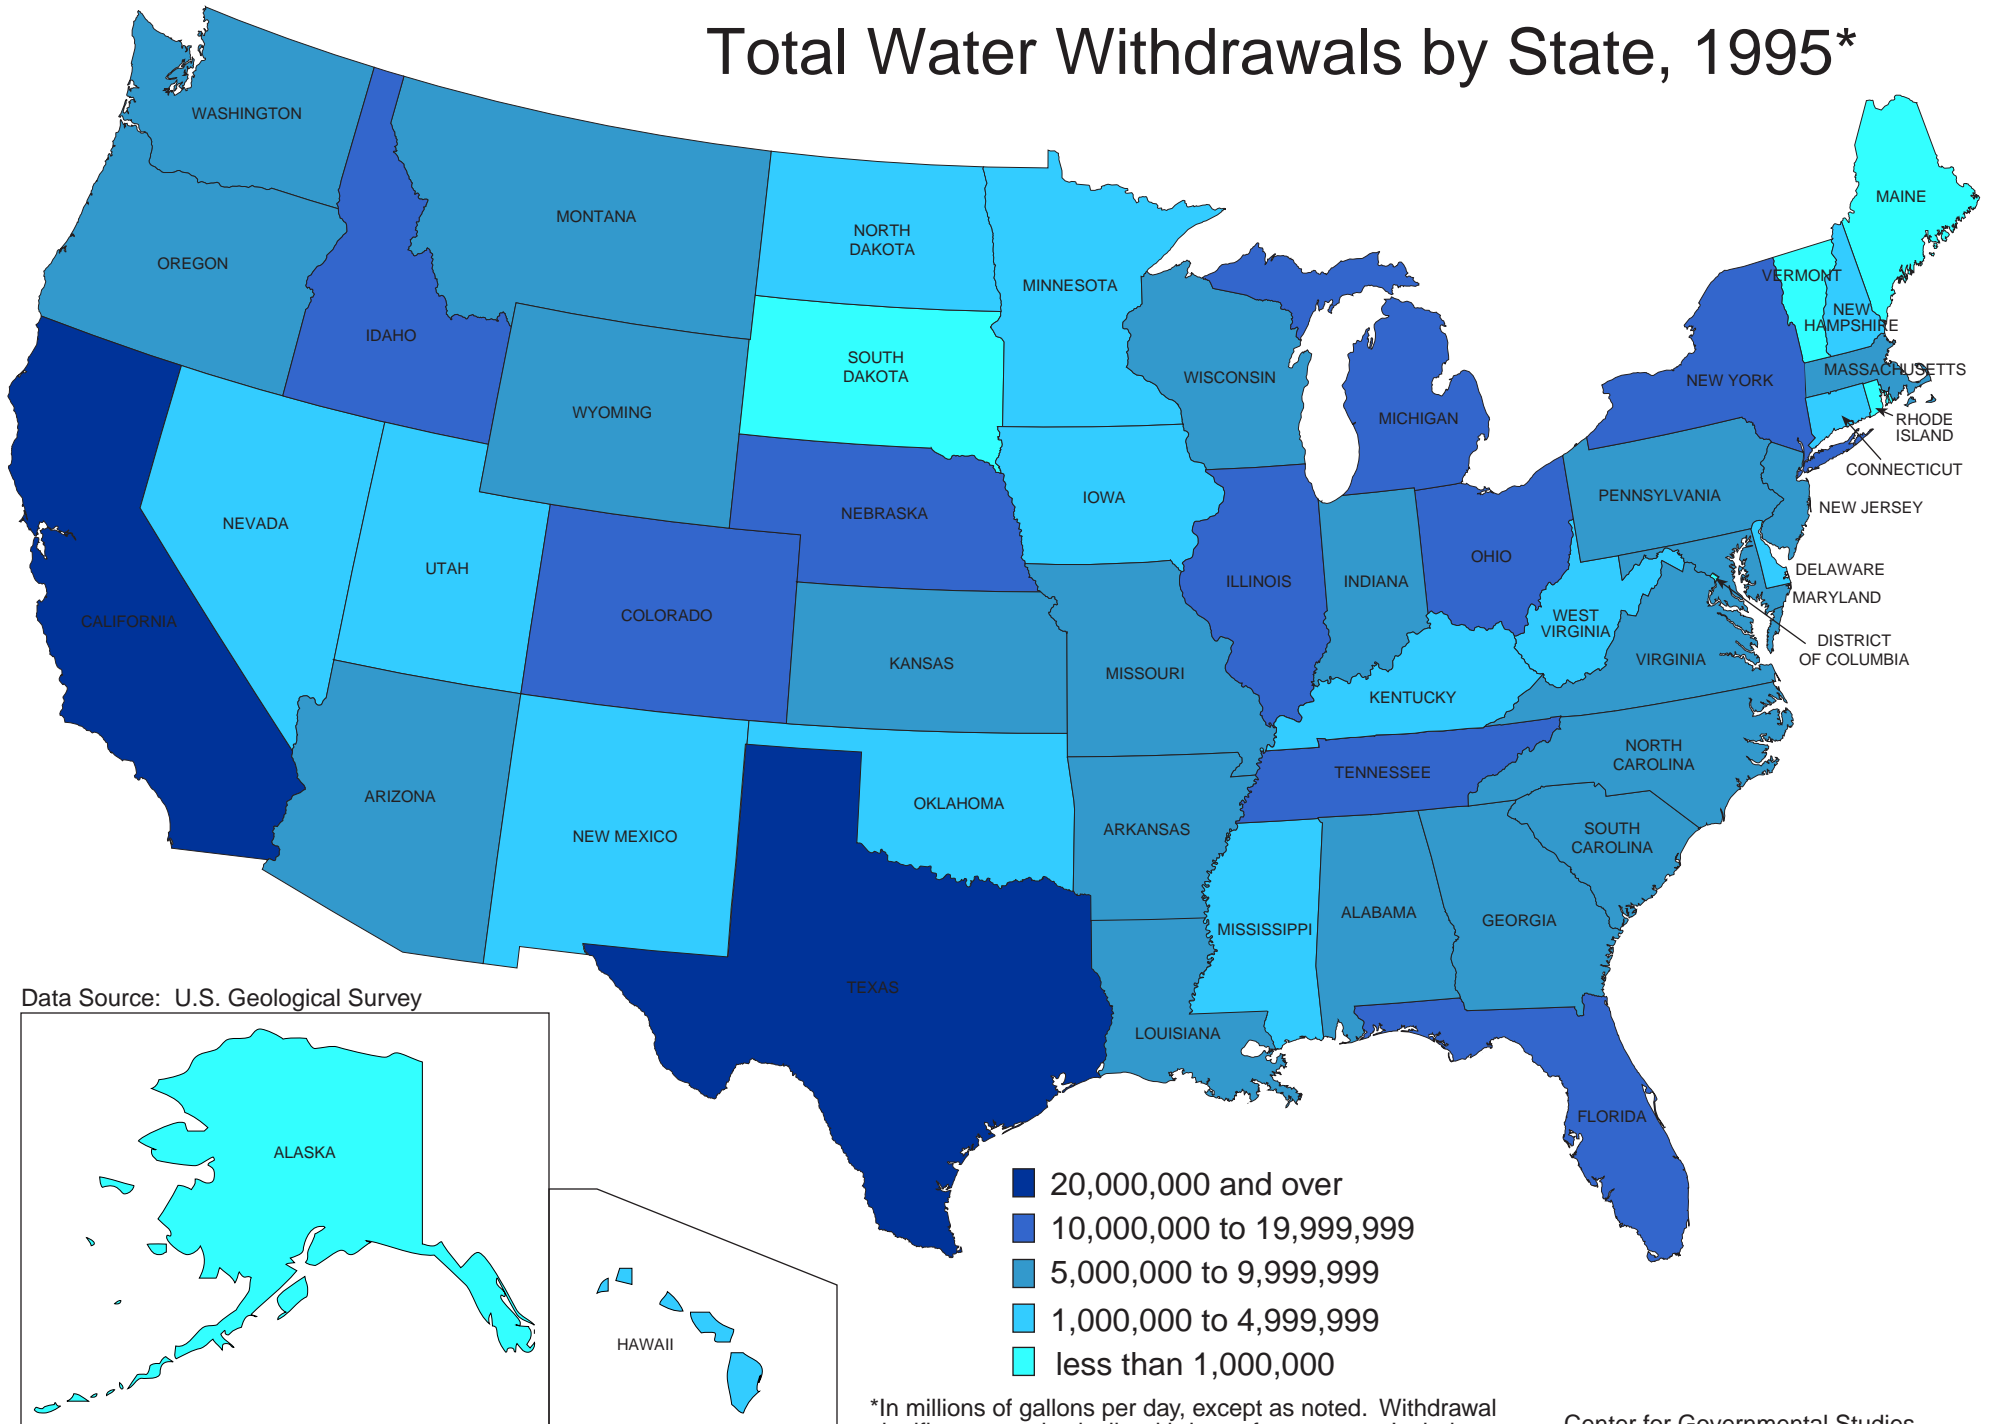

# Total Water Withdrawals by State, 1995\*

\*In millions of gallons per day, except as noted. Withdrawal signifies water physically withdrawn from source. Includes fresh and saline water.