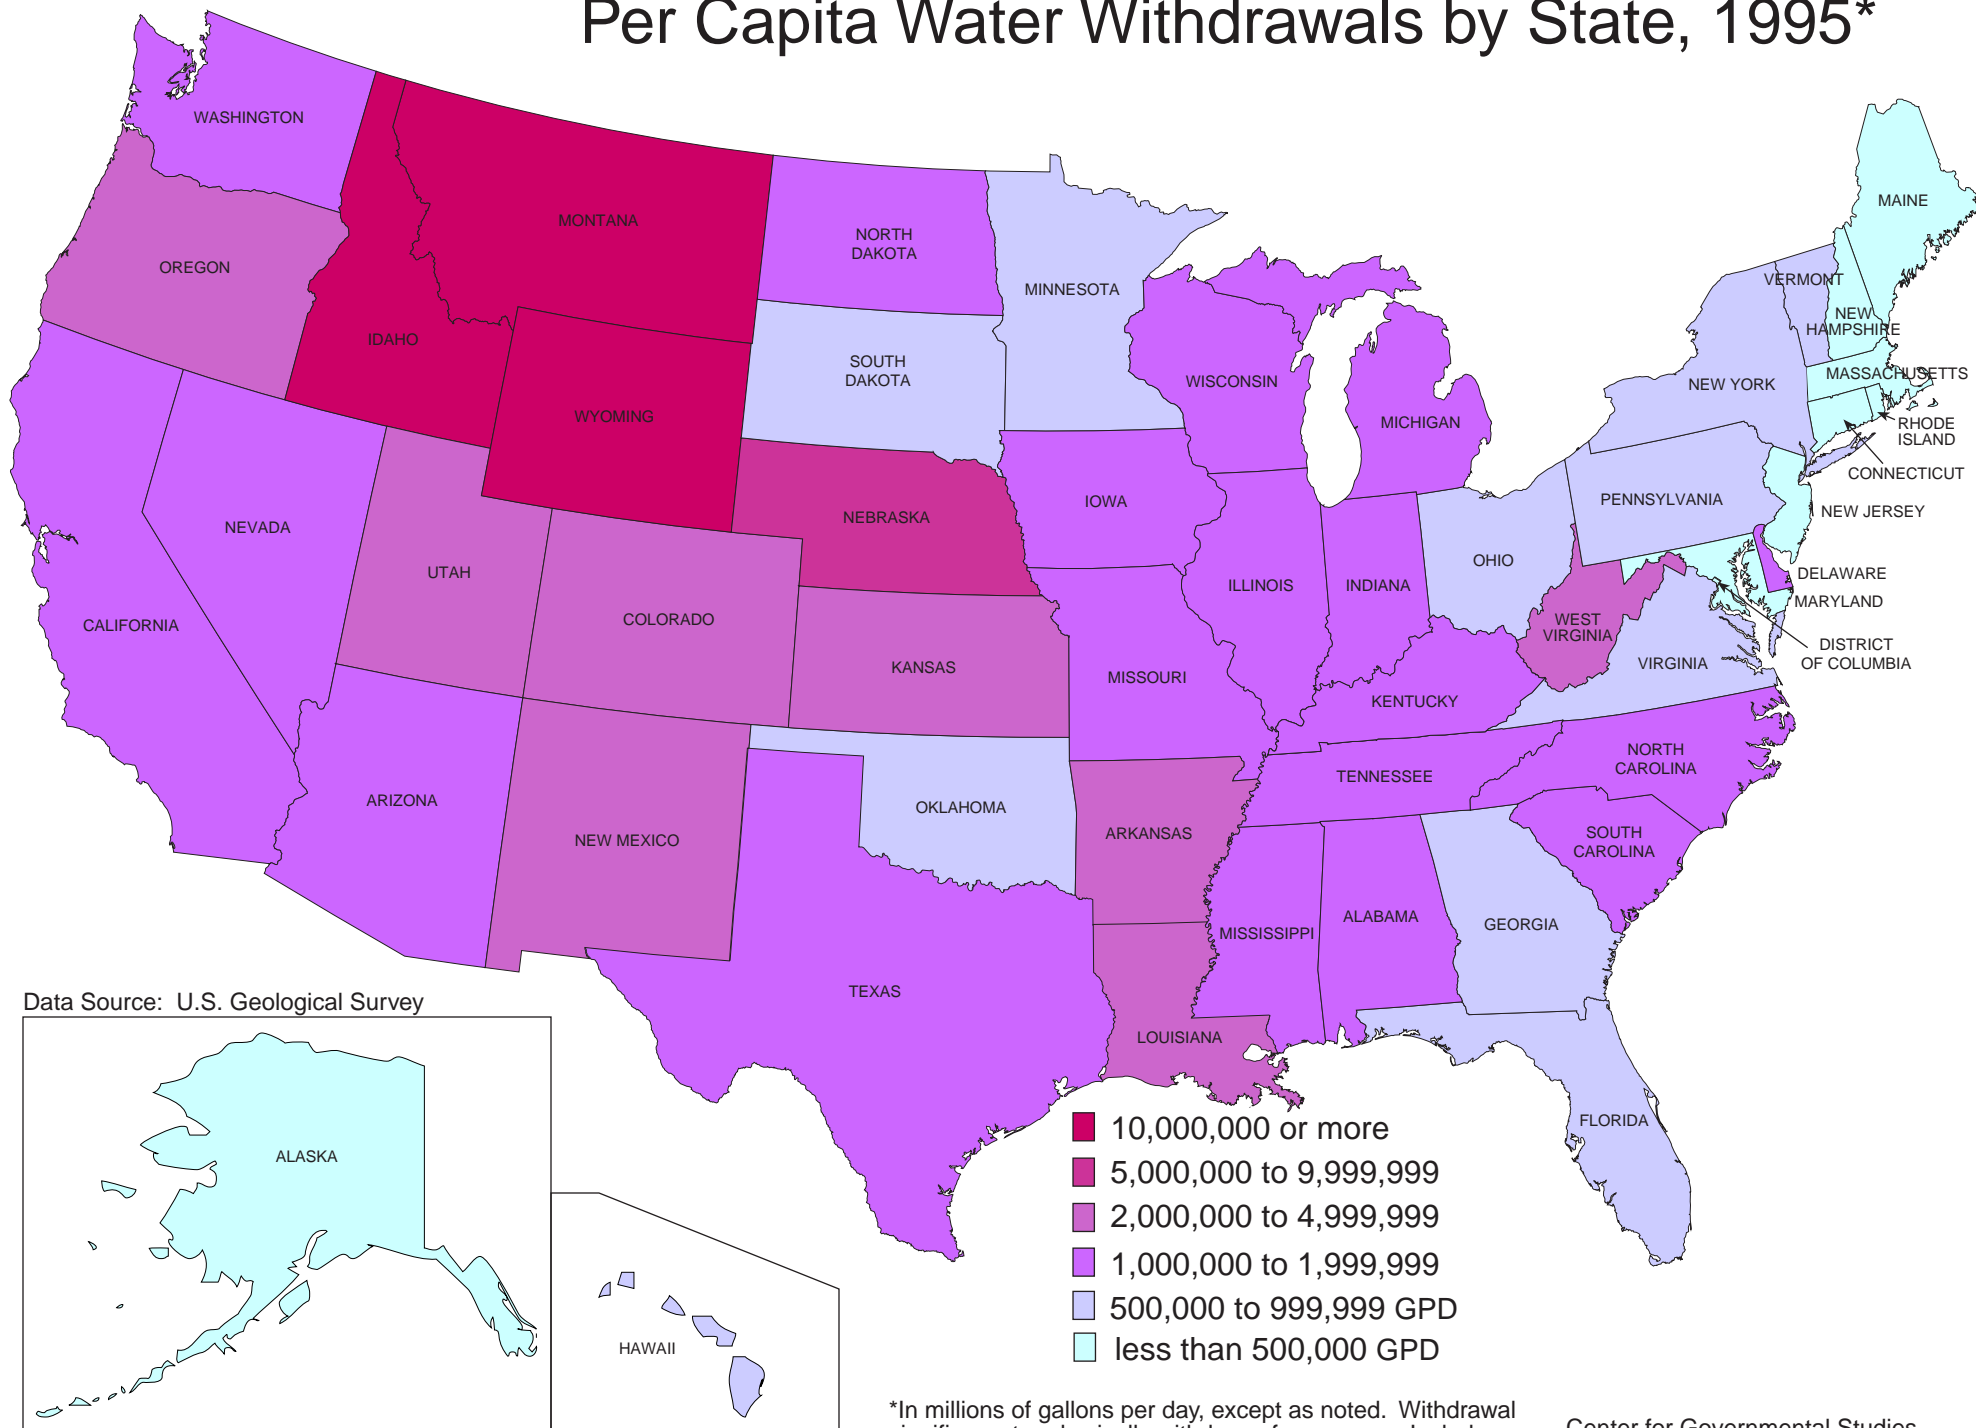

Per Capita Water Withdrawals by State, 1995*

Data Source: U.S. Geological Survey

*In millions of gallons per day, except as noted. Withdrawal signifies water physically withdrawn from source. Includes fresh and saline water.