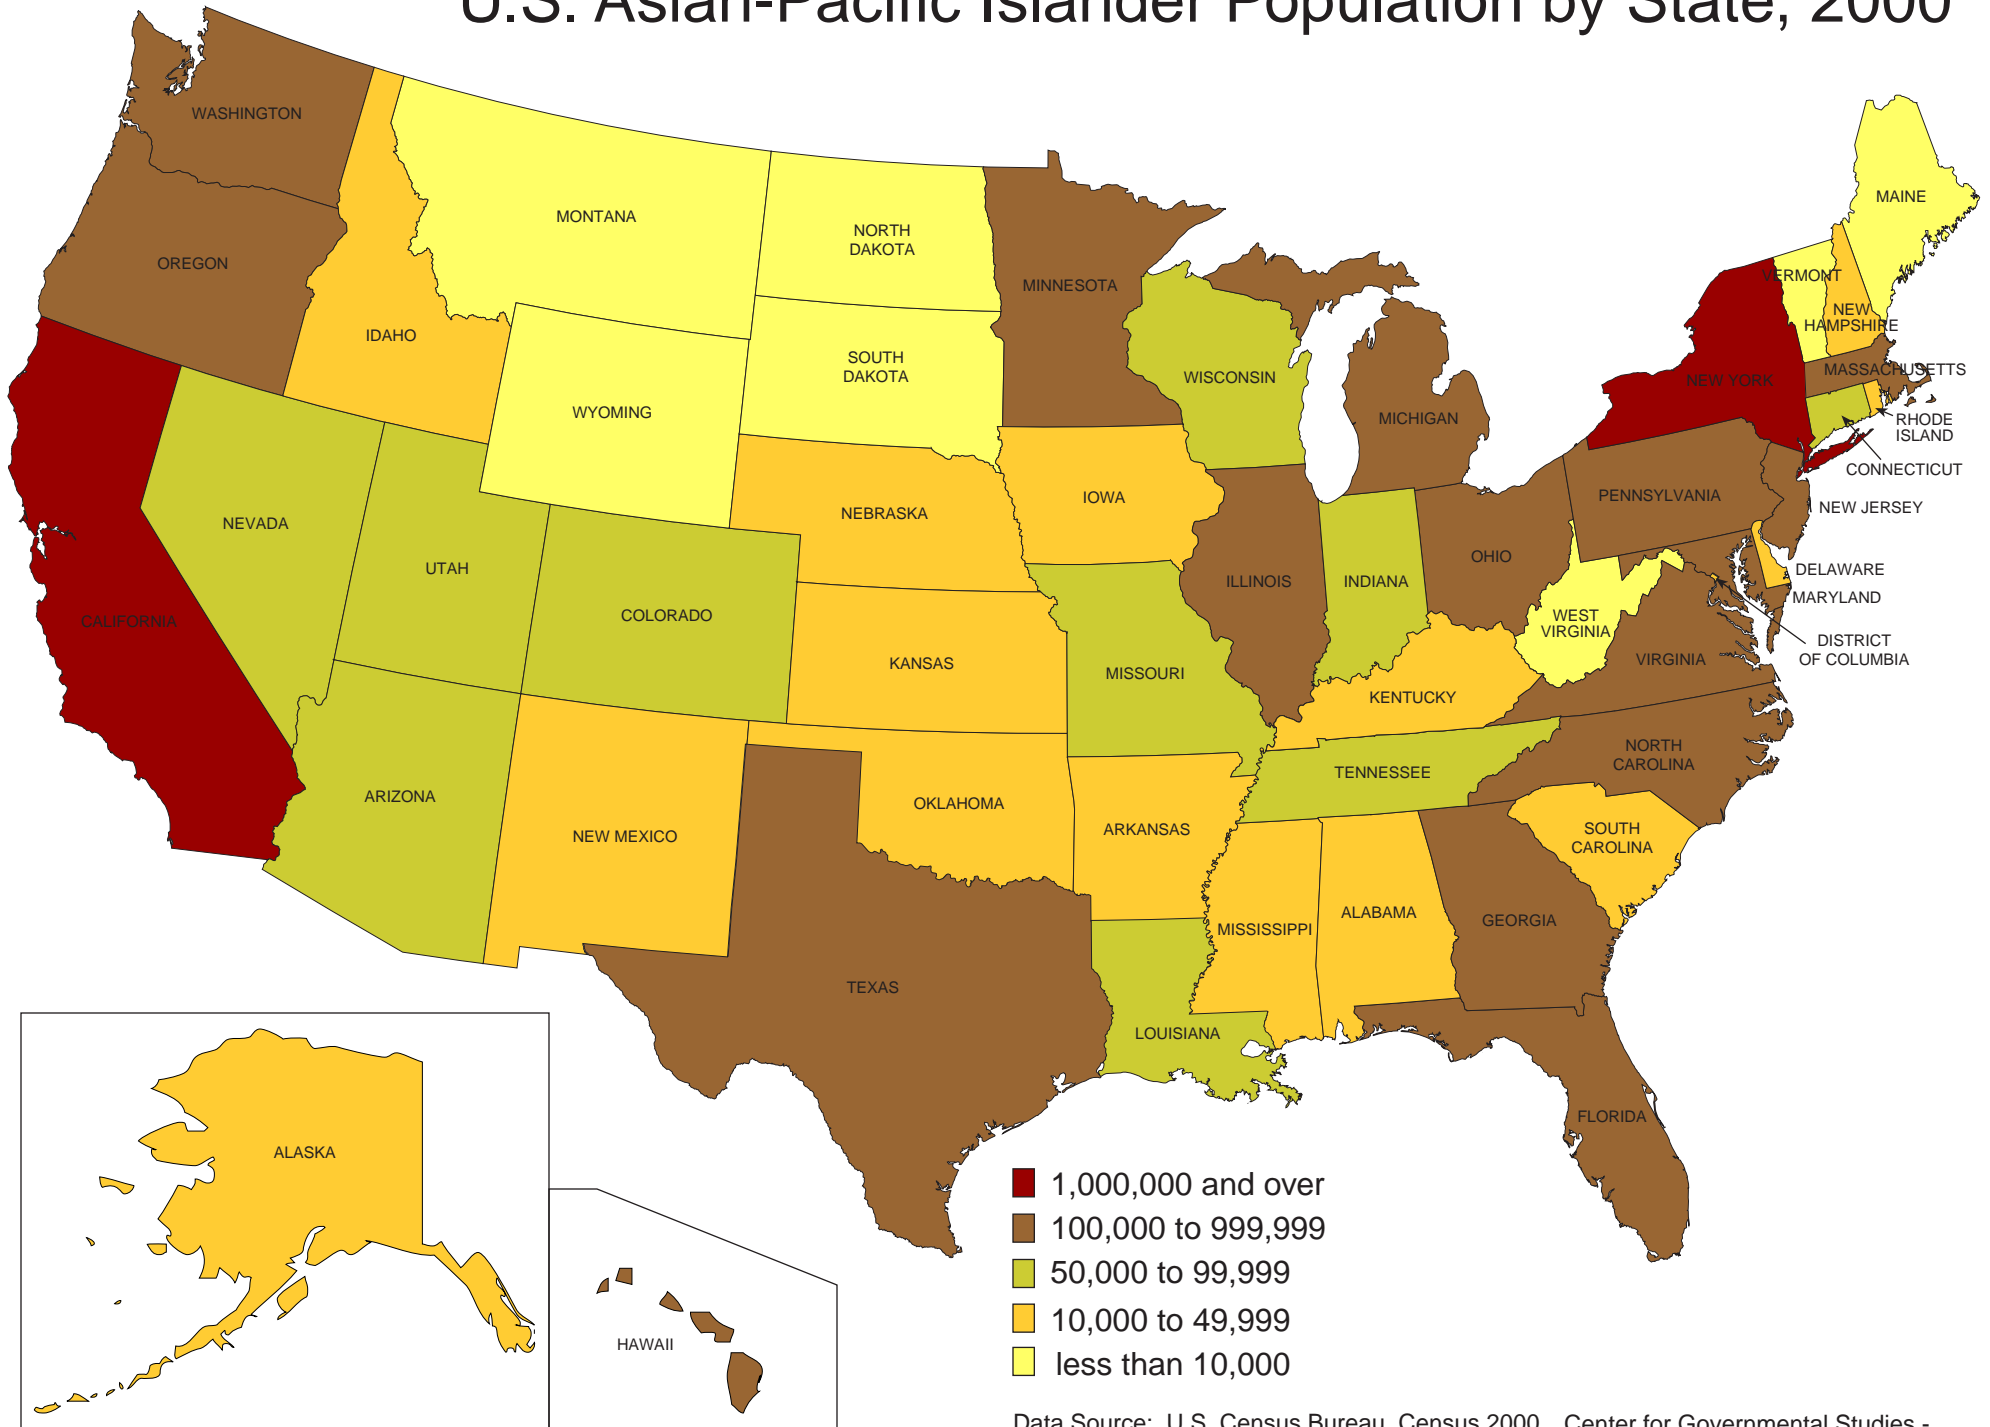

# U.S. Asian-Pacific Islander Population by State, 2000

- 1,000,000 and over
- 100,000 to 999,999
- 50,000 to 99,999
- 10,000 to 49,999
- less than 10,000

Data Source: U.S. Census Bureau, Census 2000 Redistricting Data.